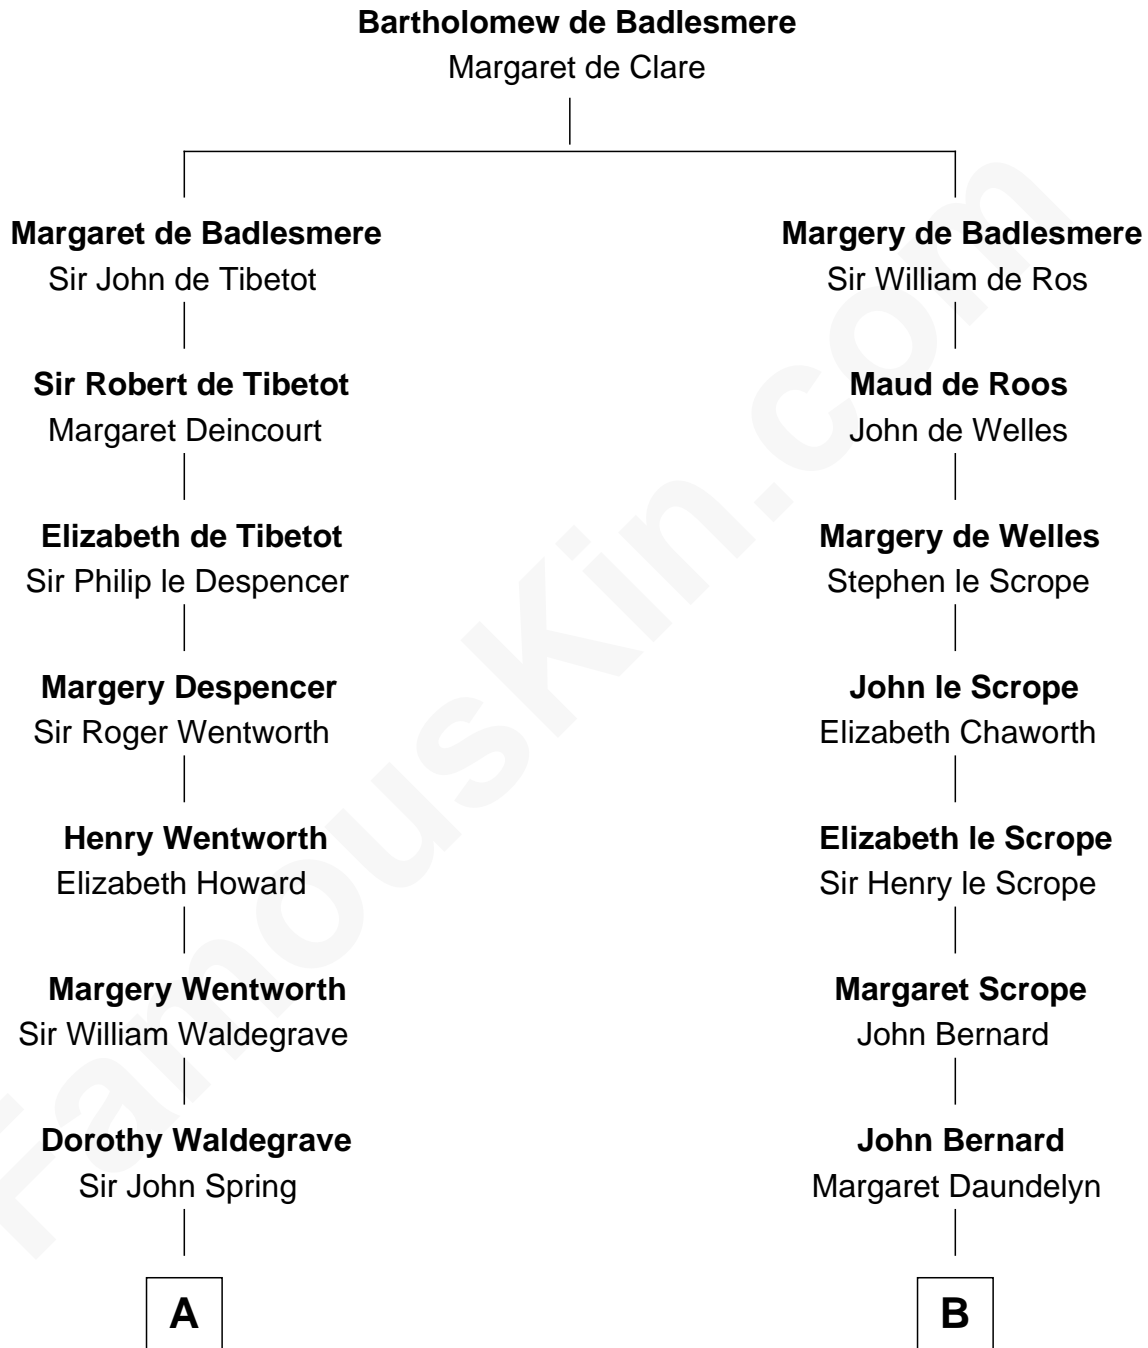

FamousKin.com
Relationship Chart of
Maggie Gyllenhaal
Movie Actress

17th cousin 3 times removed of
Benjamin Harrison
23rd U.S. President

C

—
Leonard Ephraim Gyllenhaal

Philo Pendleton

—
Hugh Anders Gyllenhaal

Virginia Lowrie Childs

—
Stephen Roark Gyllenhaal

Naomi Achs

—
Maggie Gyllenhaal

Movie Actress

FamousKin.com