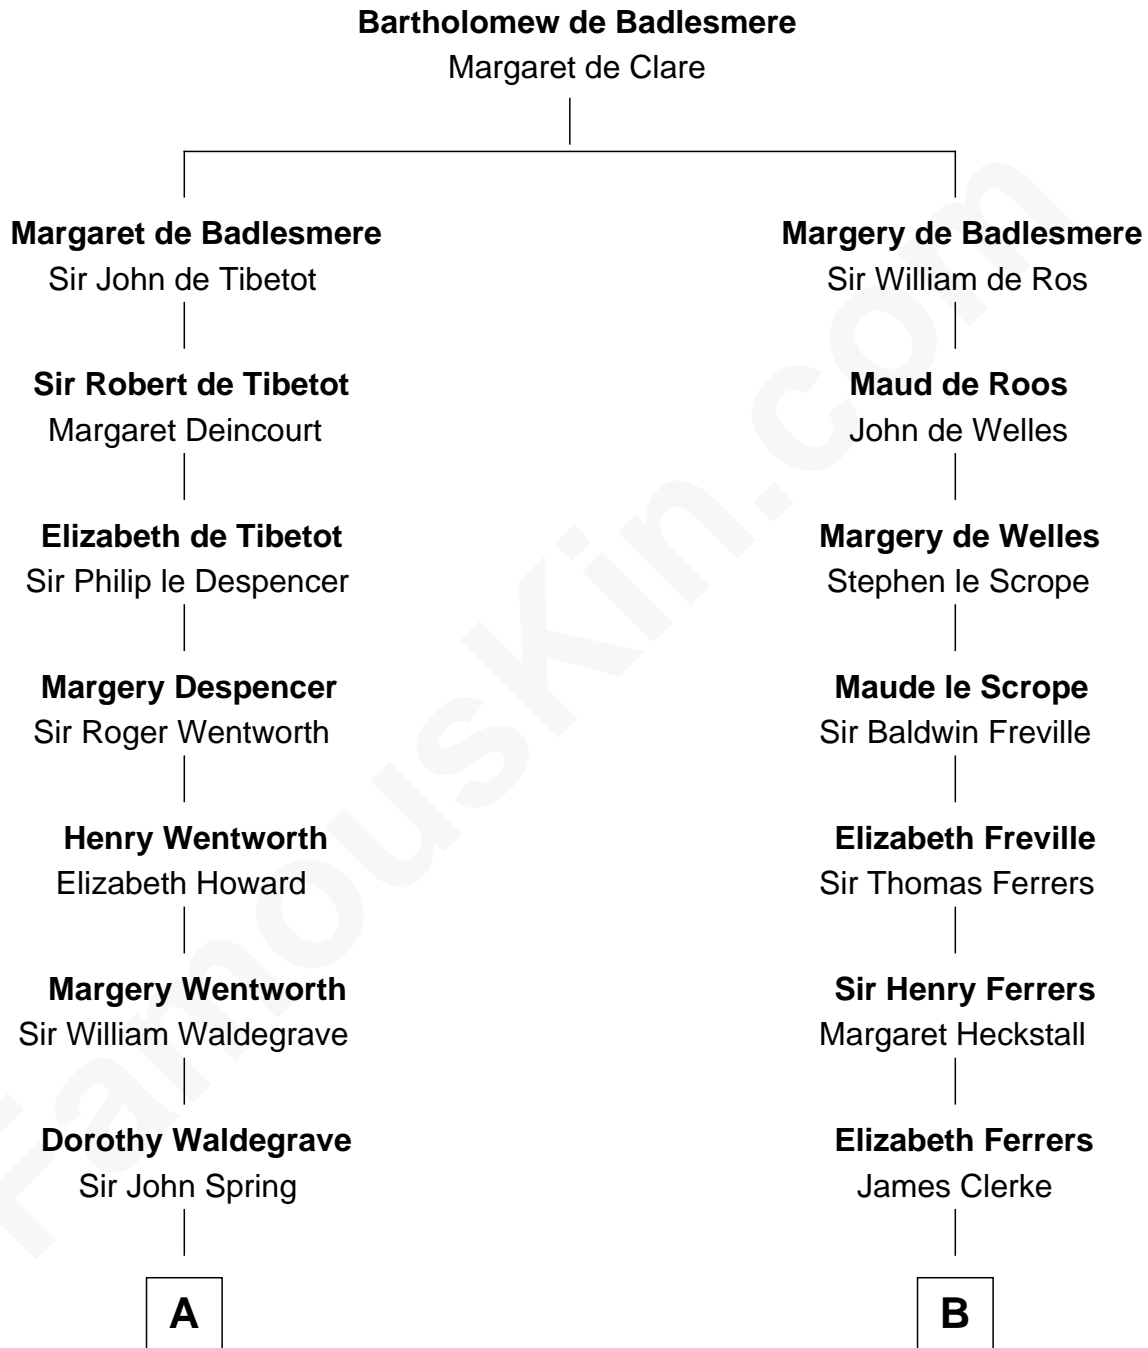

**FamousKin.com**  
**Relationship Chart of**  
**Maggie Gyllenhaal**  
*Movie Actress*

17th cousin 3 times removed of

**Joseph Wharton**  
*Founder of the Wharton School of Business*

**C**

Leonard Ephraim Gyllenhaal

Philo Pendleton

Hugh Anders Gyllenhaal

Virginia Lowrie Childs

Stephen Roark Gyllenhaal

Naomi Achs

Maggie Gyllenhaal

*Movie Actress*

FamousKin.com