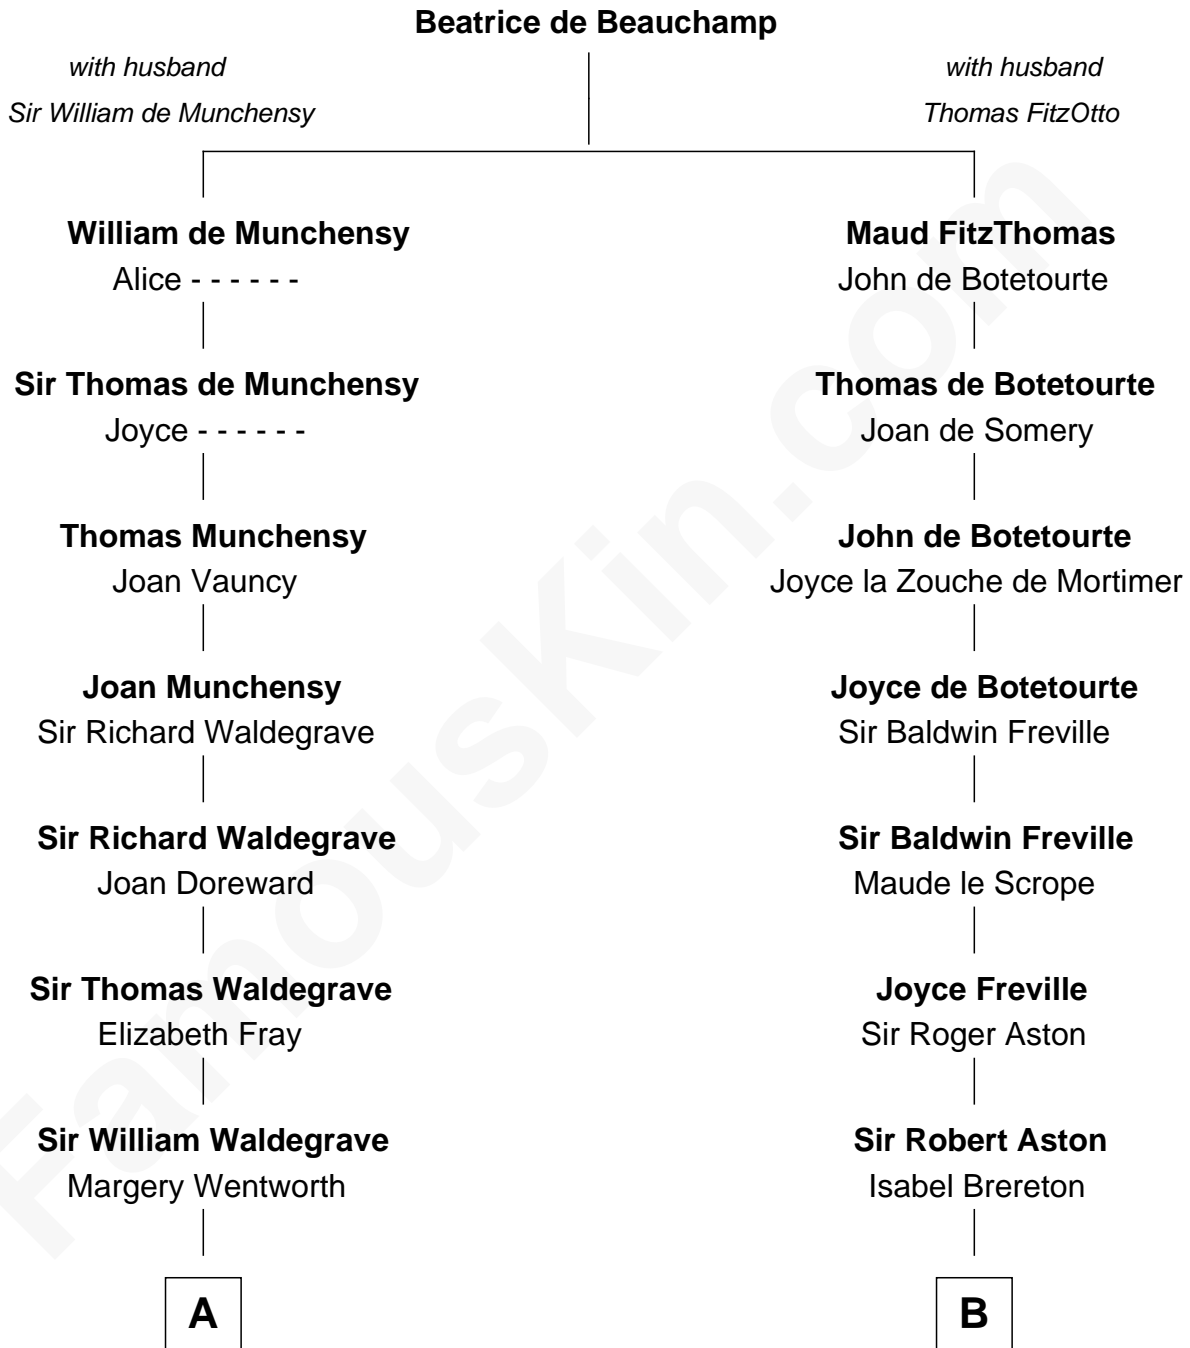

FamousKin.com
Relationship Chart of
Maggie Gyllenhaal
Movie Actress

19th cousin 2 times removed of
Jay Gould
American Railroad "Robber Baron"

C

Anders Leonard Gyllenhaal

Selma Amanda Nelson

Leonard Ephraim Gyllenhaal

Anna Osborn

Abraham Gould

John Burr Gould

Mary More

Jay Gould

"Robber Baron"