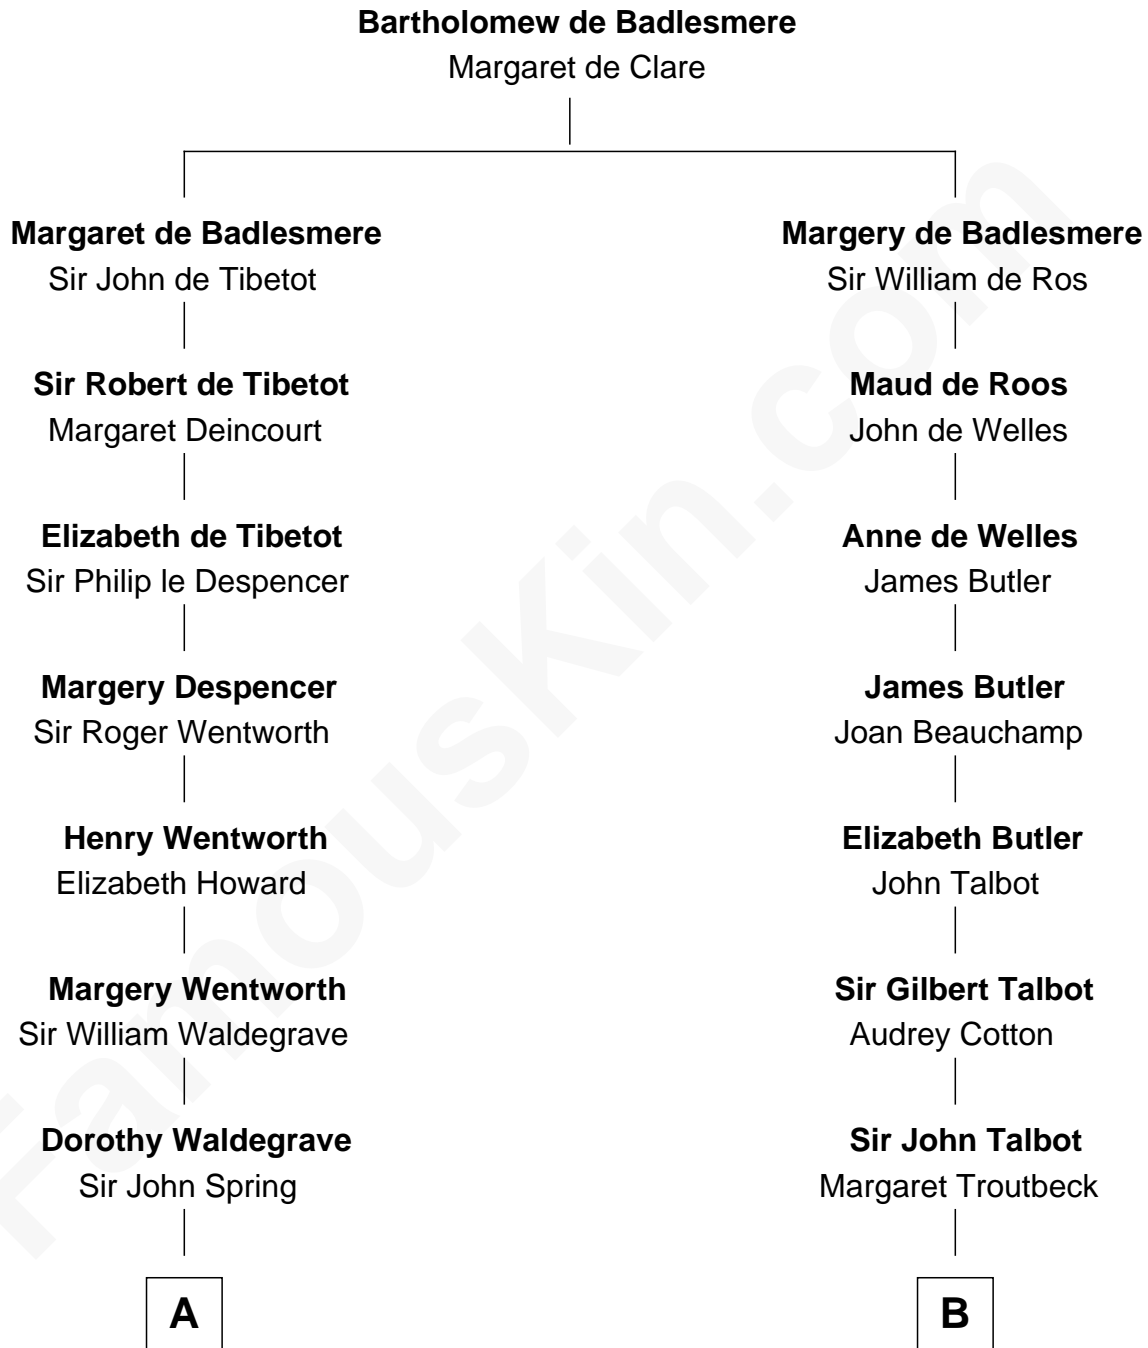

FamousKin.com
Relationship Chart of
Maggie Gyllenhaal
Movie Actress

17th cousin 3 times removed of
Jay Gould
American Railroad "Robber Baron"

C

Leonard Ephraim Gyllenhaal

Philo Pendleton

Hugh Anders Gyllenhaal

Virginia Lowrie Childs

Stephen Roark Gyllenhaal

Naomi Achs

Maggie Gyllenhaal

Movie Actress

FamousKin.com