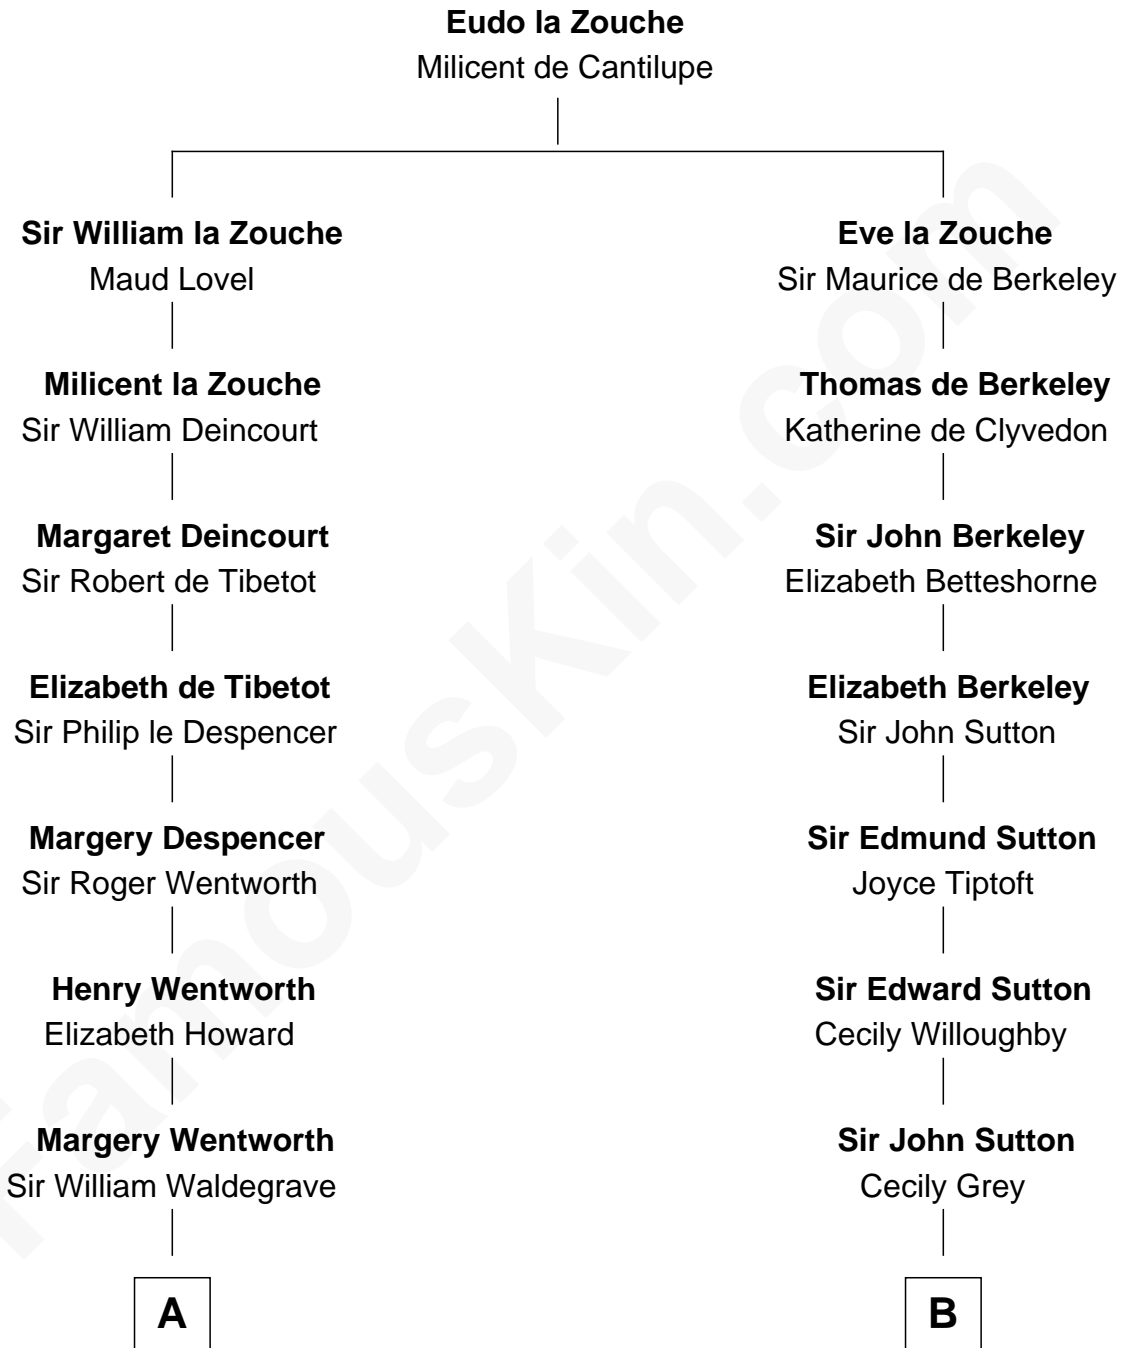

FamousKin.com
Relationship Chart of
Maggie Gyllenhaal
Movie Actress

17th cousin 4 times removed of
William Marsh Rice
Founder of Rice University

C

Anders Leonard Gyllenhaal

Selma Amanda Nelson

Leonard Ephraim Gyllenhaal