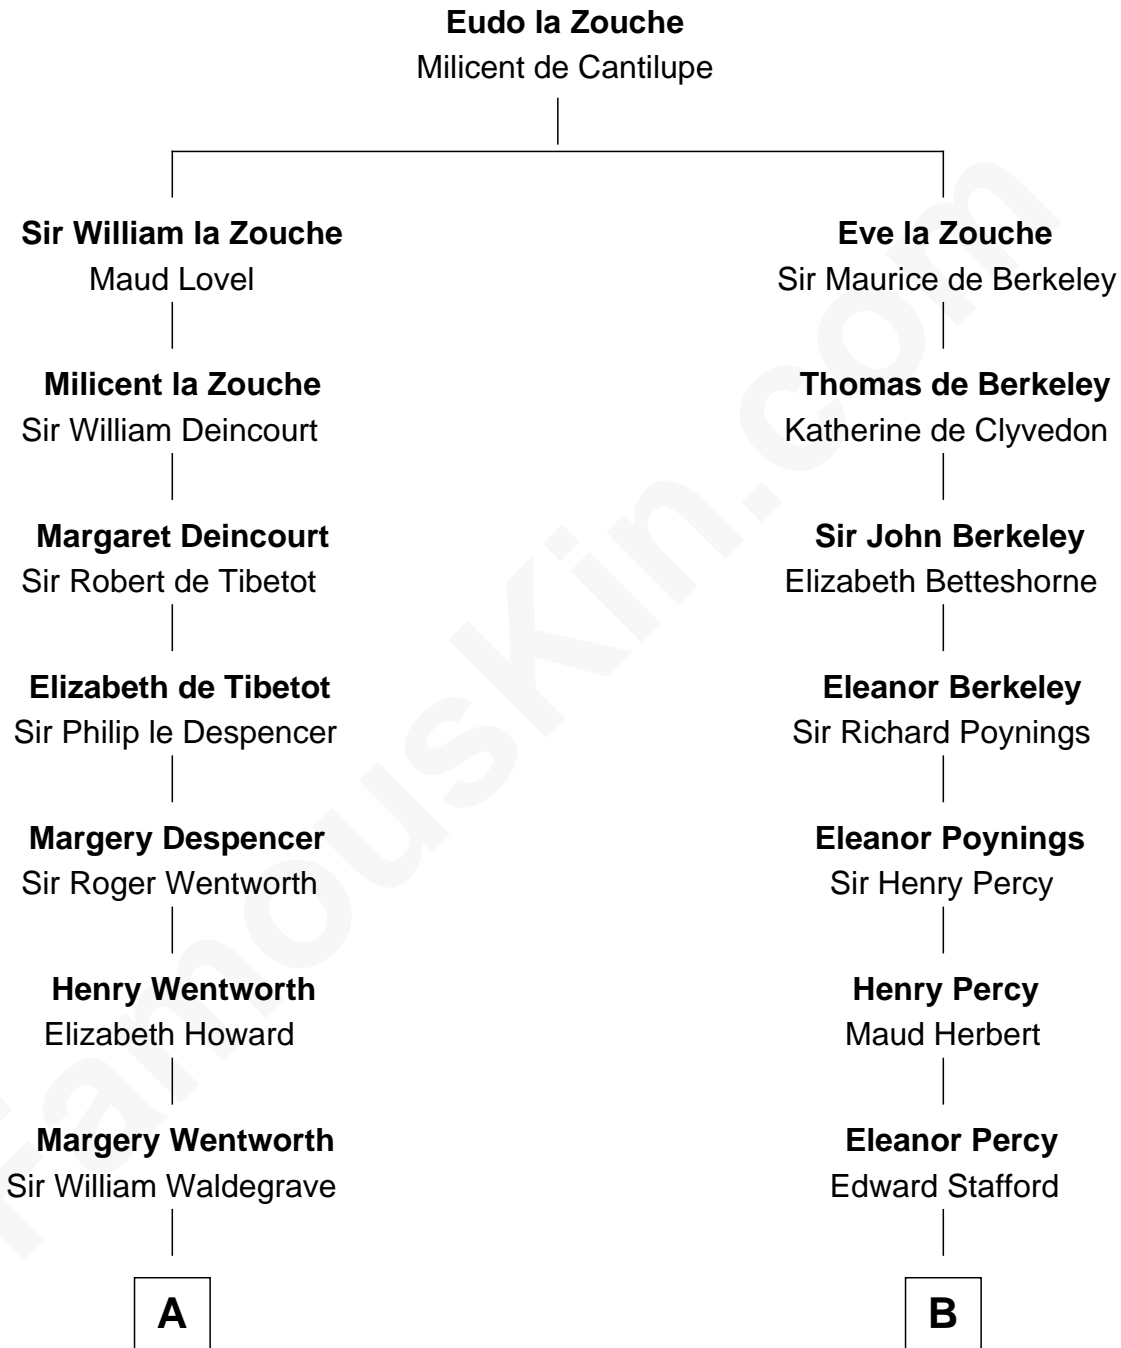

FamousKin.com
Relationship Chart of
Maggie Gyllenhaal
Movie Actress

20th cousin 1 time removed of
Harry F. Byrd
50th Governor of Virginia

C

Anders Leonard Gyllenhaal

Selma Amanda Nelson

Leonard Ephraim Gyllenhaal