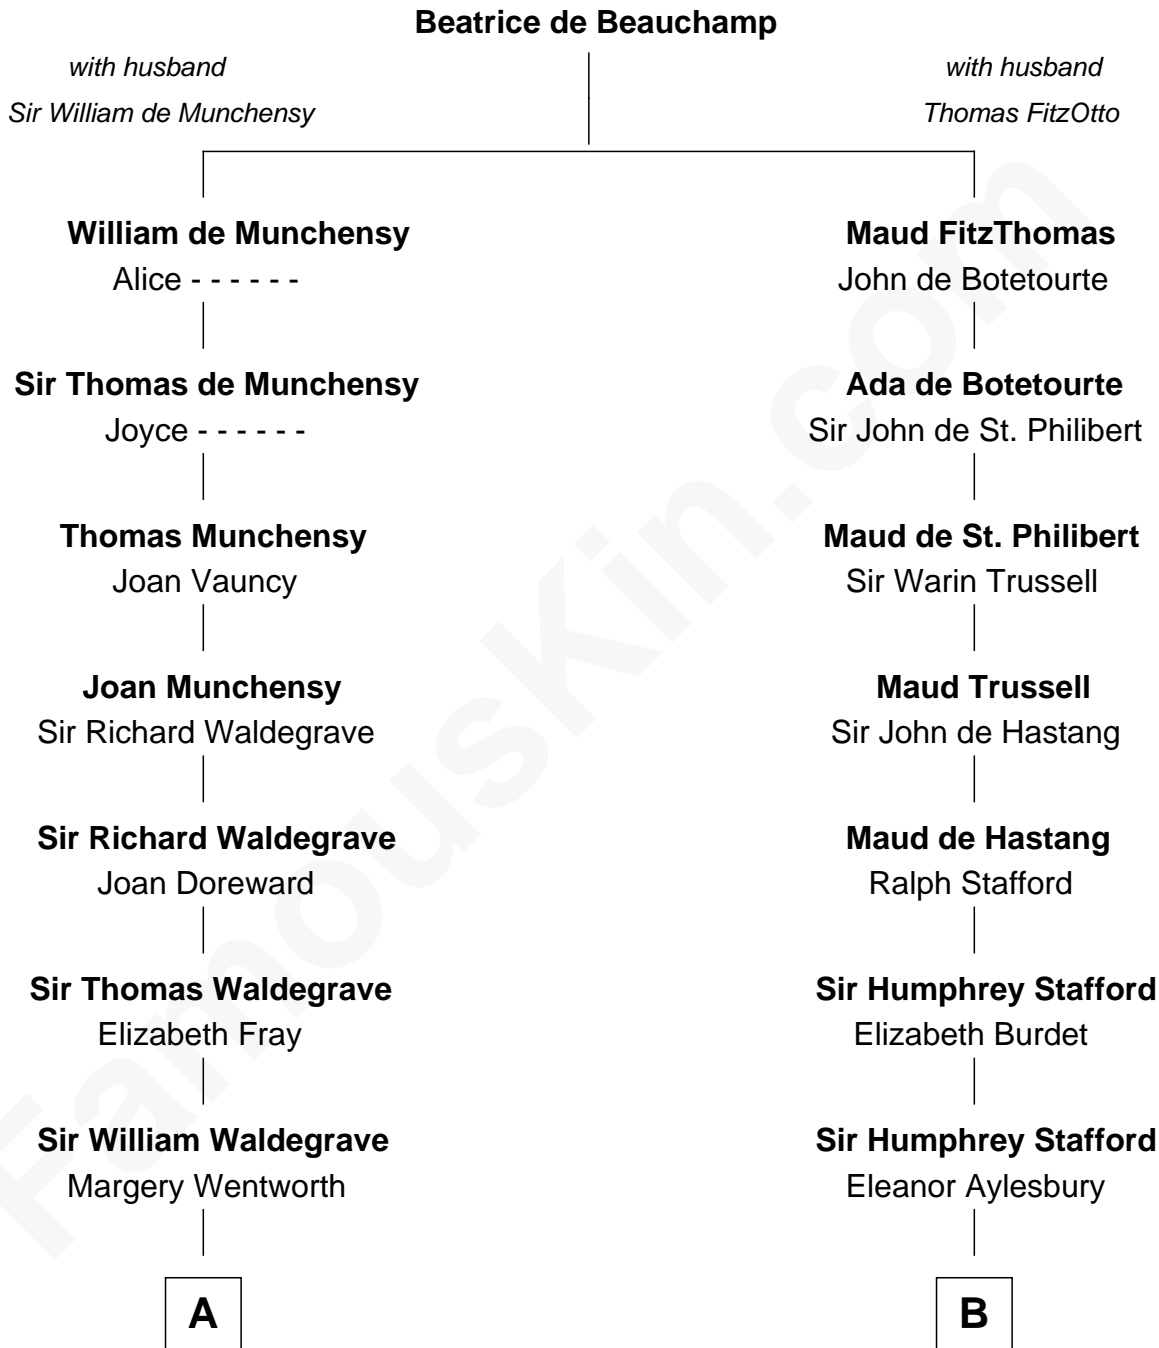

FamousKin.com
Relationship Chart of
Maggie Gyllenhaal
Movie Actress

19th cousin 2 times removed of
Meriwether Lewis
Lewis and Clark Expedition

C

Anders Leonard Gyllenhaal
Selma Amanda Nelson

Leonard Ephraim Gyllenhaal
Philo Pendleton

Hugh Anders Gyllenhaal
Virginia Lowrie Childs

Stephen Roark Gyllenhaal
Naomi Achs

Maggie Gyllenhaal
Movie Actress

D

Elizabeth Thornton
Thomas Meriwether

Lucy Meriwether
William Lewis

Meriwether Lewis
Lewis and Clark Expedition