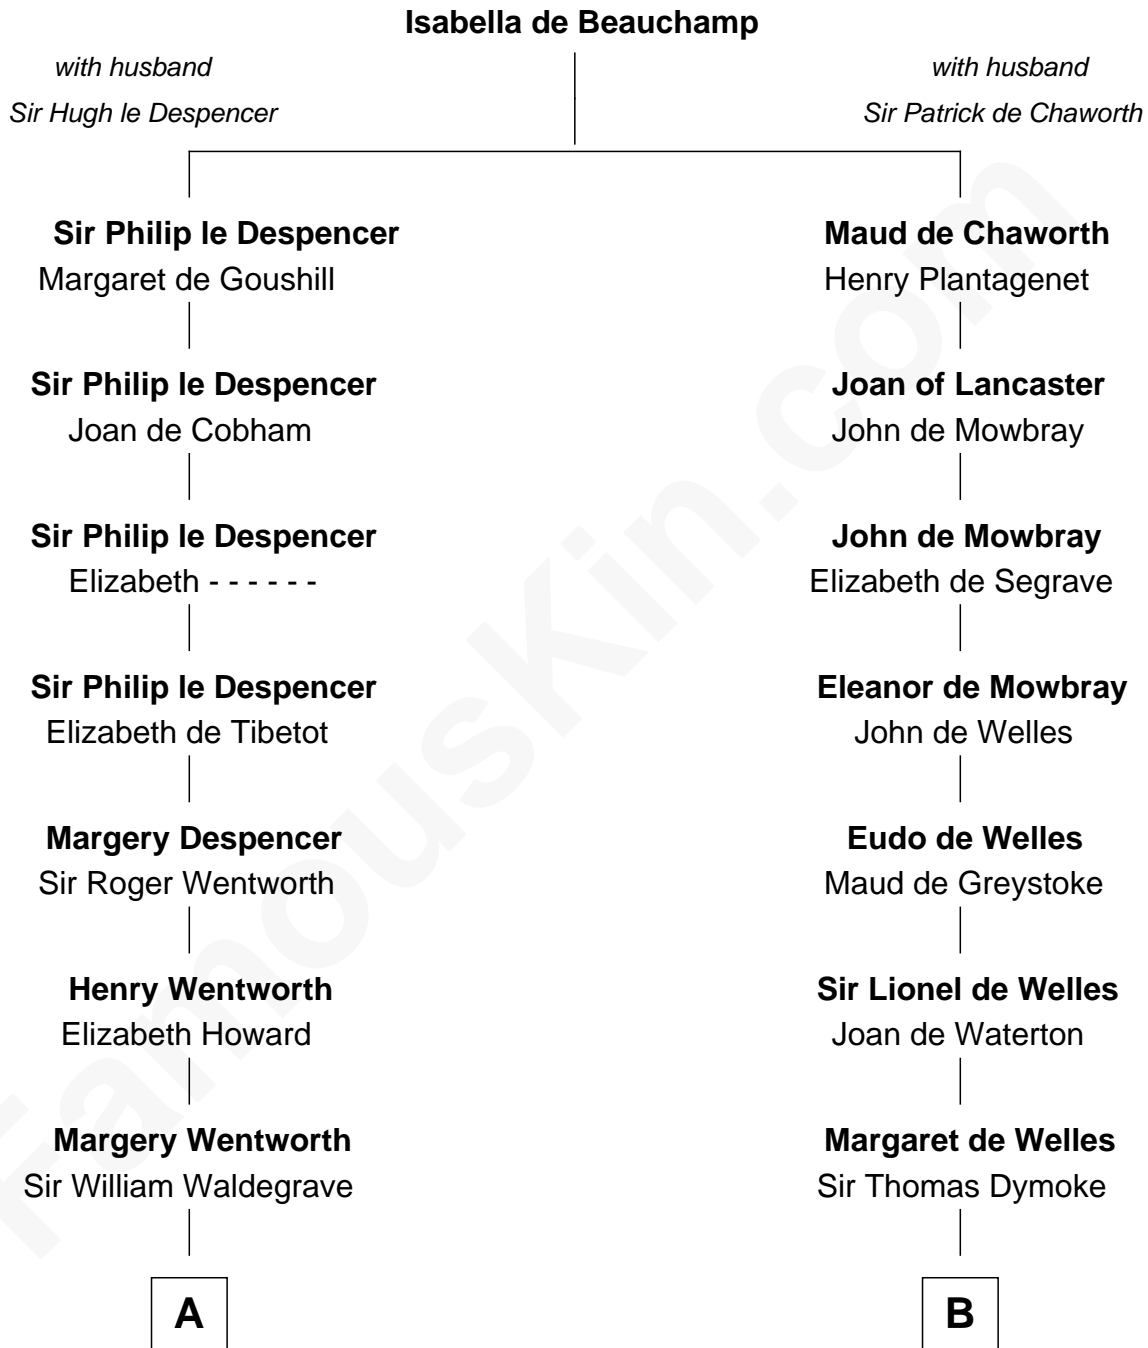

FamousKin.com
Relationship Chart of
Maggie Gyllenhaal
Movie Actress

16th cousin 5 times removed of
Meriwether Lewis
Lewis and Clark Expedition

C

Anders Leonard Gyllenhaal

Selma Amanda Nelson

Leonard Ephraim Gyllenhaal