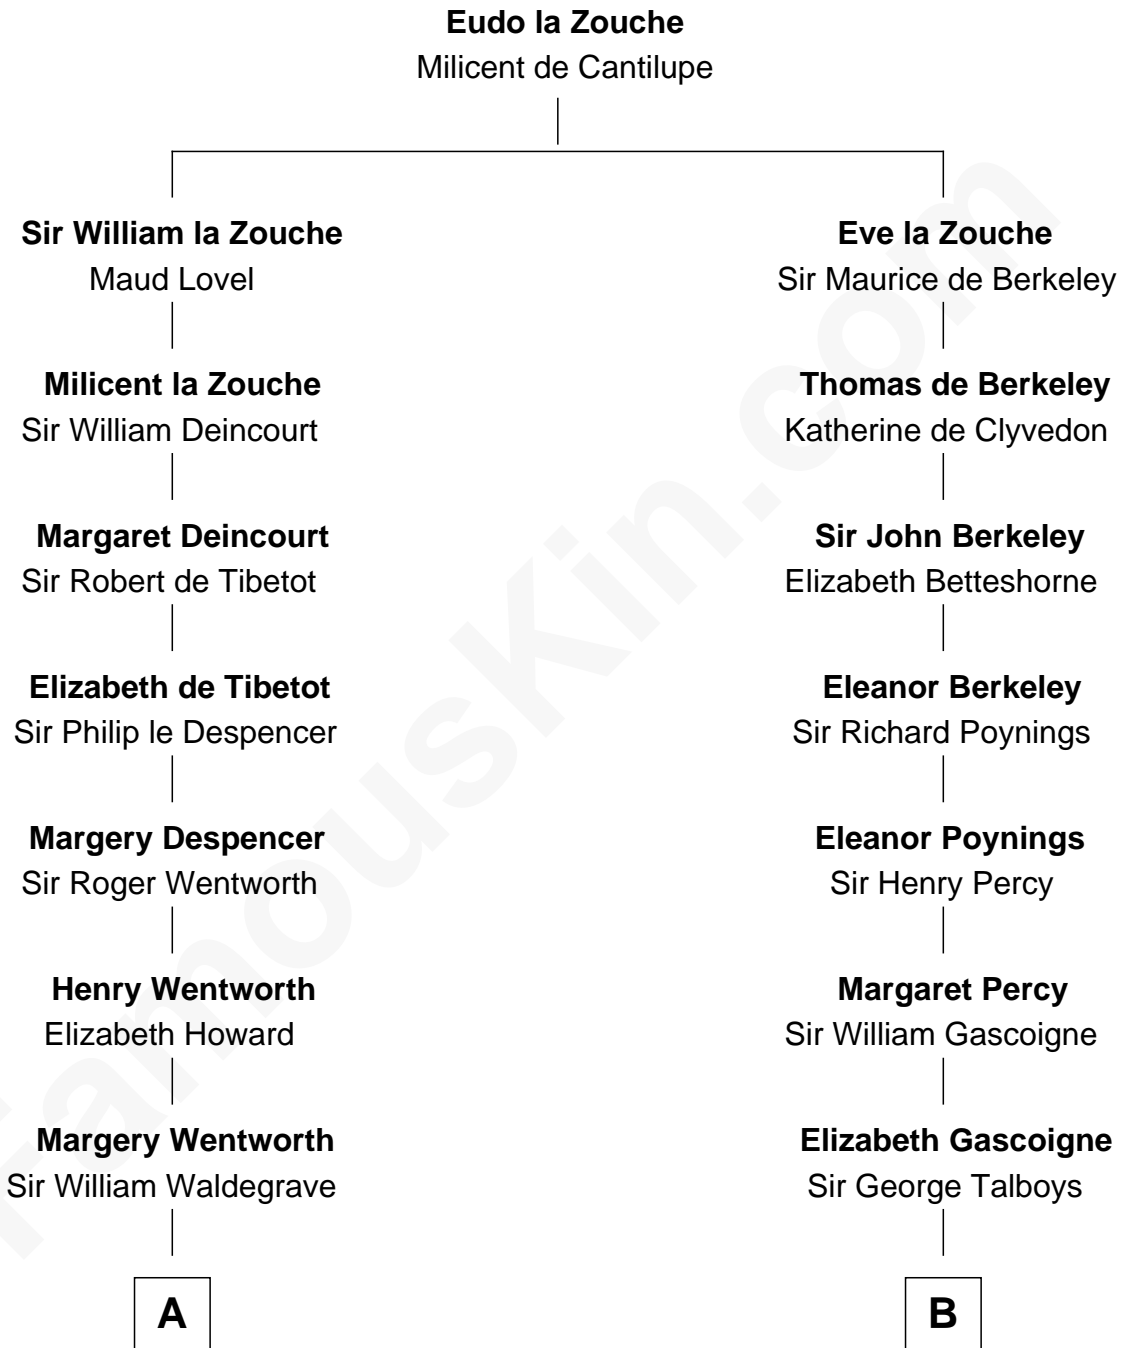

FamousKin.com
Relationship Chart of
Maggie Gyllenhaal
Movie Actress

15th cousin 6 times removed of

Meriwether Lewis
Lewis and Clark Expedition

C

Anders Leonard Gyllenhaal

Selma Amanda Nelson

Leonard Ephraim Gyllenhaal