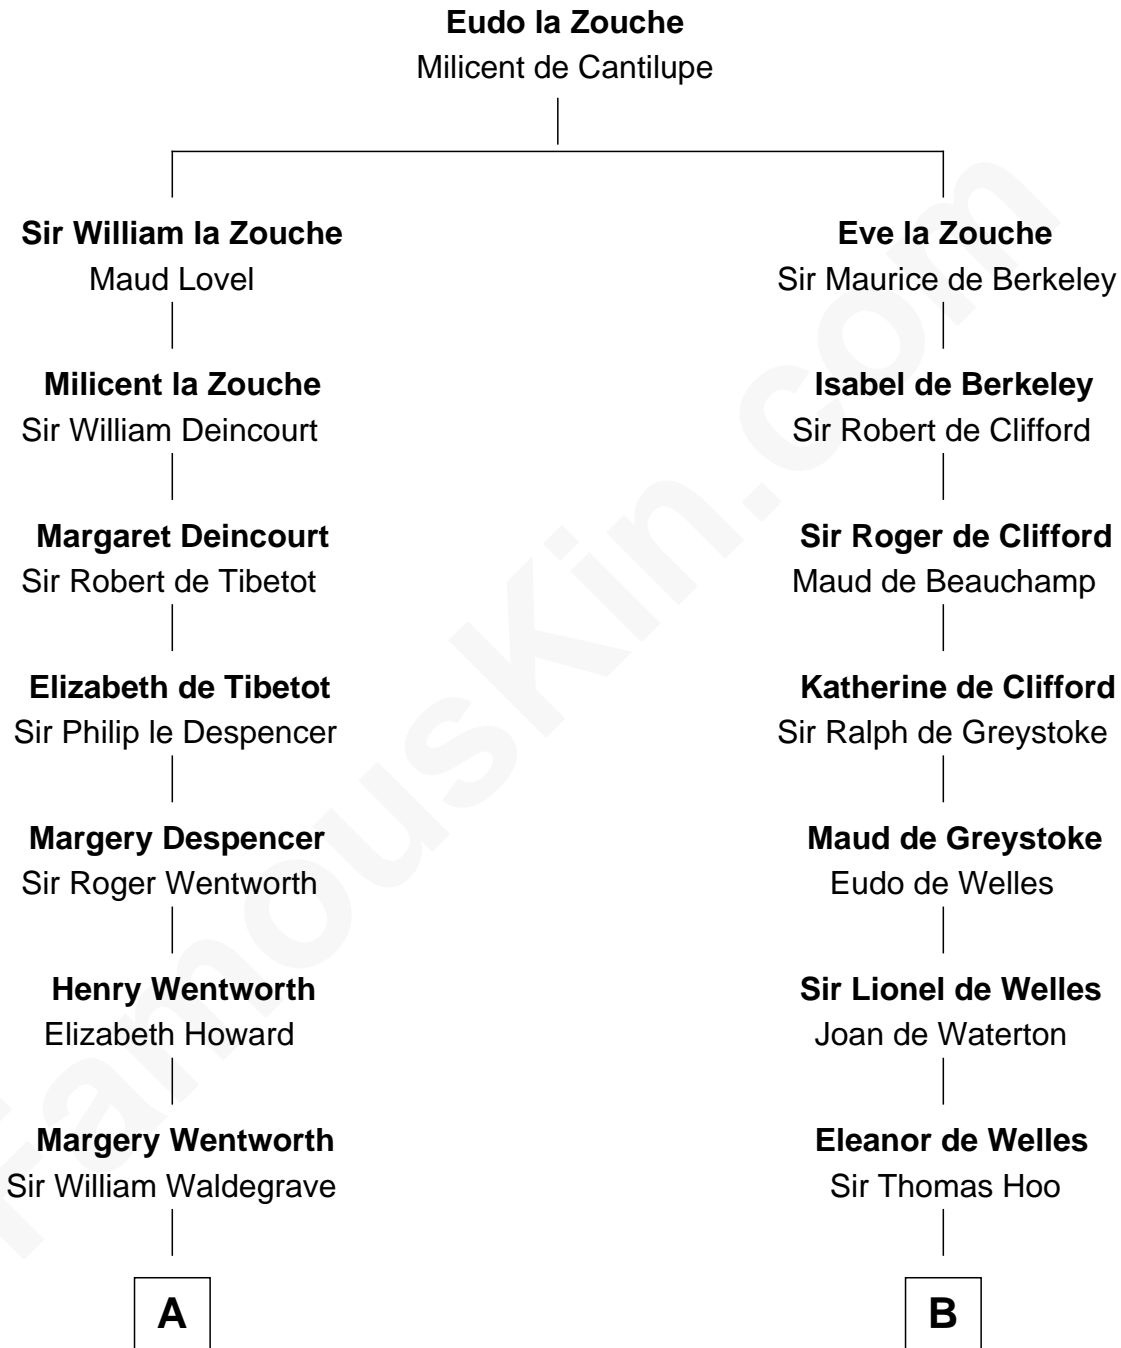

**FamousKin.com**  
**Relationship Chart of**  
**Maggie Gyllenhaal**  
*Movie Actress*

20th cousin 1 time removed of  
**Olivia De Havilland**  
*Movie Actress*

**C**

**Anders Leonard Gyllenhaal**  
Selma Amanda Nelson

**Leonard Ephraim Gyllenhaal**  
Philo Pendleton

**Hugh Anders Gyllenhaal**  
Virginia Lowrie Childs

**Stephen Roark Gyllenhaal**  
Naomi Achs

**Maggie Gyllenhaal**  
*Movie Actress*

**D**

**John Molesworth**  
Louise Tomkyns

**Margaret Letitia Molesworth**  
Charles Richard De Havilland

**Walter Augustus De Havilland**  
Lillian Augusta Ruse

**Olivia De Havilland**  
*Movie Actress*

FamousKin.com