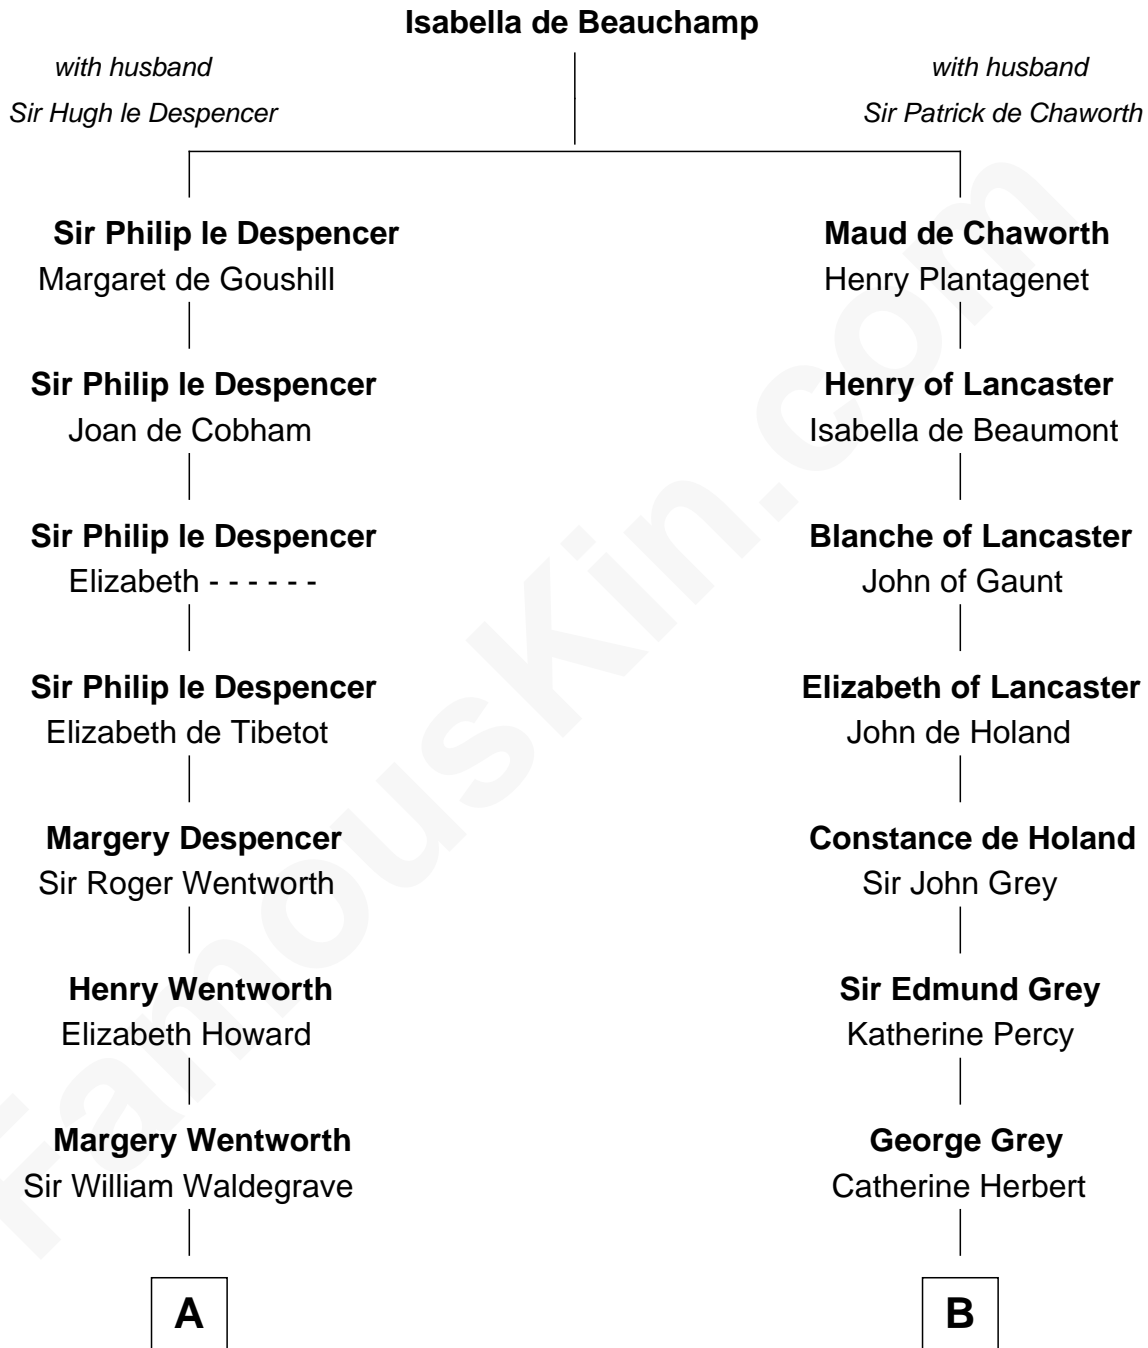

FamousKin.com
Relationship Chart of
Maggie Gyllenhaal
Movie Actress

14th cousin 7 times removed of
George Clinton
4th U.S. Vice President

C

Anders Leonard Gyllenhaal

Selma Amanda Nelson

Leonard Ephraim Gyllenhaal