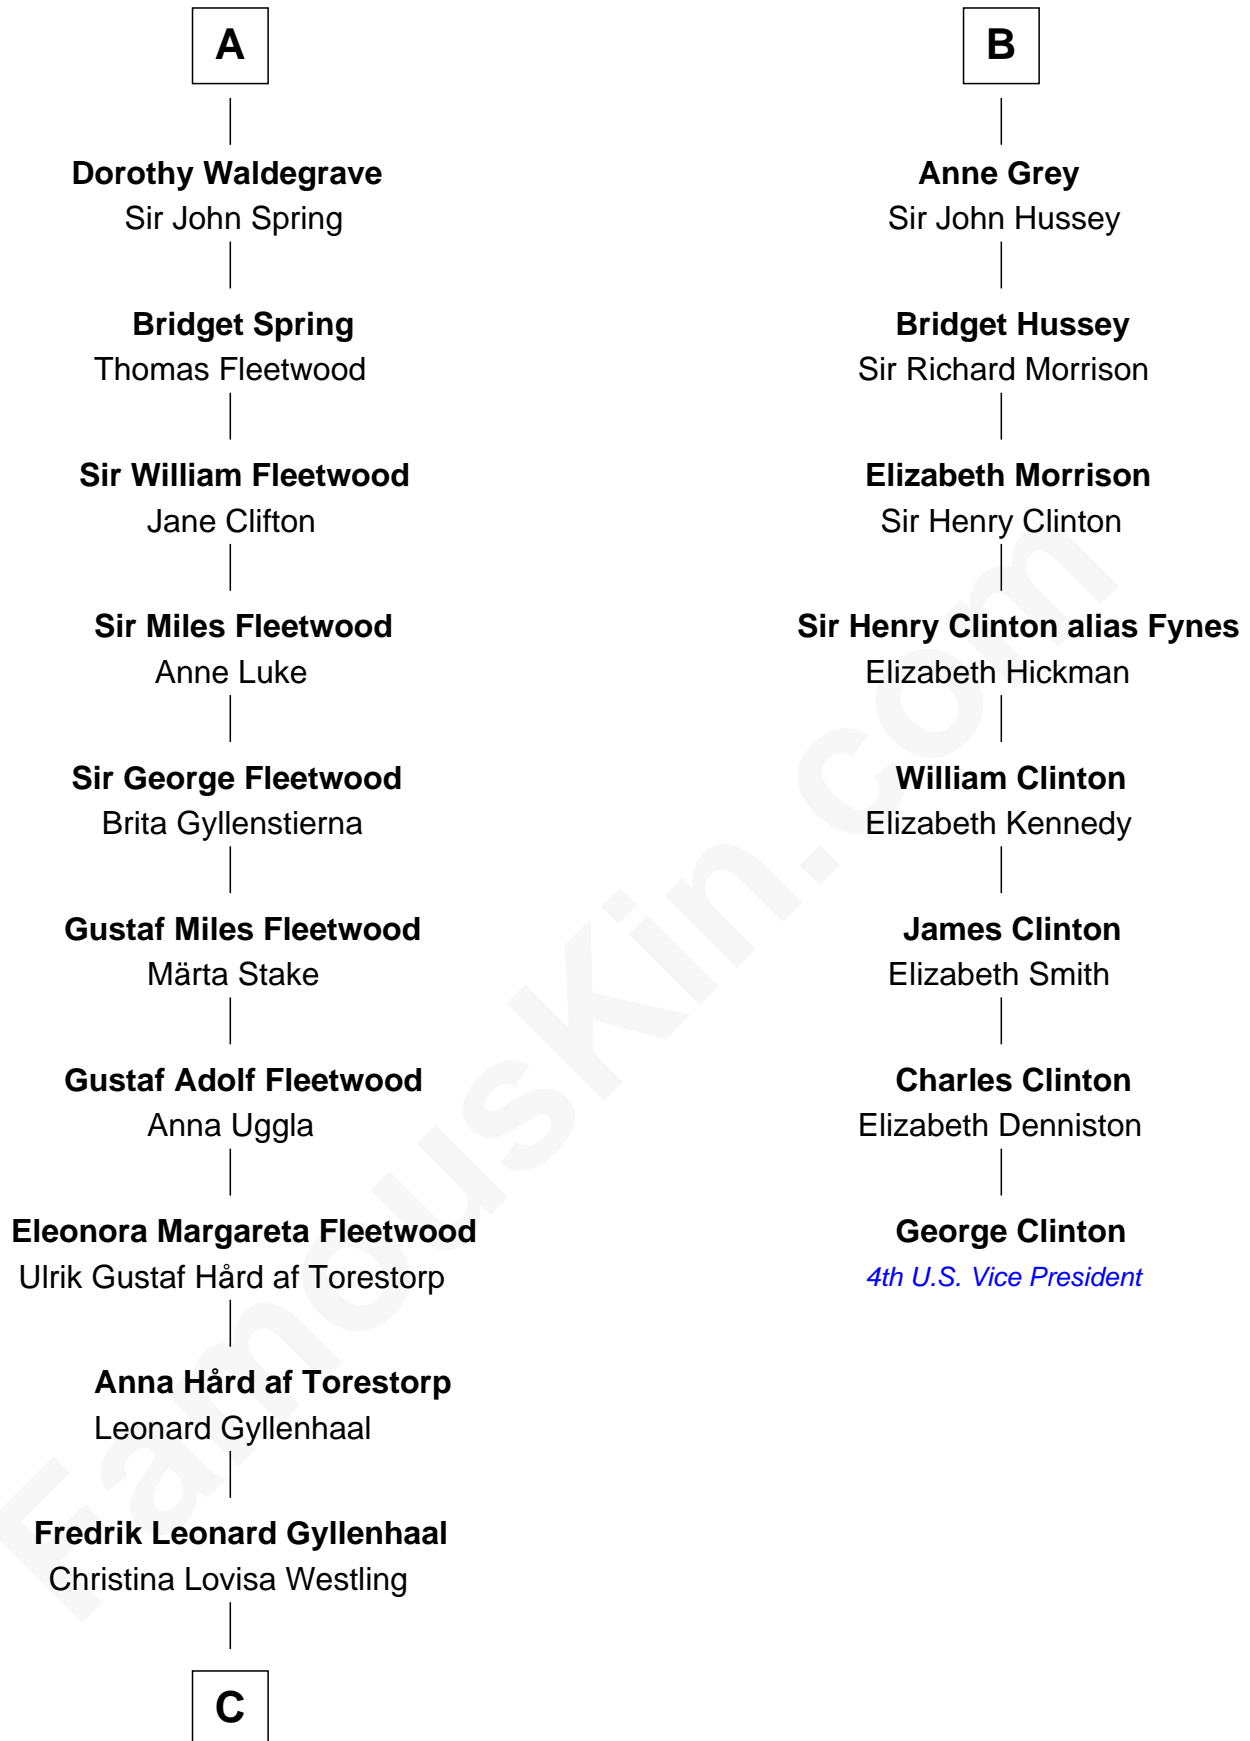

FamousKin.com
Relationship Chart of
Maggie Gyllenhaal
Movie Actress

14th cousin 7 times removed of
George Clinton
4th U.S. Vice President

C

Anders Leonard Gyllenhaal

Selma Amanda Nelson

Leonard Ephraim Gyllenhaal