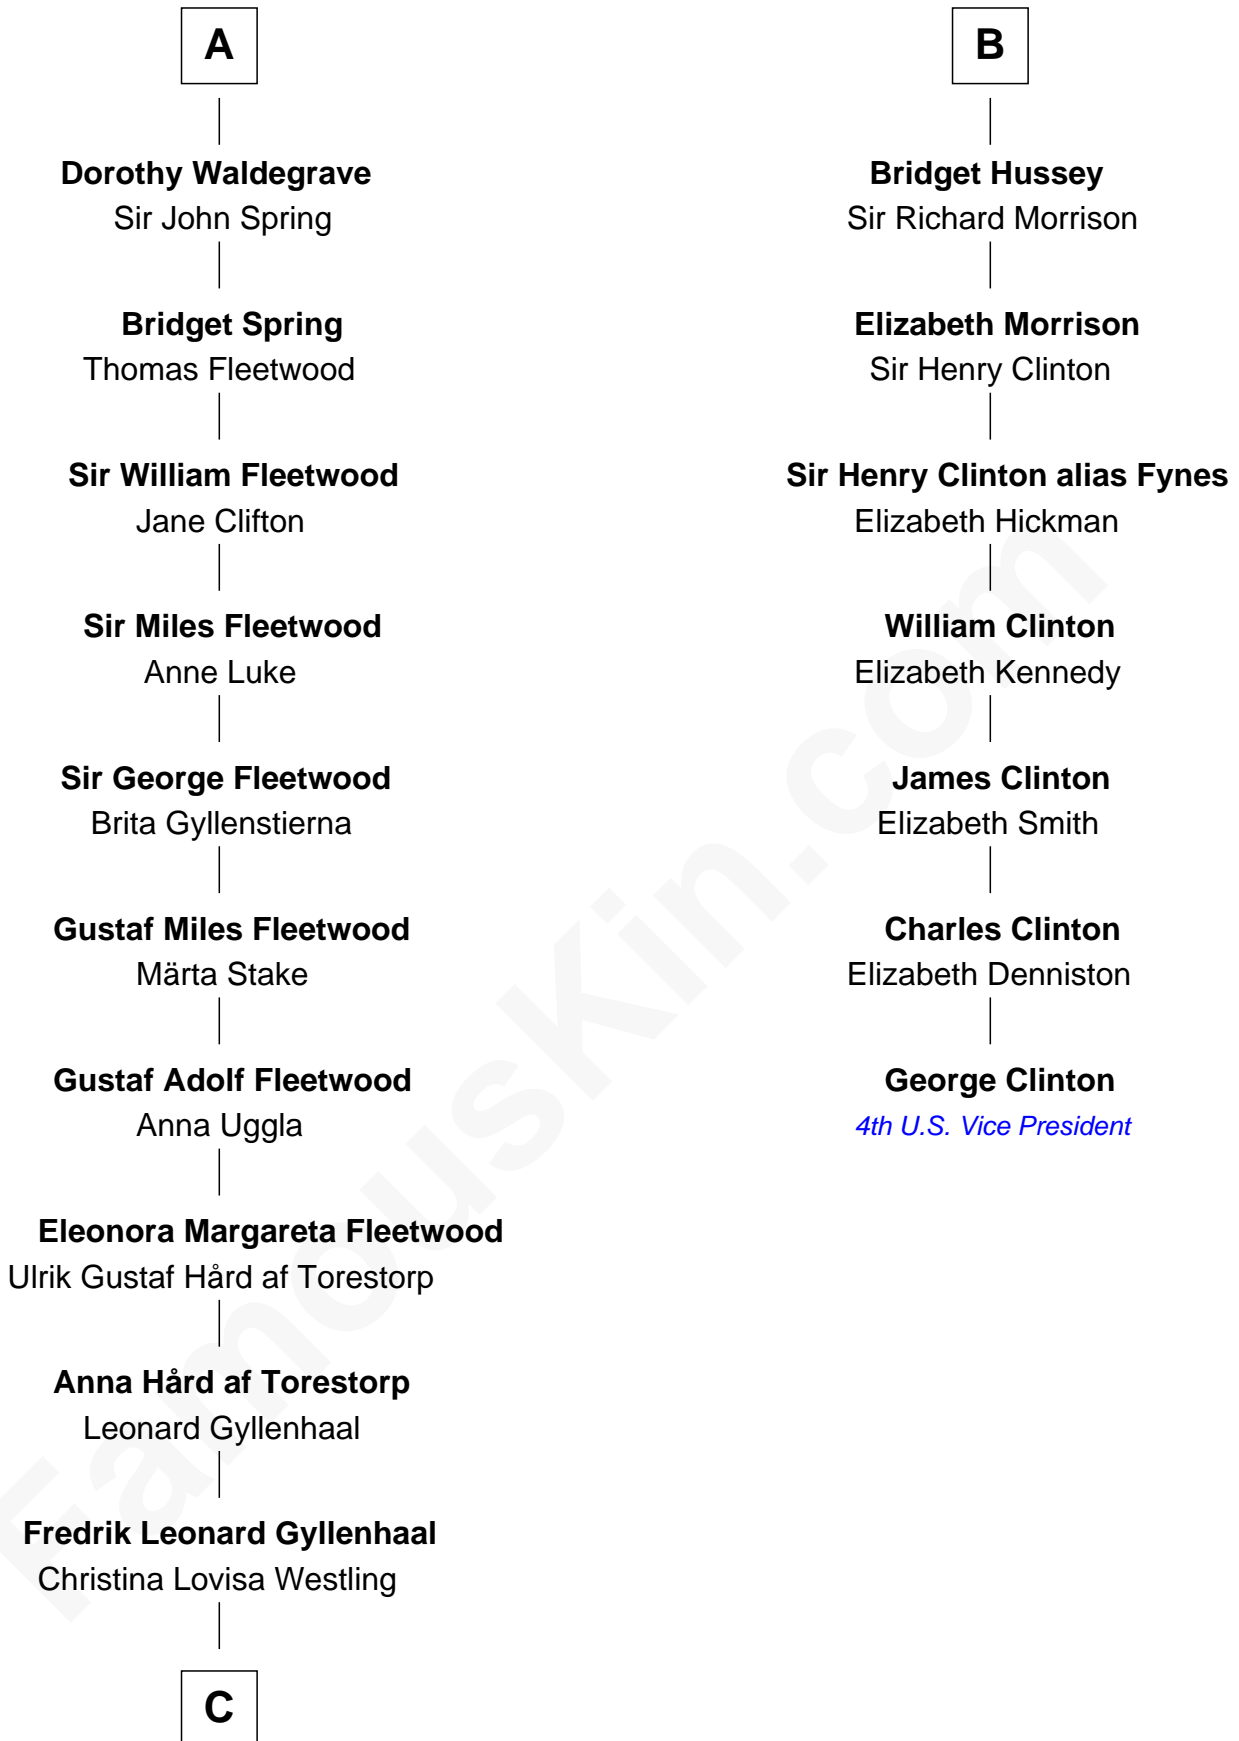

FamousKin.com
Relationship Chart of
Maggie Gyllenhaal
Movie Actress

13th cousin 8 times removed of

George Clinton
4th U.S. Vice President

C

Anders Leonard Gyllenhaal

Selma Amanda Nelson

Leonard Ephraim Gyllenhaal