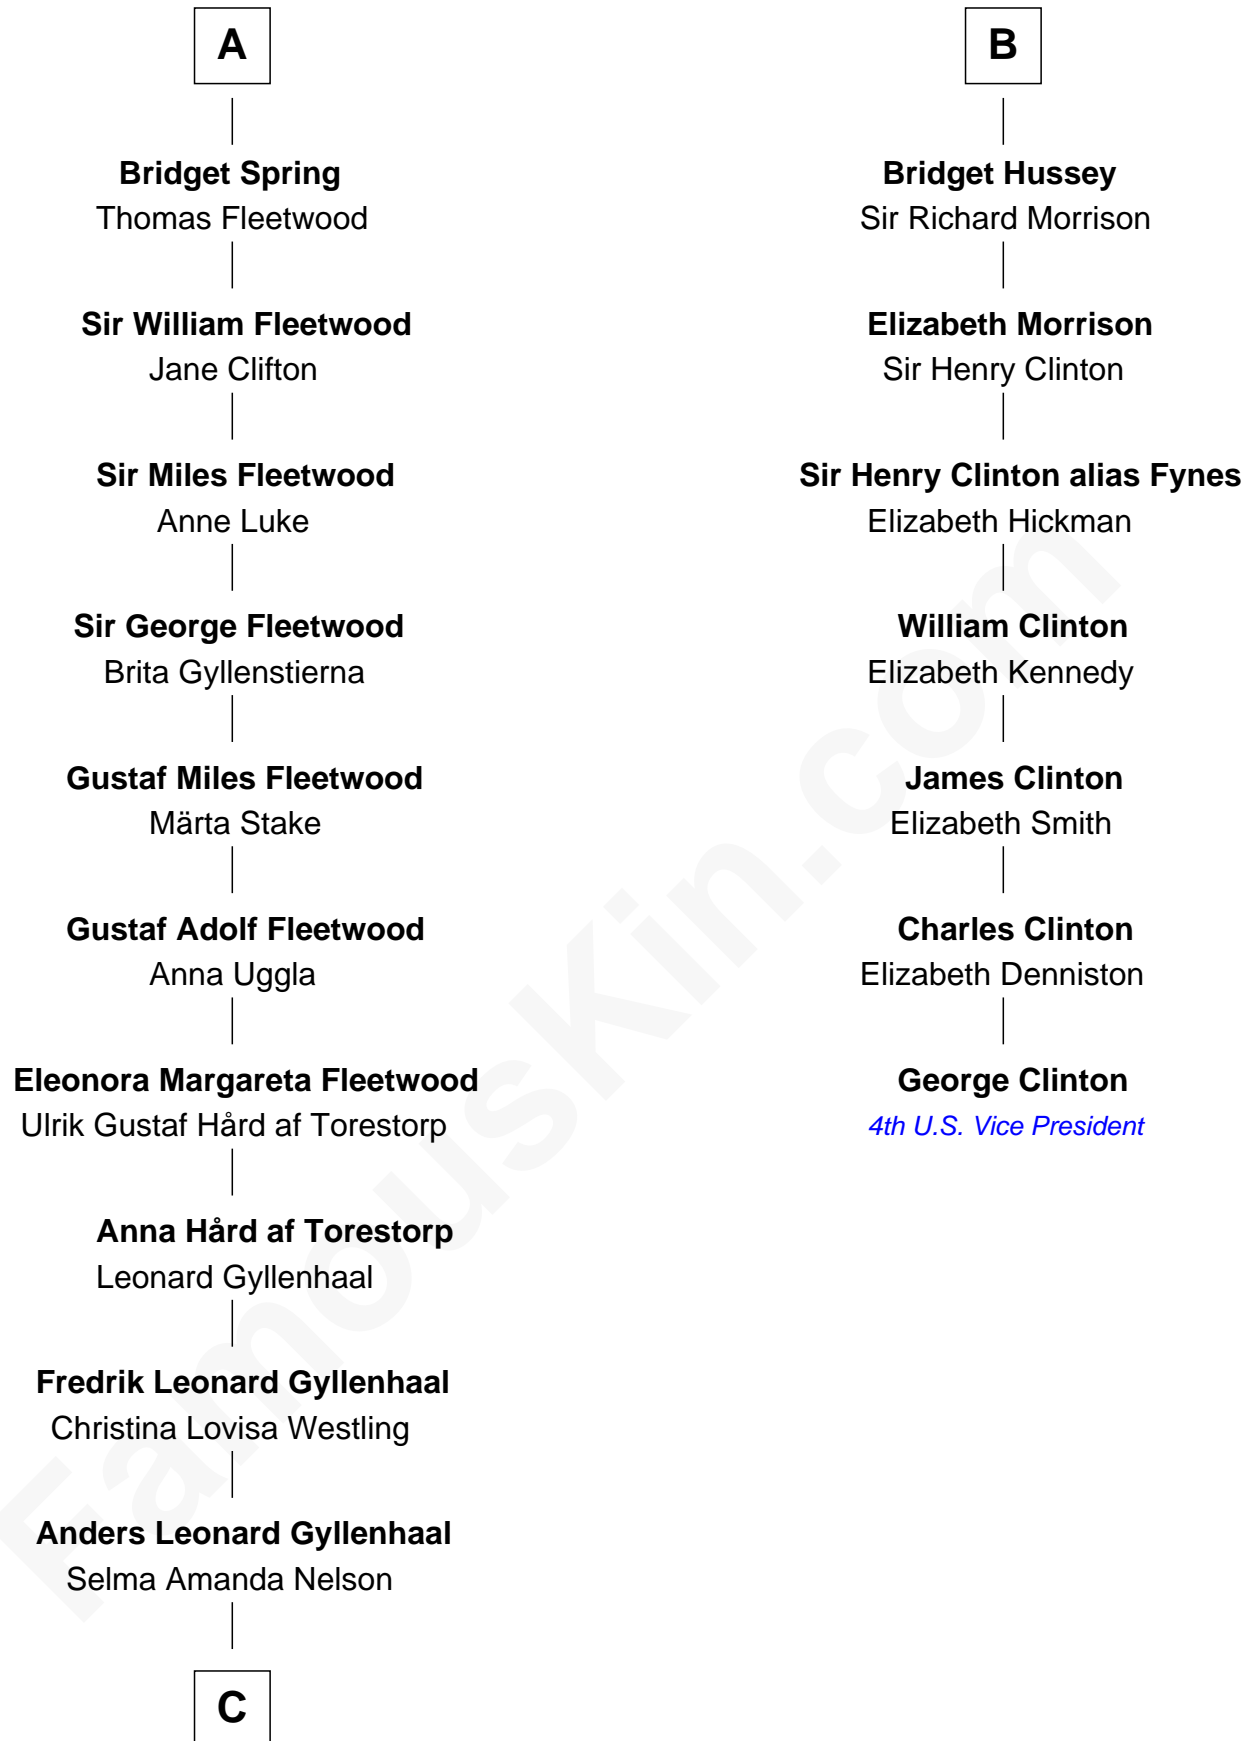

FamousKin.com
Relationship Chart of
Maggie Gyllenhaal
Movie Actress

13th cousin 7 times removed of
George Clinton
4th U.S. Vice President

C

Leonard Ephraim Gyllenhaal

Philo Pendleton

Hugh Anders Gyllenhaal