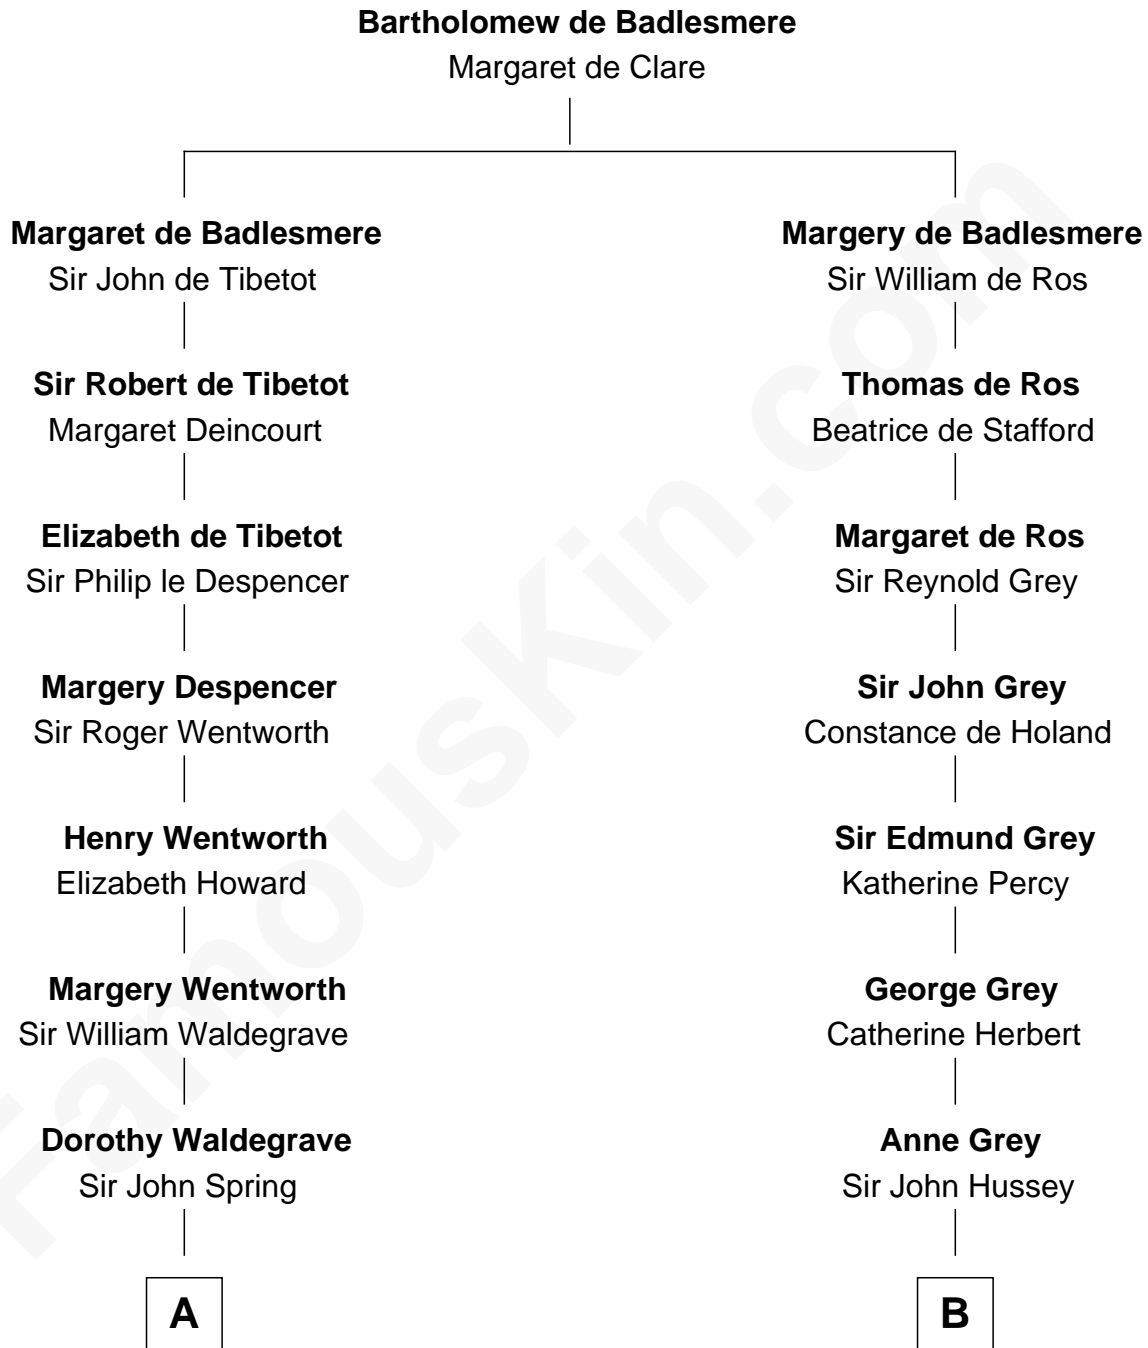

FamousKin.com
Relationship Chart of
Maggie Gyllenhaal
Movie Actress

13th cousin 7 times removed of
George Clinton
4th U.S. Vice President

C

Leonard Ephraim Gyllenhaal

Philo Pendleton

Hugh Anders Gyllenhaal

Virginia Lowrie Childs

Stephen Roark Gyllenhaal

Naomi Achs

Maggie Gyllenhaal

Movie Actress

FamousKin.com