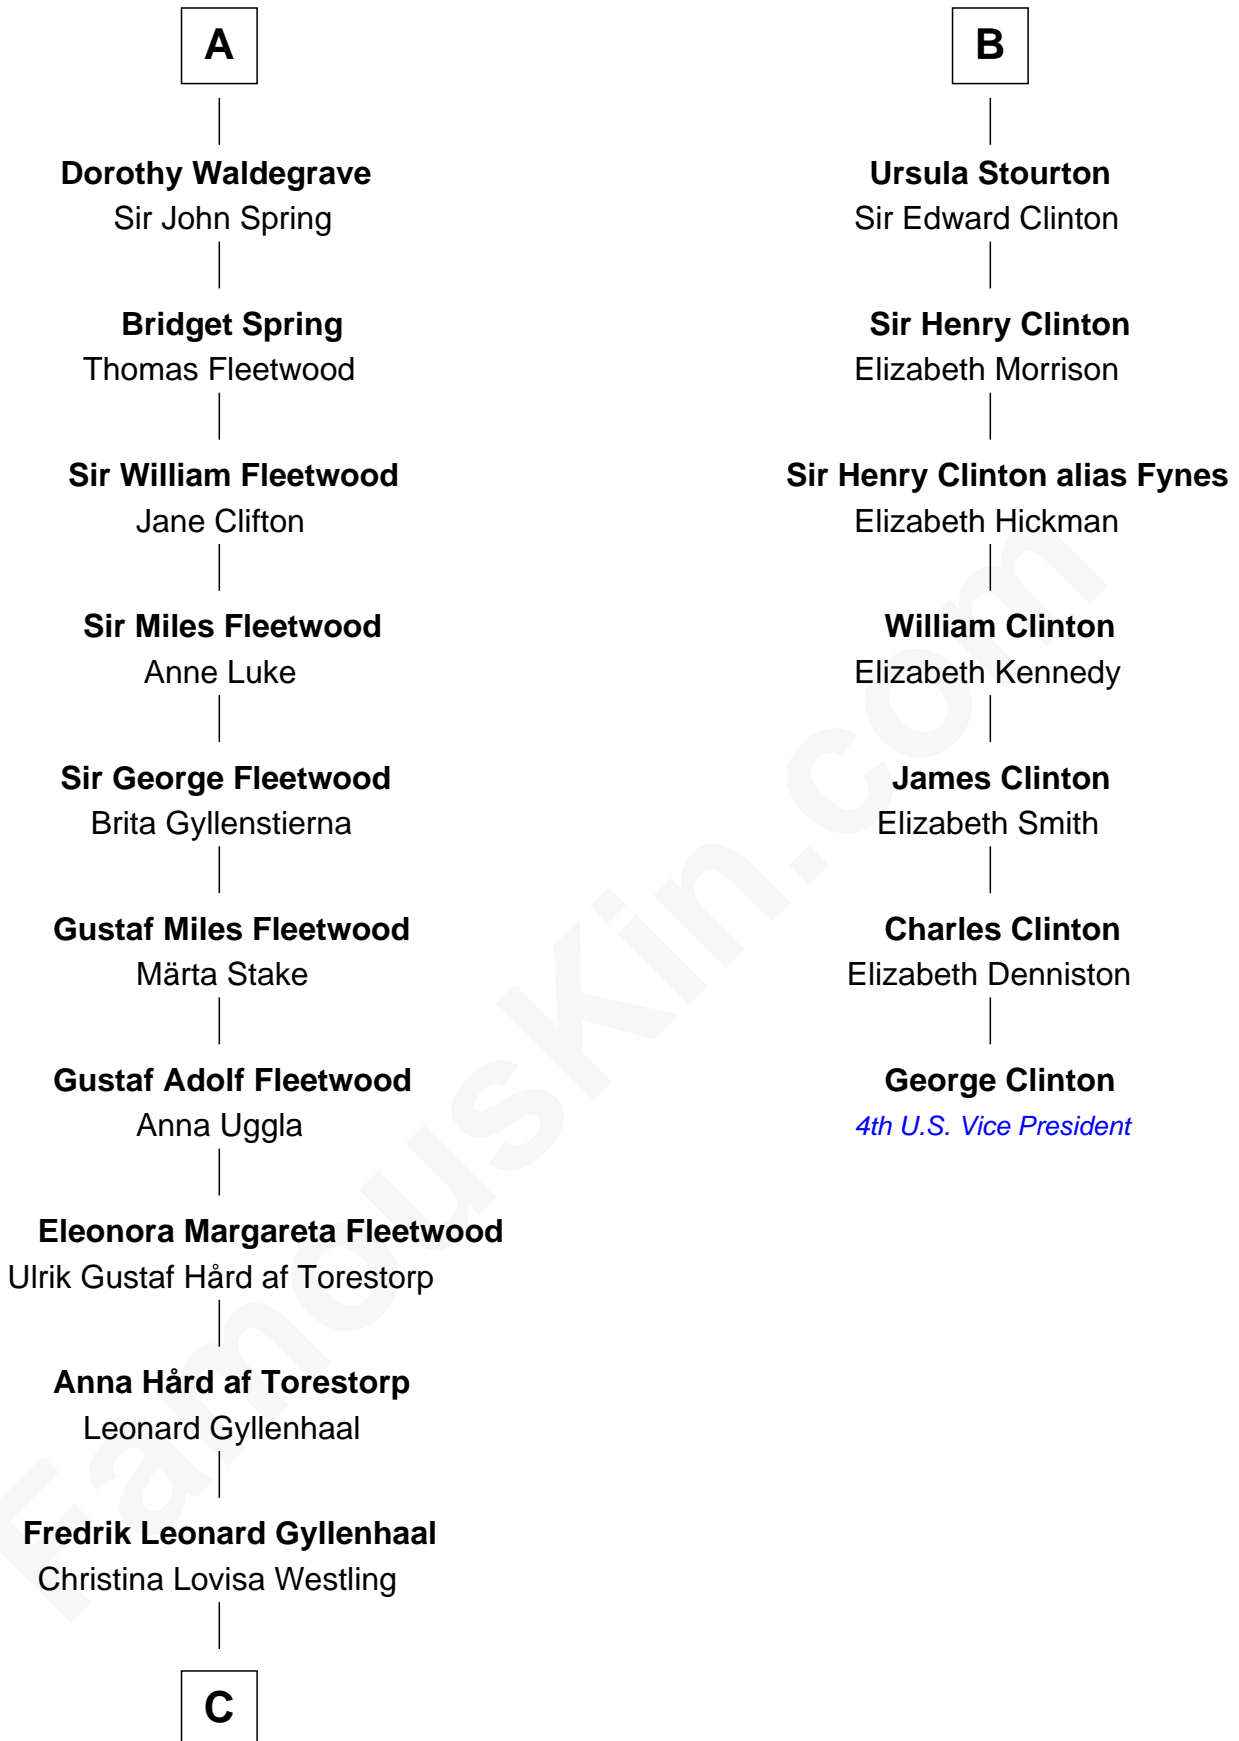

FamousKin.com
Relationship Chart of
Maggie Gyllenhaal
Movie Actress

13th cousin 8 times removed of
George Clinton
4th U.S. Vice President

C

Anders Leonard Gyllenhaal

Selma Amanda Nelson

Leonard Ephraim Gyllenhaal