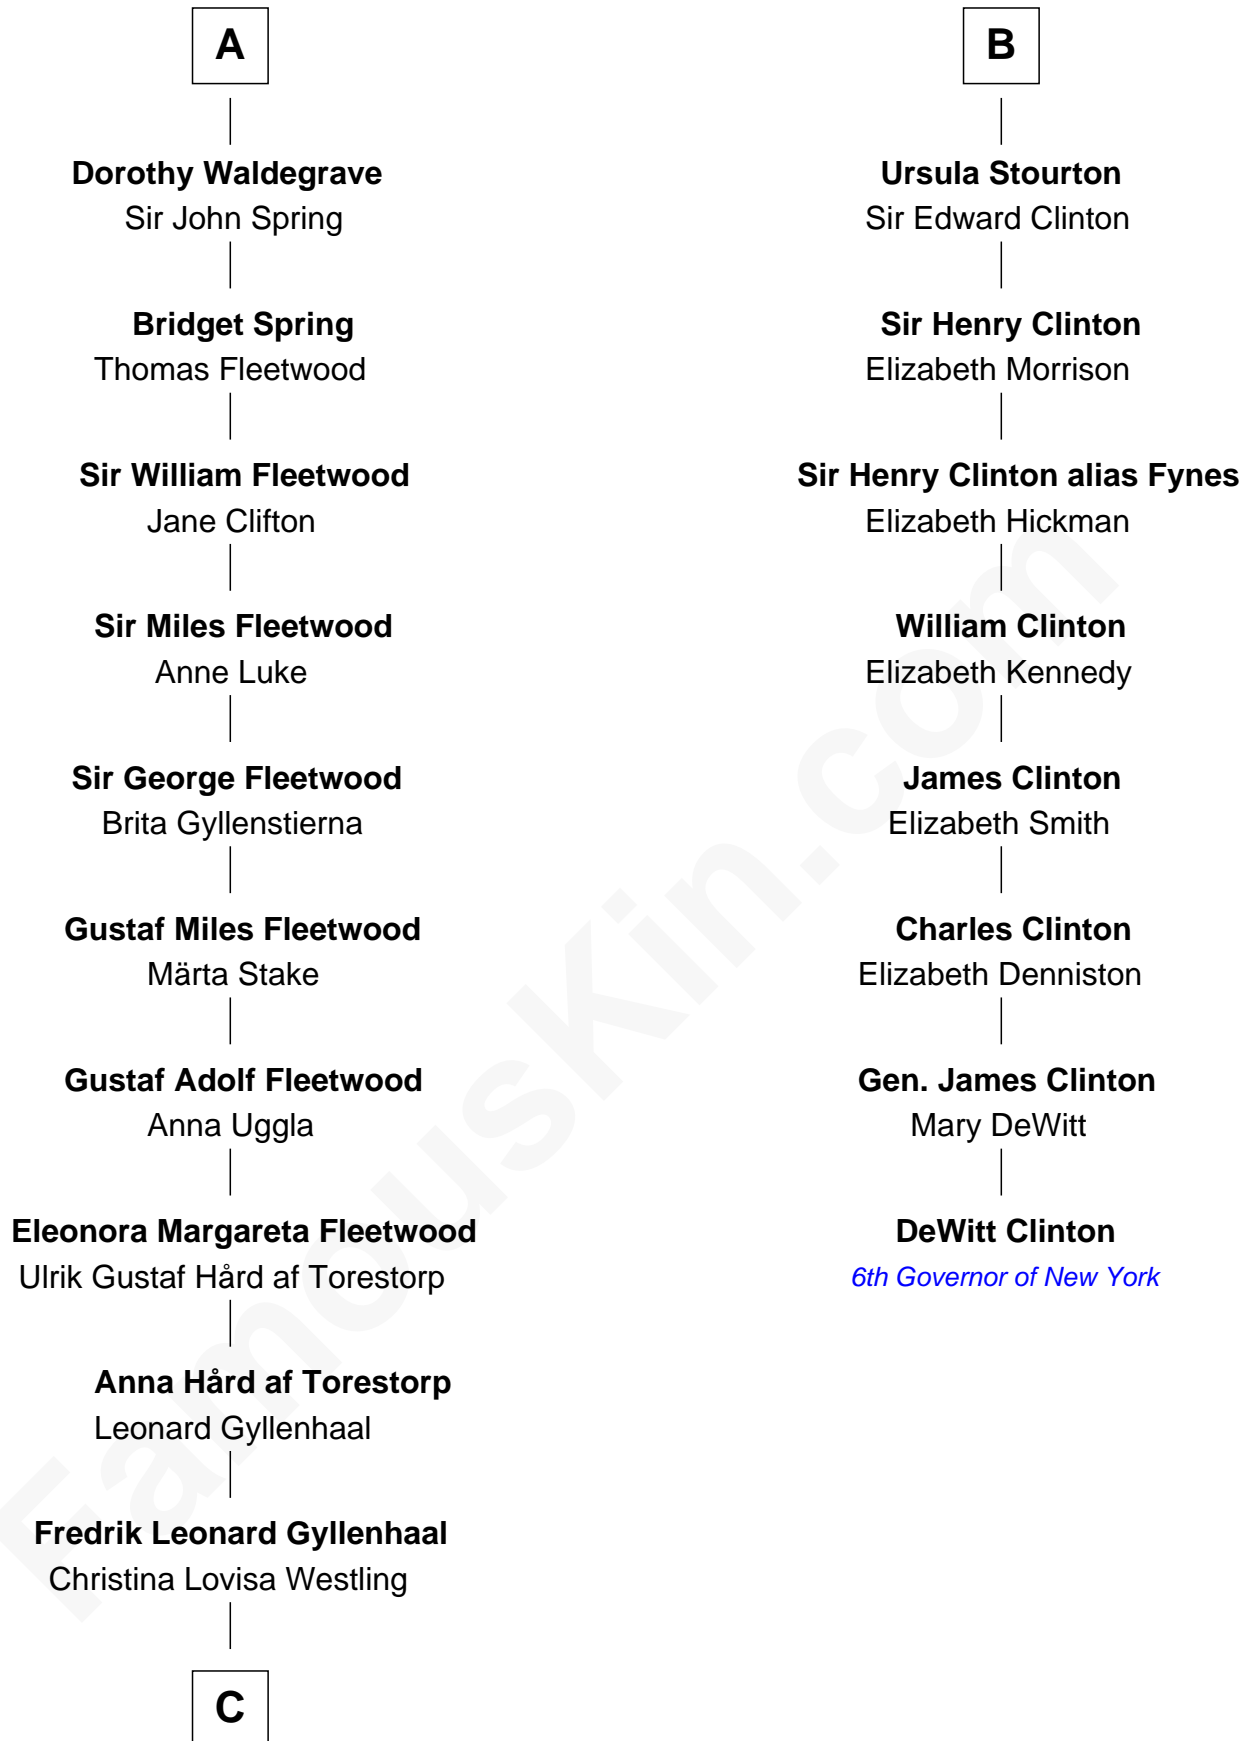

FamousKin.com
Relationship Chart of
Maggie Gyllenhaal
Movie Actress

14th cousin 7 times removed of

DeWitt Clinton
6th Governor of New York

C

Anders Leonard Gyllenhaal

Selma Amanda Nelson

Leonard Ephraim Gyllenhaal