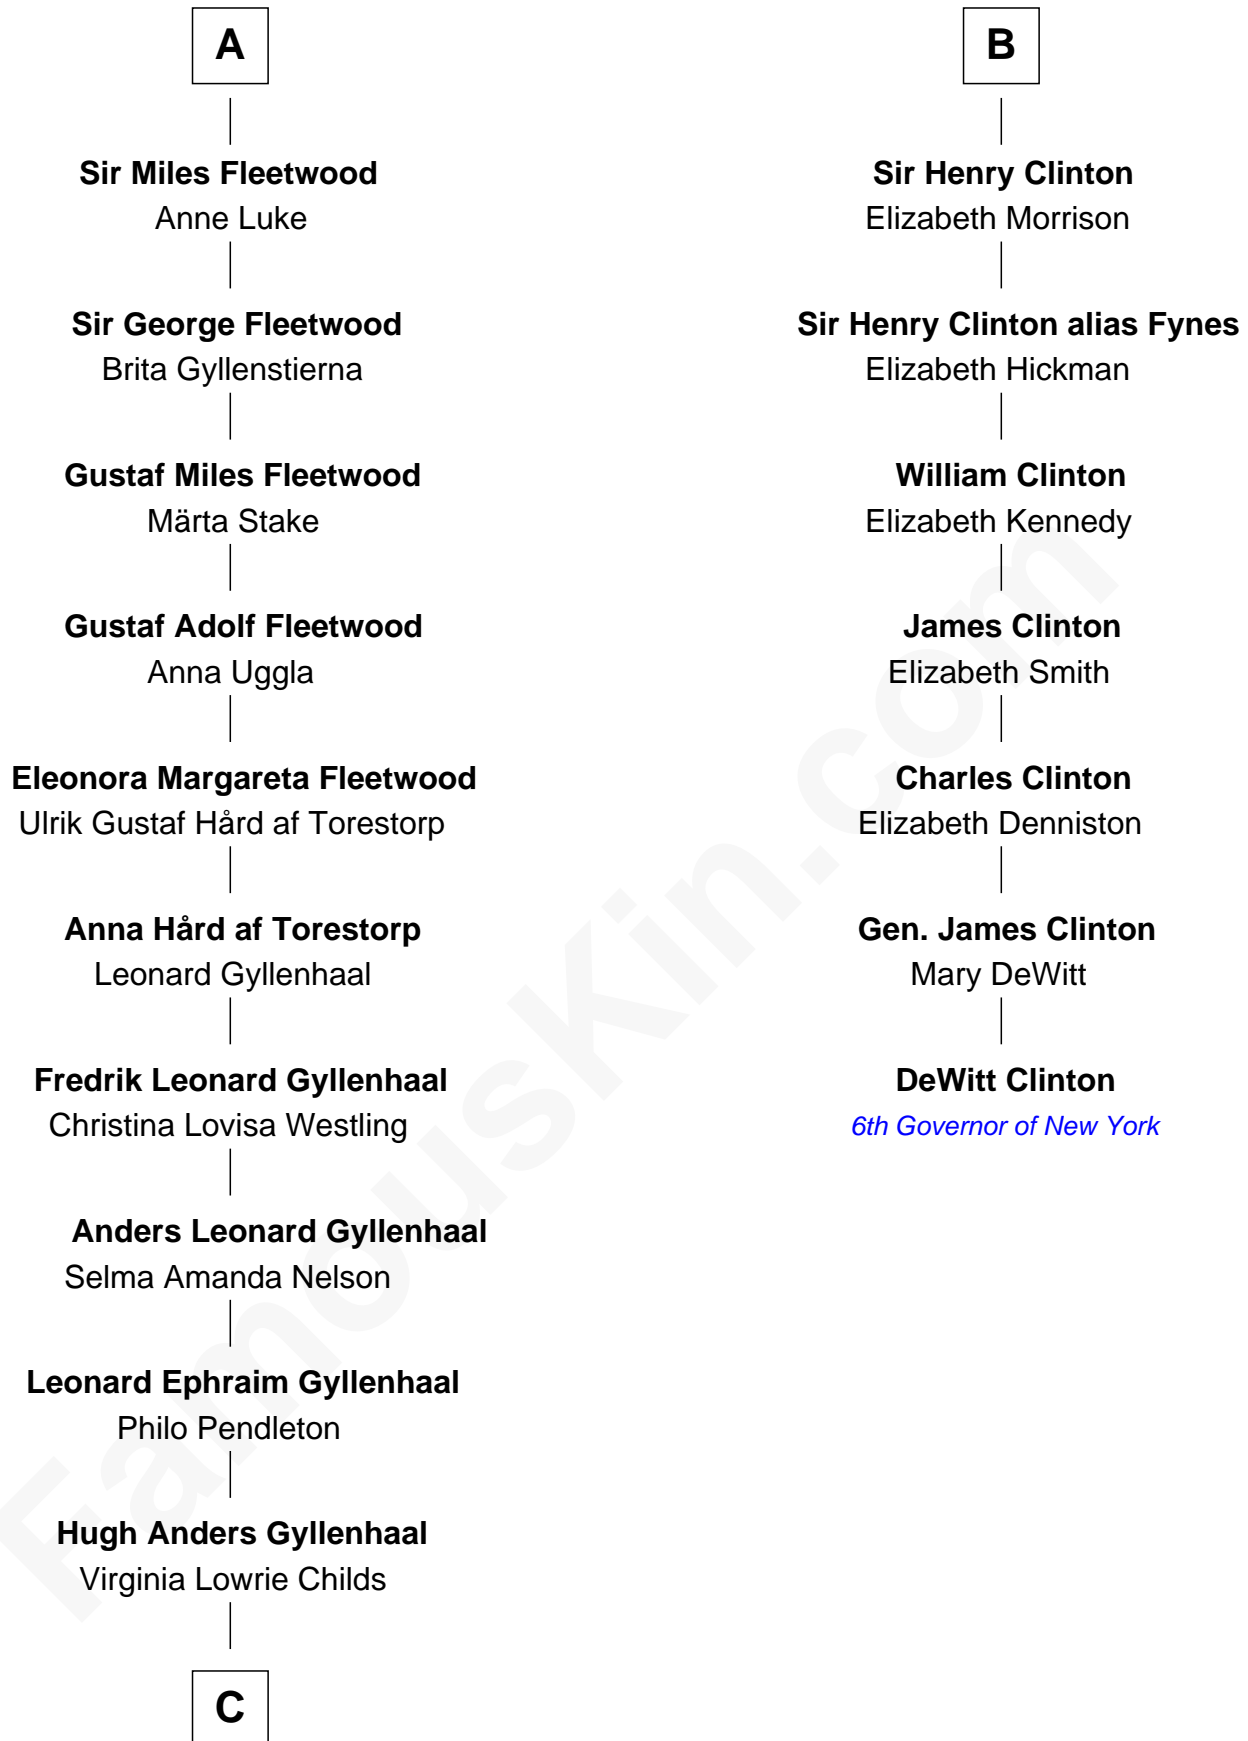

**FamousKin.com**  
**Relationship Chart of**  
**Maggie Gyllenhaal**  
*Movie Actress*

13th cousin 5 times removed of

**DeWitt Clinton**  
*6th Governor of New York*

**C**

Stephen Roark Gyllenhaal

Naomi Achs