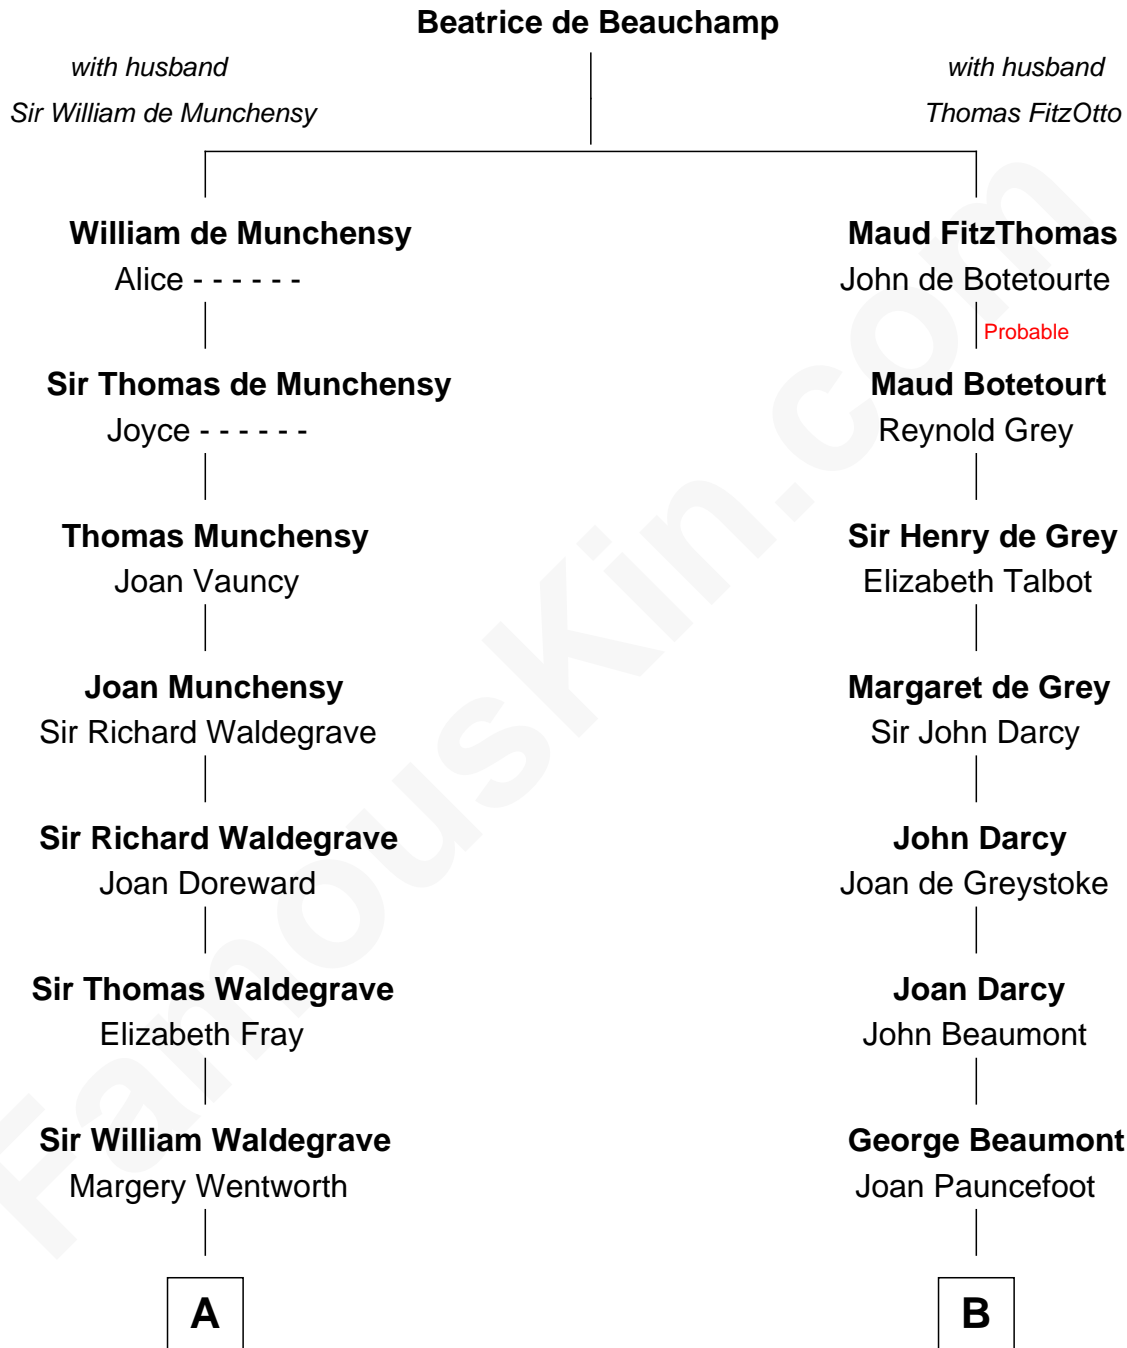

FamousKin.com
Relationship Chart of
Maggie Gyllenhaal
Movie Actress

16th cousin 5 times removed of

Lt. Gen. James Brudenell
Leader of the "Charge of the Light Brigade"

C

Anders Leonard Gyllenhaal

Selma Amanda Nelson

Leonard Ephraim Gyllenhaal

Philo Pendleton

Hugh Anders Gyllenhaal

Virginia Lowrie Childs

Stephen Roark Gyllenhaal

Naomi Achs

Maggie Gyllenhaal

Movie Actress