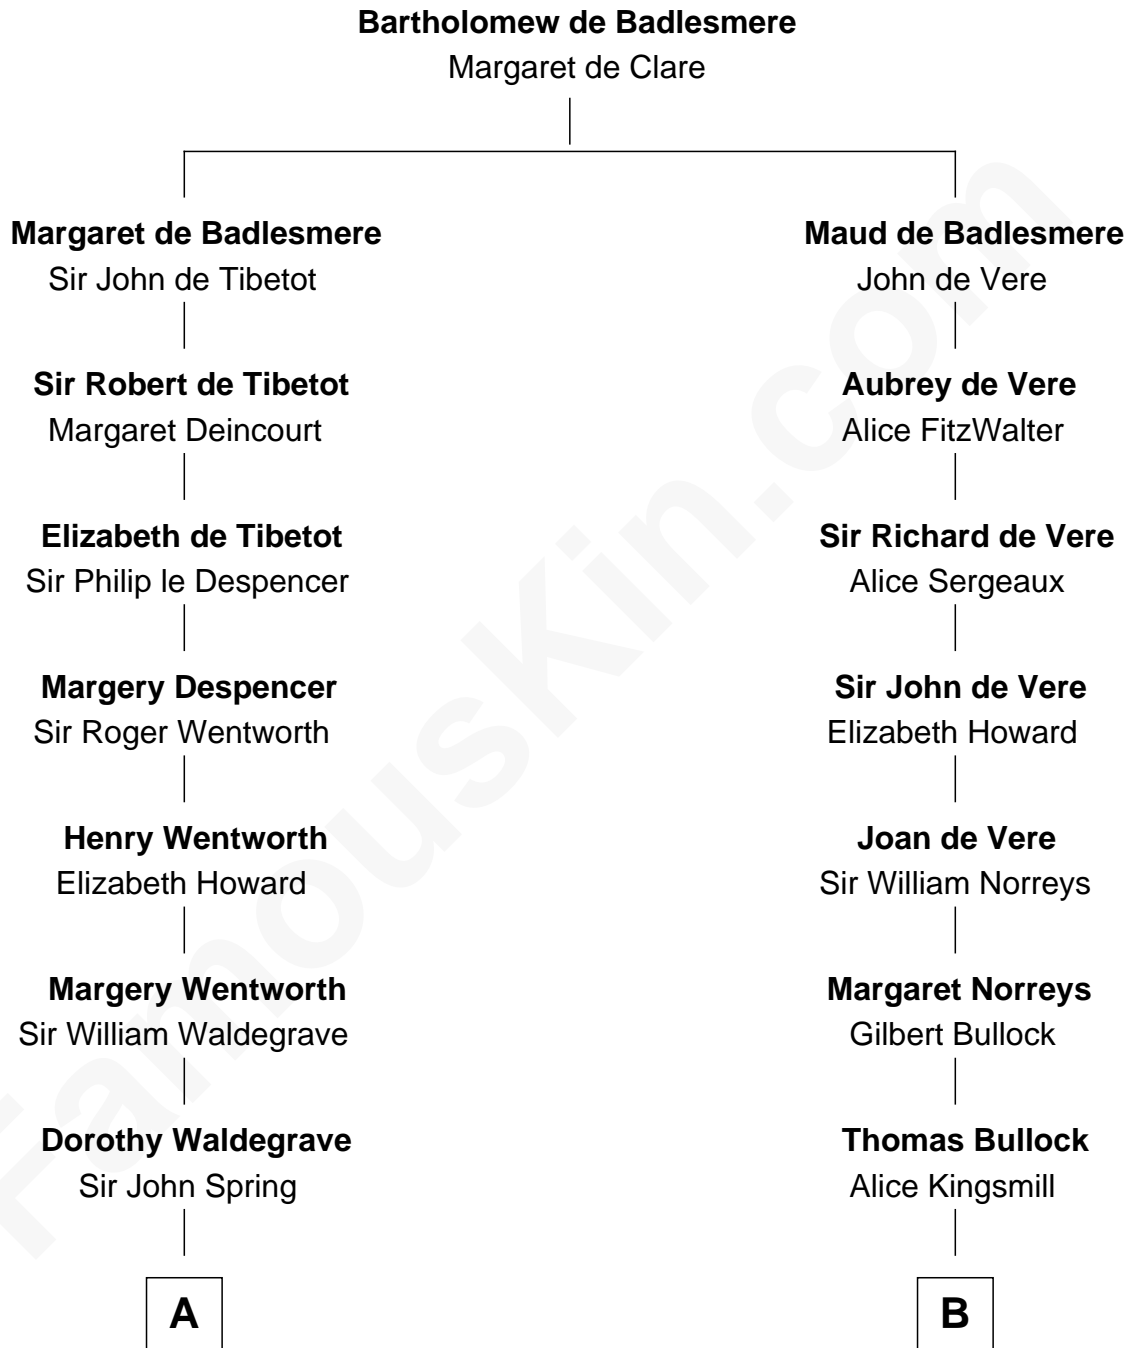

**FamousKin.com**  
**Relationship Chart of**  
**Maggie Gyllenhaal**  
*Movie Actress*

18th cousin 2 times removed of

**Alan Ladd**  
*Movie Actor*

FamousKin.com