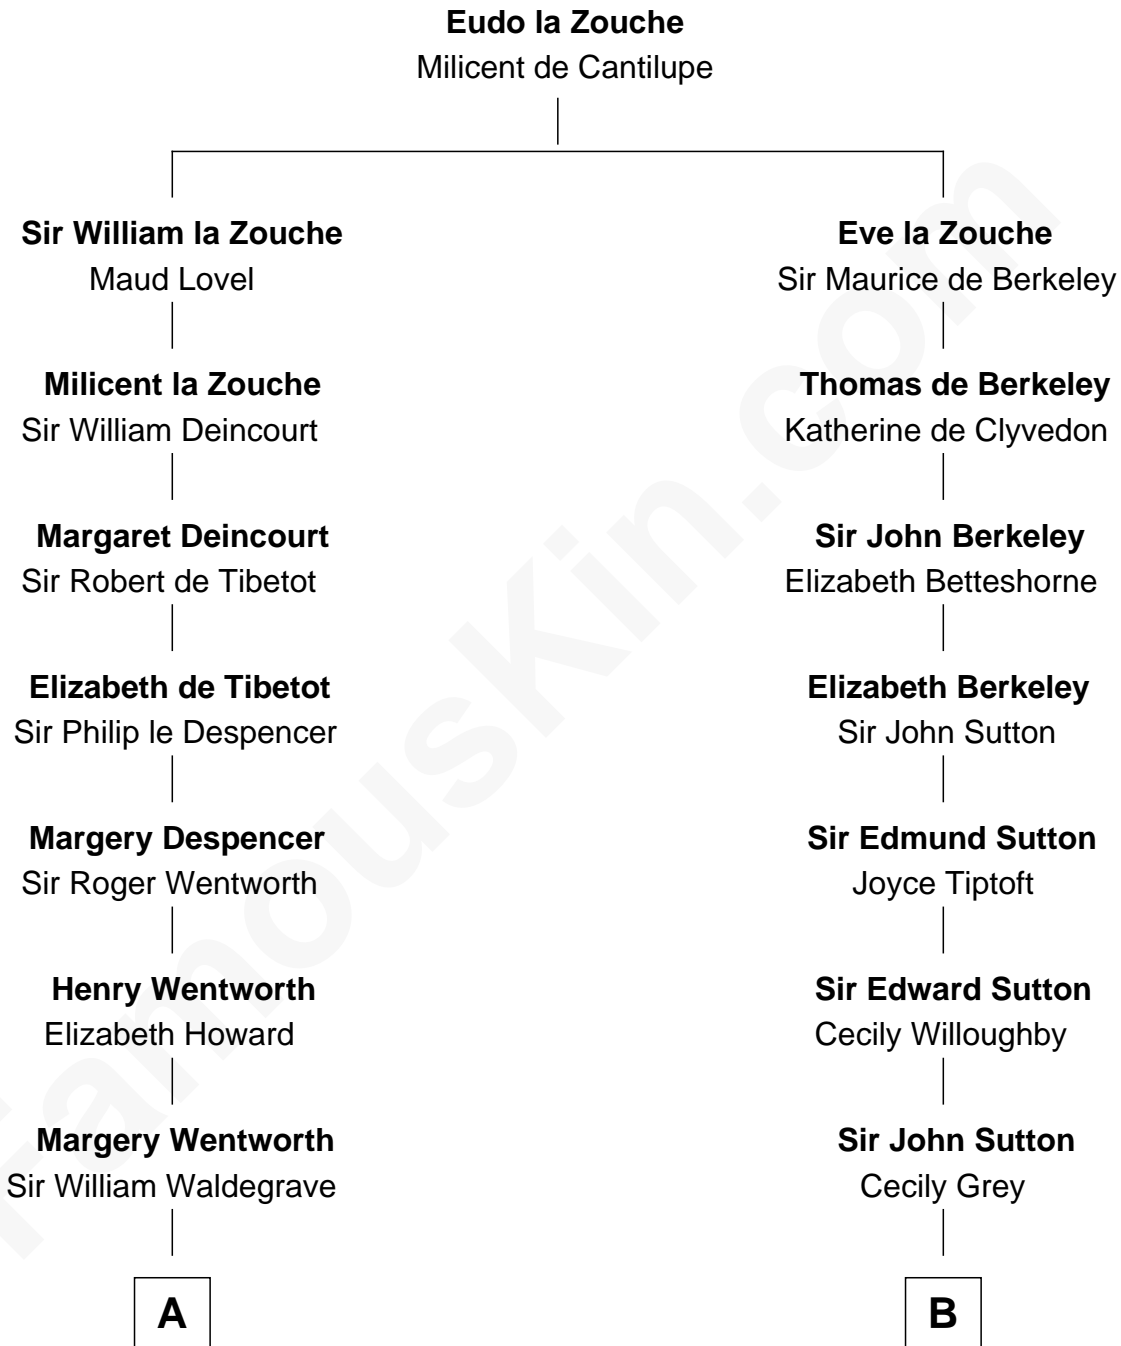

FamousKin.com
Relationship Chart of
Maggie Gyllenhaal
Movie Actress

20th cousin 1 time removed of

Alan Ladd
Movie Actor

C

Anders Leonard Gyllenhaal

Selma Amanda Nelson

Leonard Ephraim Gyllenhaal

Philo Pendleton