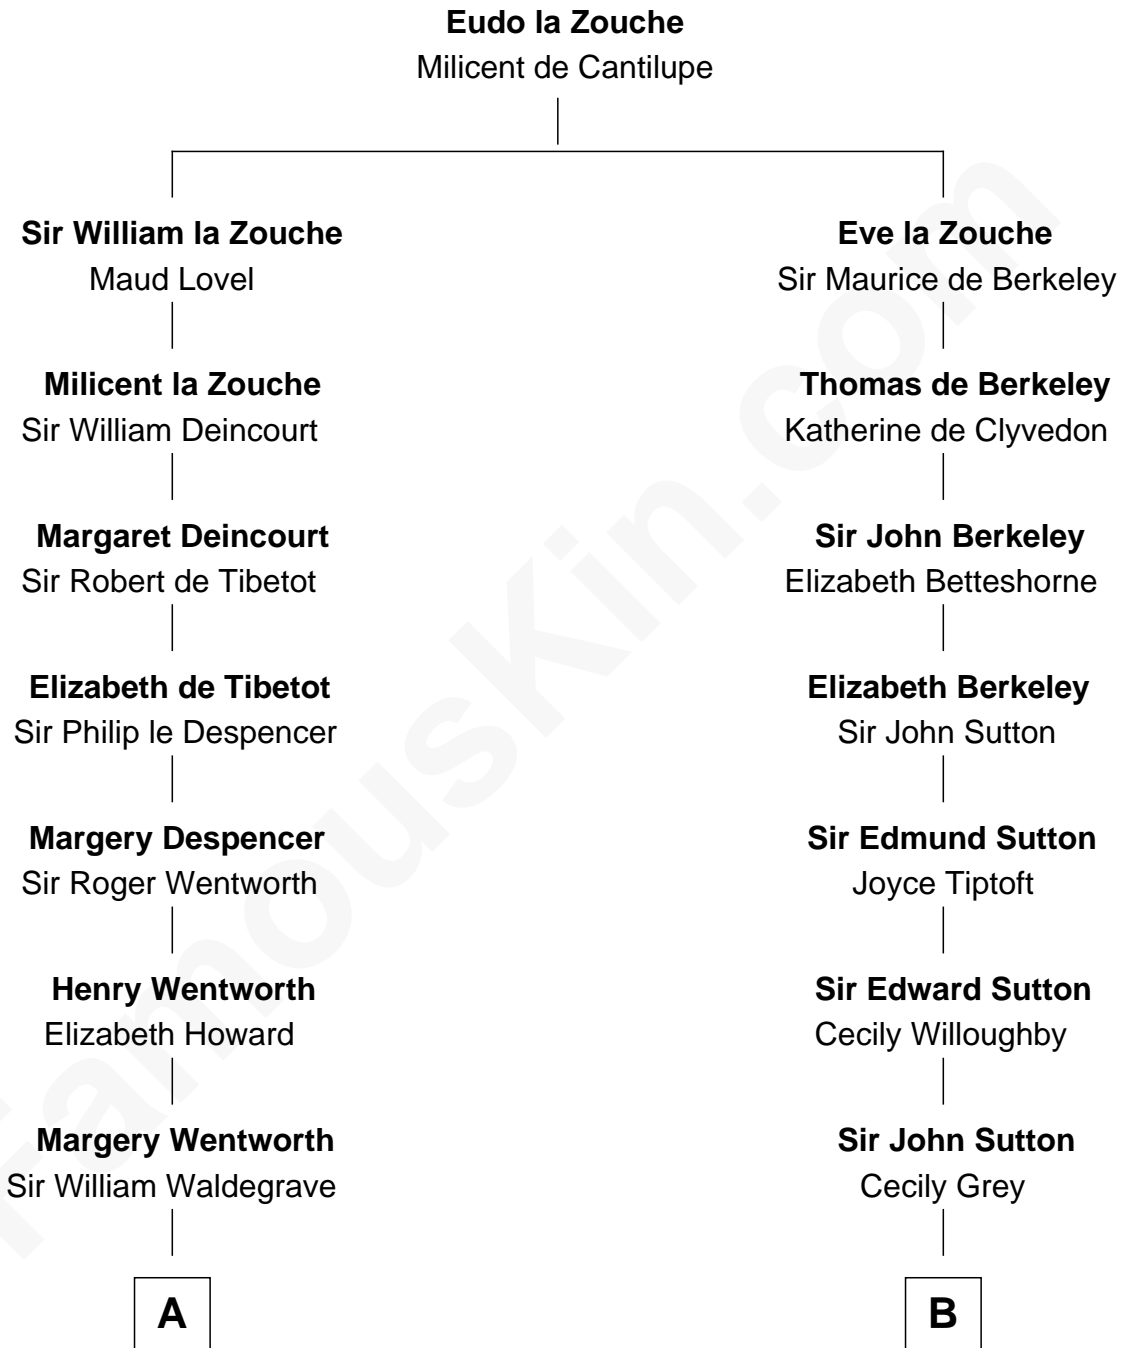

FamousKin.com
Relationship Chart of
Maggie Gyllenhaal
Movie Actress

19th cousin 2 times removed of
Dick Clark
Radio and TV Host

C

Anders Leonard Gyllenhaal

Selma Amanda Nelson

Leonard Ephraim Gyllenhaal

Philo Pendleton

Hugh Anders Gyllenhaal

Virginia Lowrie Childs

Stephen Roark Gyllenhaal

Naomi Achs

Maggie Gyllenhaal

Movie Actress

D

Charles Fuller Barnard