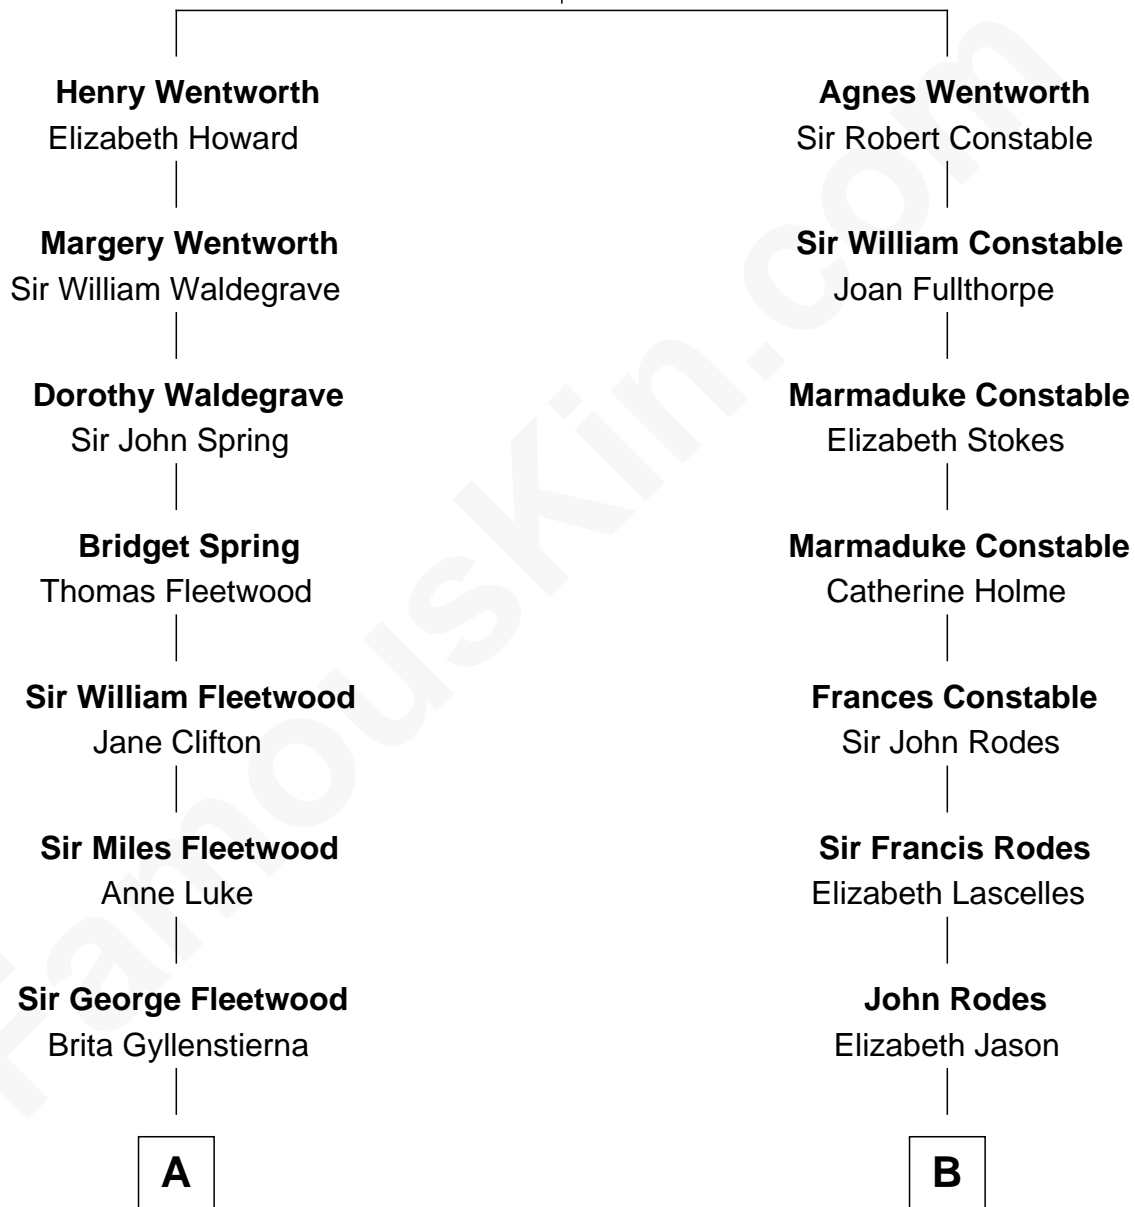

FamousKin.com
Relationship Chart of
Maggie Gyllenhaal
Movie Actress

16th cousin 1 time removed of

Illeana Douglas
TV and Movie Actress

Sir Roger Wentworth
 Margery Despencer

Illeana Douglas photo by [Lan Bui](#) (CC BY-SA 2.0)