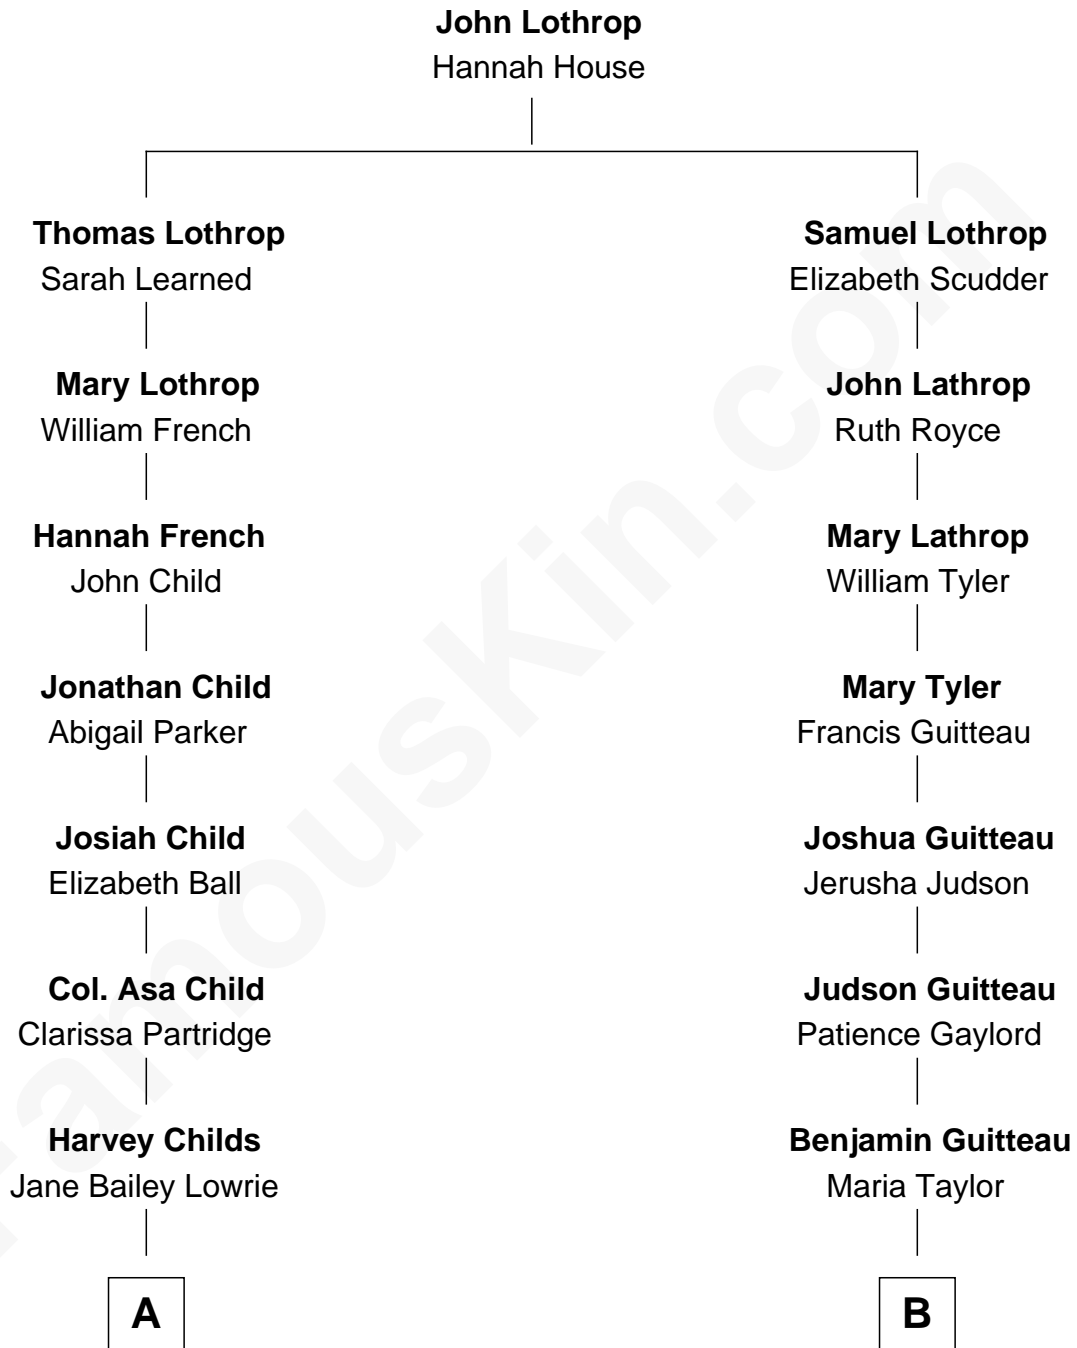

FamousKin.com
Relationship Chart of
Maggie Gyllenhaal
Movie Actress

10th cousin 1 time removed of

Henry A. Wallace
33rd U.S. Vice-President

A

Walter Cameron Childs

Edith Worcester Smith

Geoffrey Stafford Childs

Olivia Hughes Waelchli

Virginia Lowrie Childs

Hugh Anders Gyllenhaal

Stephen Roark Gyllenhaal

Naomi Achs

Maggie Gyllenhaal

Movie Actress

B

Emmeline Guitteau

James Howell White

Mary Ann Matilda White

John Avery Brodhead

Carrie May Brodhead

Henry Cantwell Wallace

Henry A. Wallace

33rd U.S. Vice-President