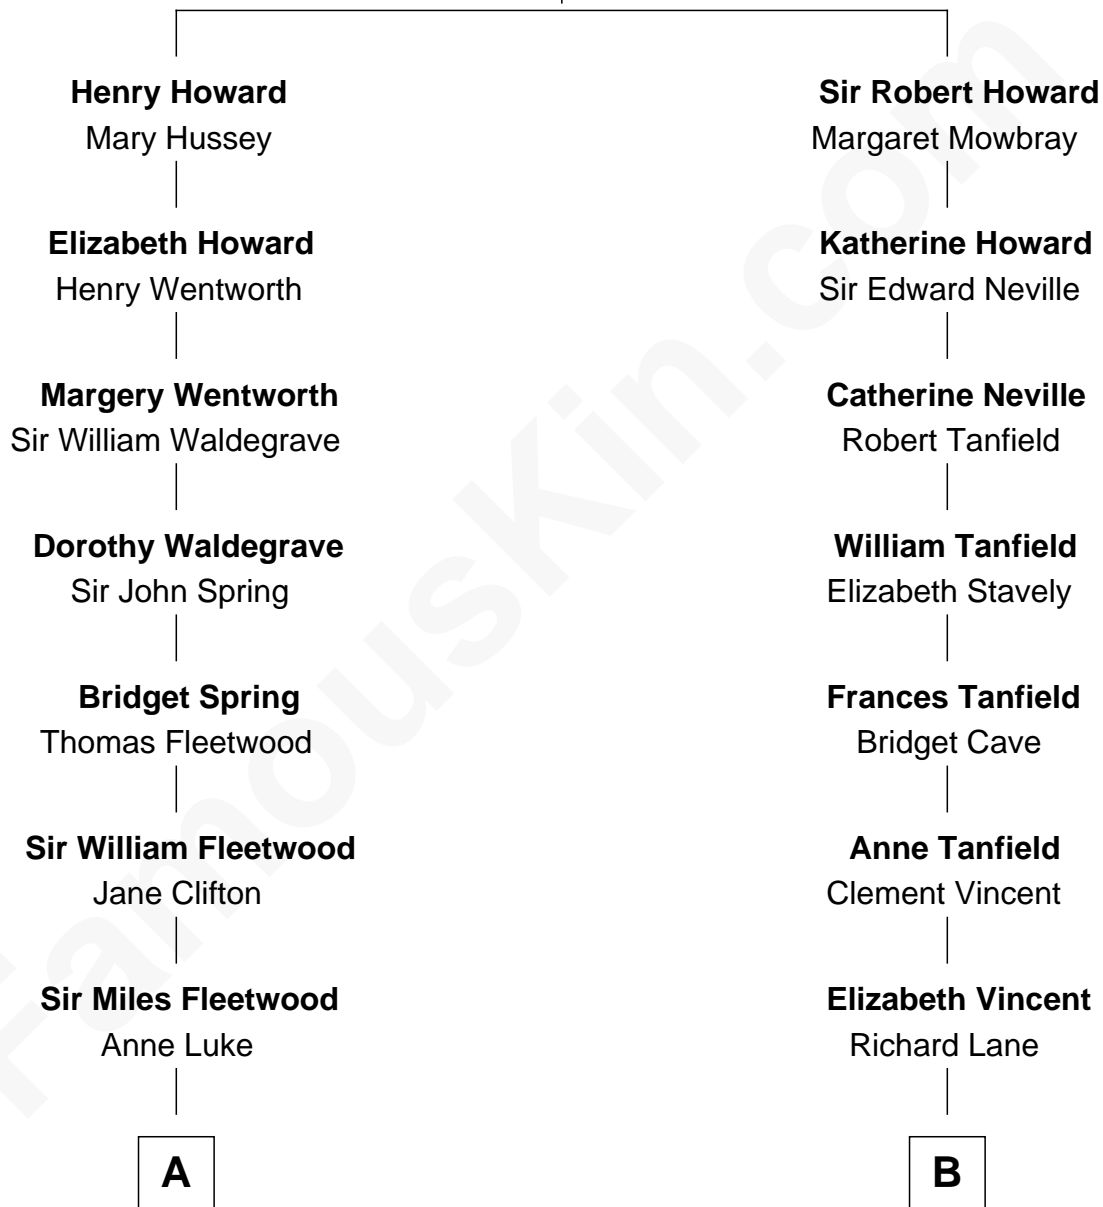

FamousKin.com
Relationship Chart of
Maggie Gyllenhaal
Movie Actress

17th cousin 2 times removed of
Mary Chapin Carpenter
Singer and Songwriter

Sir John Howard
 Alice Tendring

C

—
Harrison Marshall Robertson

Mary MacKenzie

—
Mary Bowie Robertson

Chapin Carpenter

—
Mary Chapin Carpenter

Singer and Songwriter

FamousKin.com