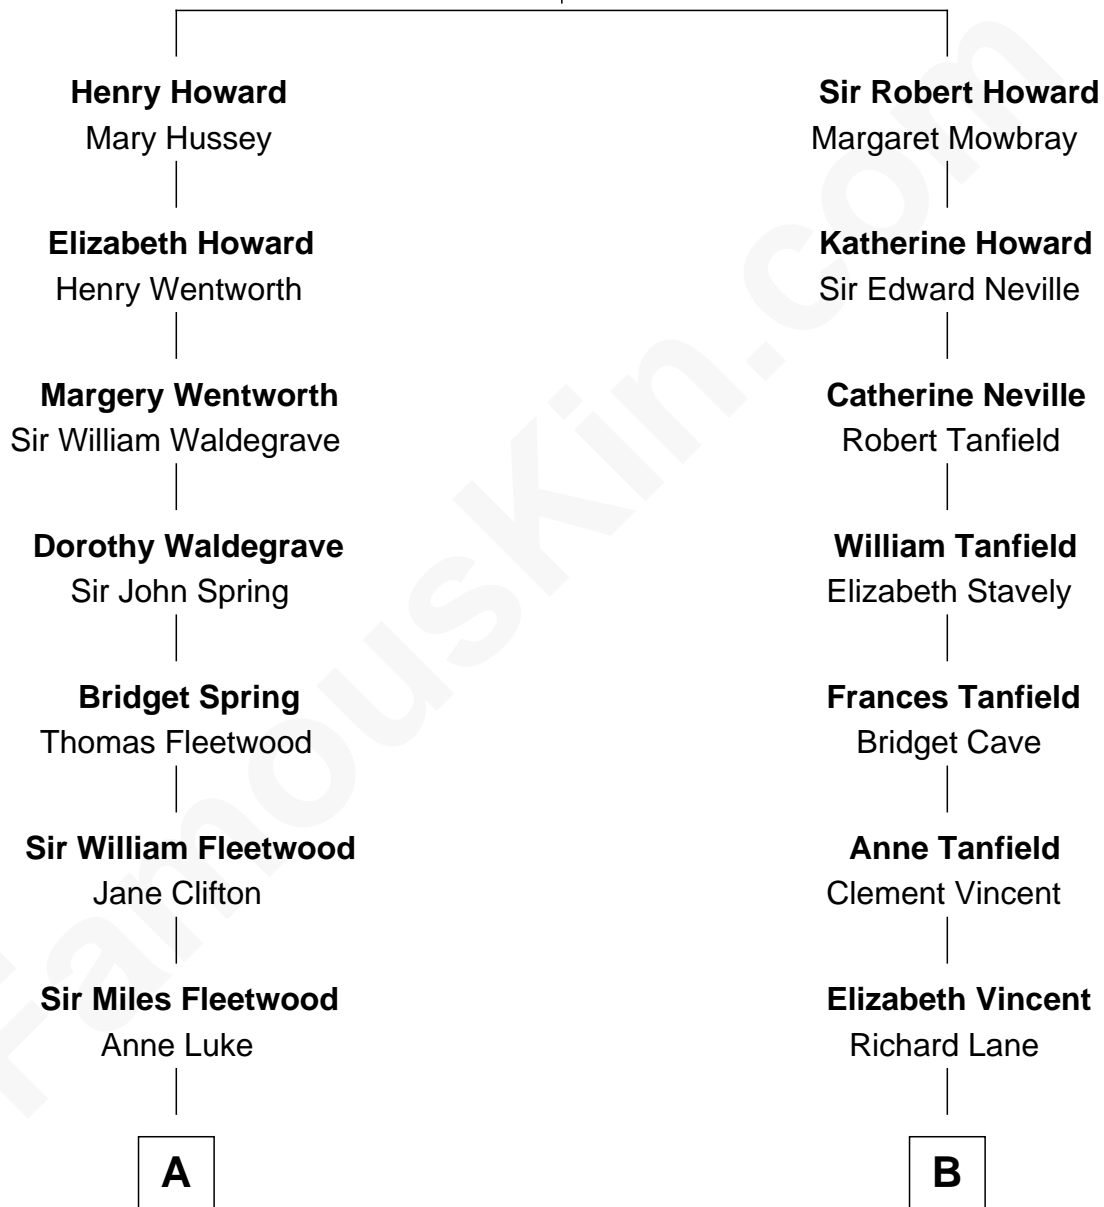

**FamousKin.com**  
**Relationship Chart of**  
**Maggie Gyllenhaal**  
*Movie Actress*

17th cousin 2 times removed of  
**Edward Norton**  
*Movie Actor*

**Sir John Howard**  
 Alice Tendring

**C**

**Betty Kent Harrison**  
Edward Mower Norton

**Edward Mower Norton**  
Lydia Robinson Rouse

**Edward Norton**  
*Movie Actor*

FamousKin.com