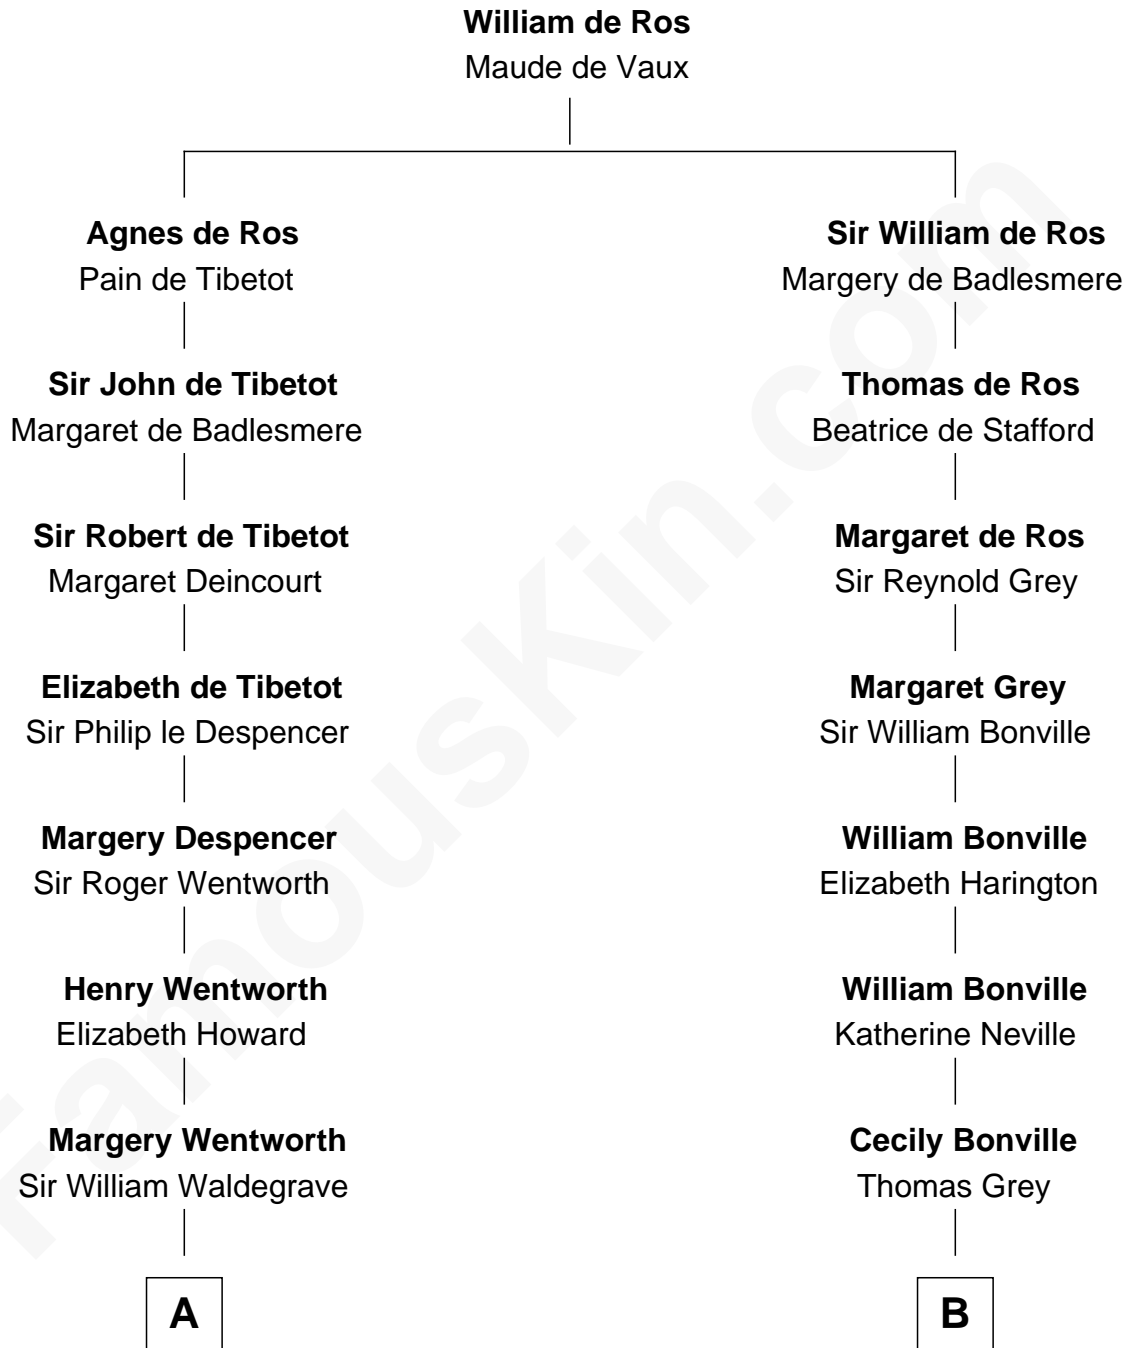

FamousKin.com
Relationship Chart of
Maggie Gyllenhaal
Movie Actress

18th cousin 3 times removed of
Oliver Wendell Holmes, Jr.
U.S. Supreme Court Justice

C

Anders Leonard Gyllenhaal
Selma Amanda Nelson

Leonard Ephraim Gyllenhaal
Philo Pendleton

Hugh Anders Gyllenhaal
Virginia Lowrie Childs

Stephen Roark Gyllenhaal
Naomi Achs

Maggie Gyllenhaal
Movie Actress

D

Oliver Wendell Holmes
Amelia Lee Jackson

Oliver Wendell Holmes, Jr.
U.S. Supreme Court Justice