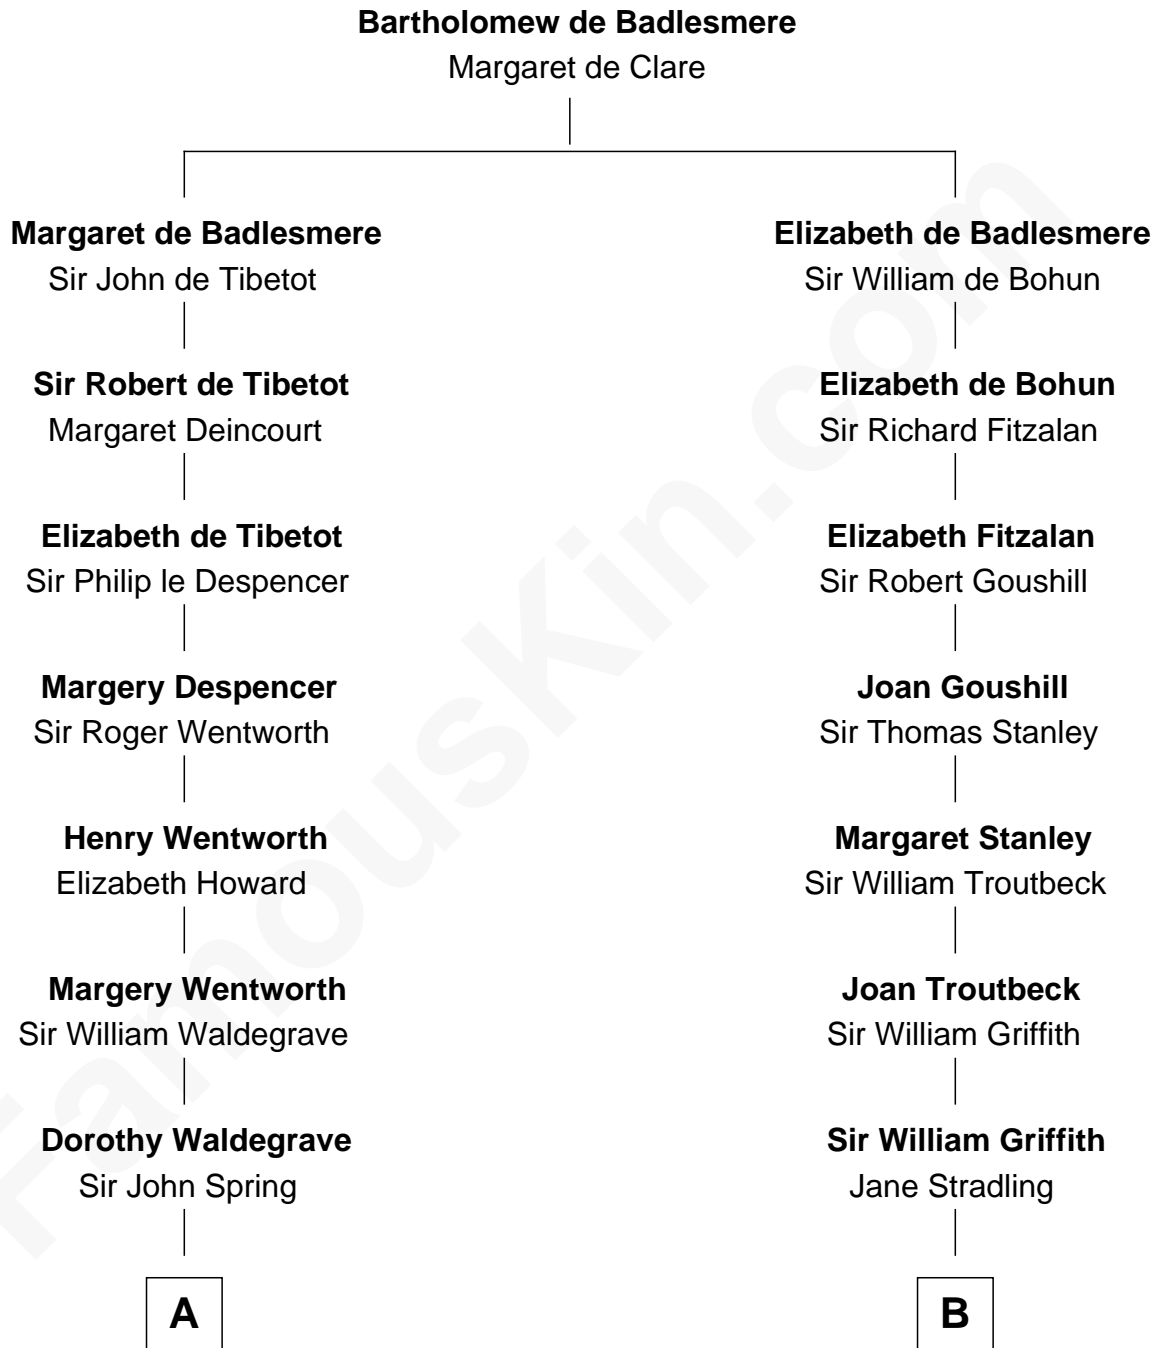

**FamousKin.com**  
**Relationship Chart of**  
**Maggie Gyllenhaal**  
*Movie Actress*

17th cousin 3 times removed of  
**Oliver Wendell Holmes, Jr.**  
*U.S. Supreme Court Justice*

**C**

—  
**Leonard Ephraim Gyllenhaal**

Philo Pendleton

—  
**Hugh Anders Gyllenhaal**

Virginia Lowrie Childs

—  
**Stephen Roark Gyllenhaal**

Naomi Achs

—  
**Maggie Gyllenhaal**

*Movie Actress*

FamousKin.com