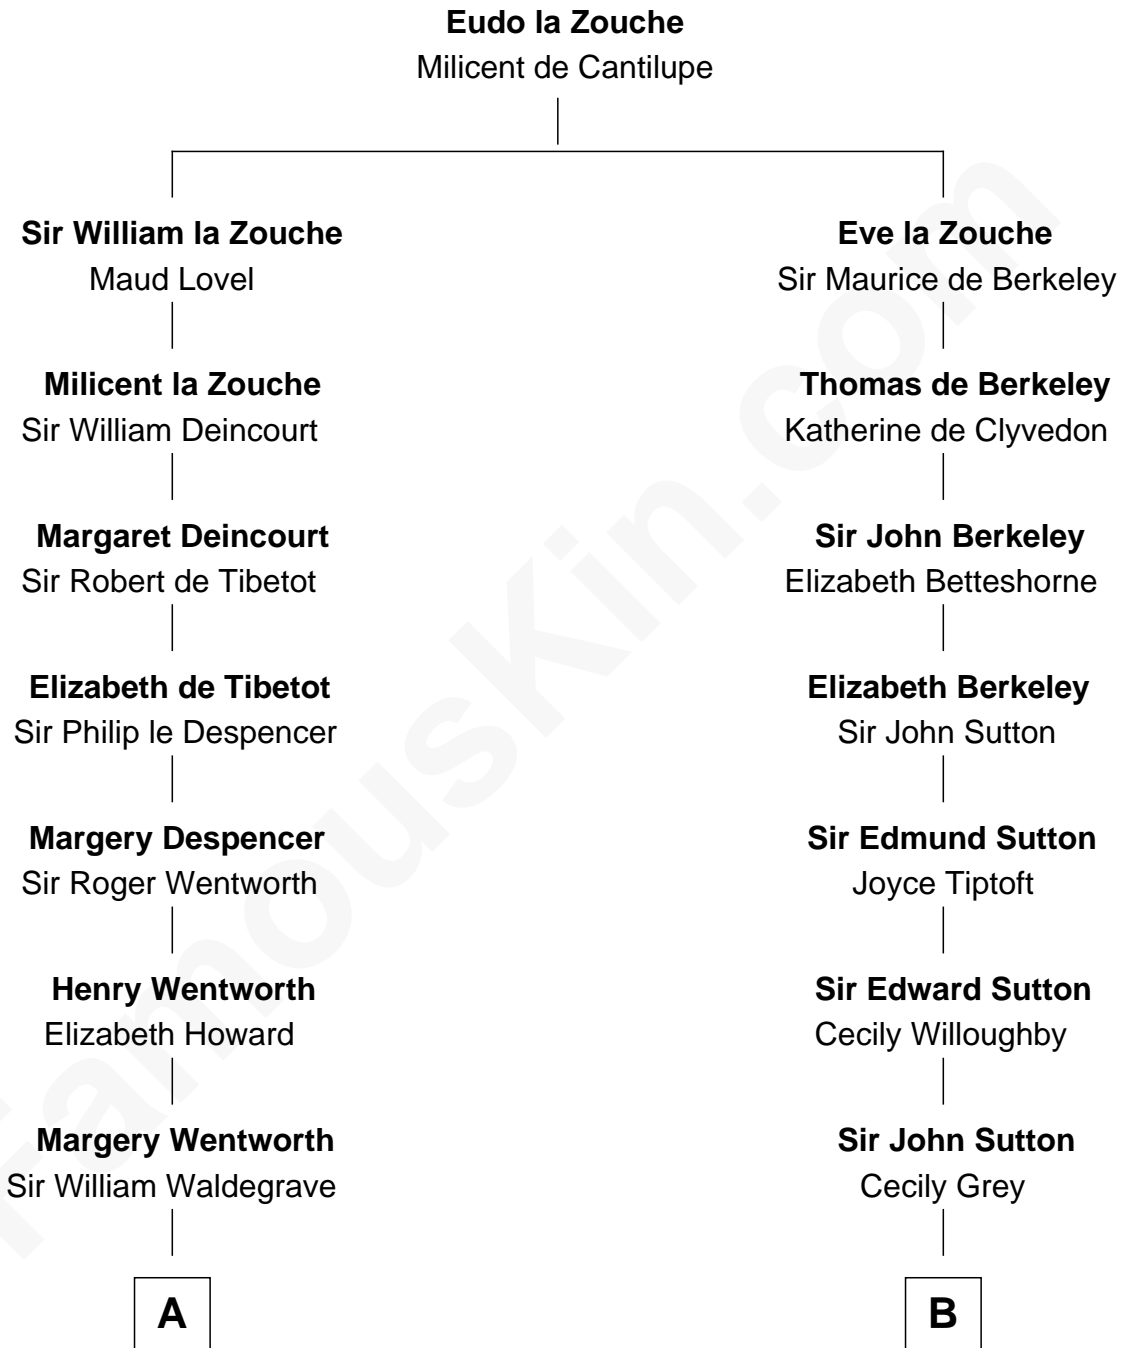

FamousKin.com
Relationship Chart of
Maggie Gyllenhaal
Movie Actress

17th cousin 4 times removed of
Oliver Wendell Holmes, Jr.
U.S. Supreme Court Justice

C

Anders Leonard Gyllenhaal

Selma Amanda Nelson

Leonard Ephraim Gyllenhaal