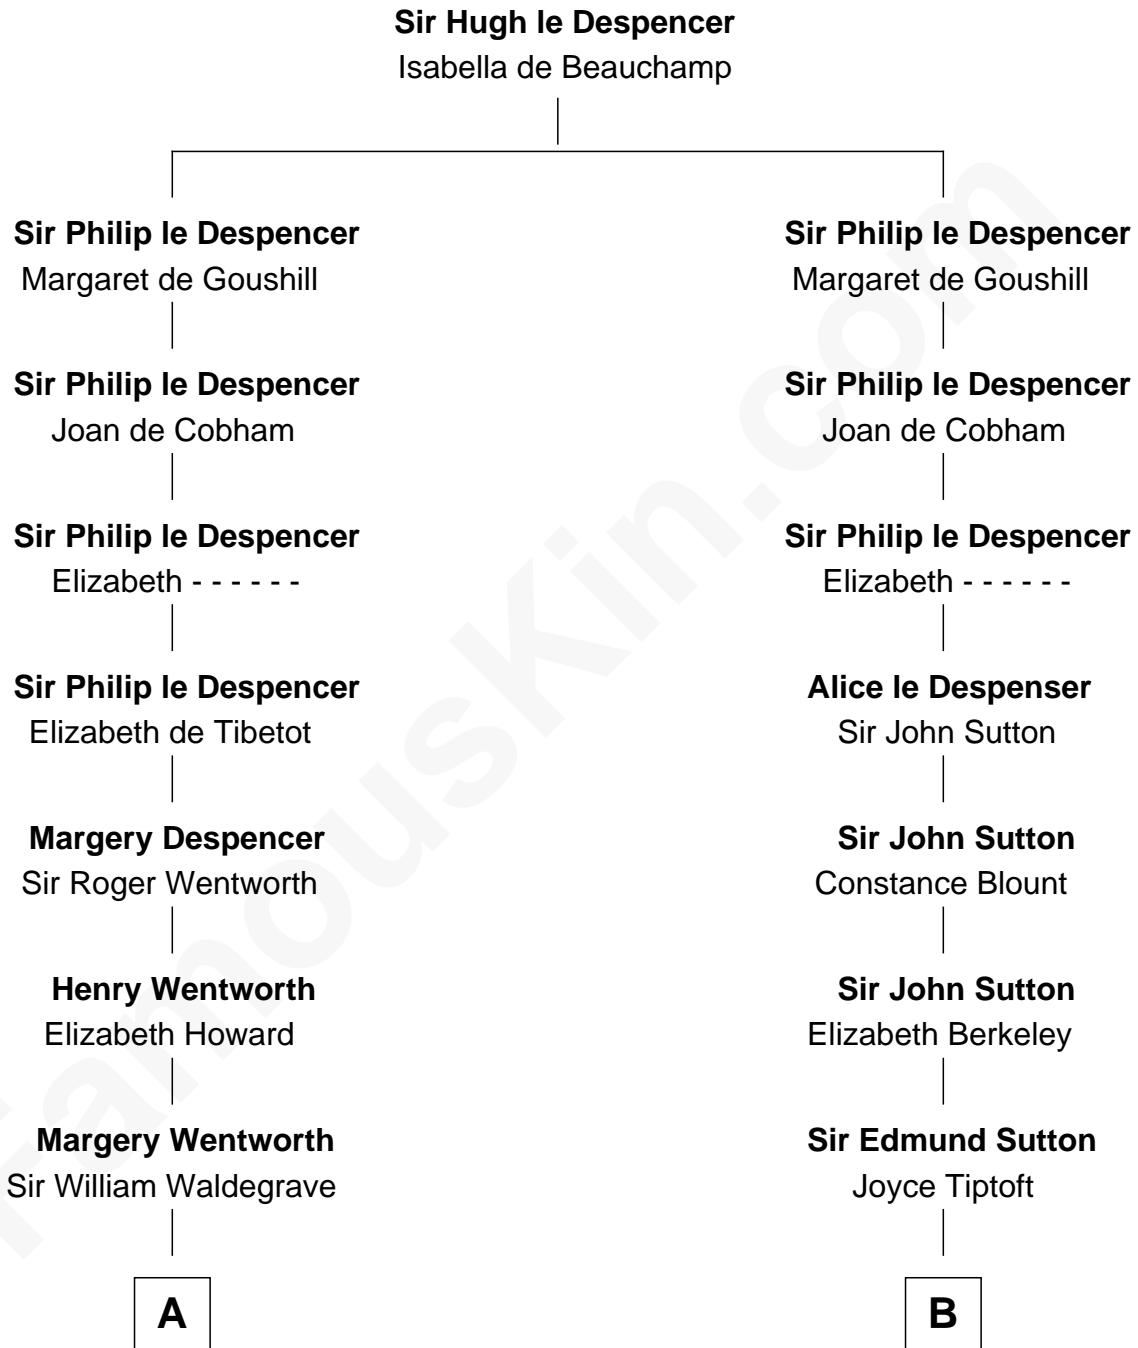

FamousKin.com
Relationship Chart of
Maggie Gyllenhaal
Movie Actress

19th cousin 2 times removed of
Oliver Wendell Holmes, Jr.
U.S. Supreme Court Justice

C

Anders Leonard Gyllenhaal

Selma Amanda Nelson

Leonard Ephraim Gyllenhaal