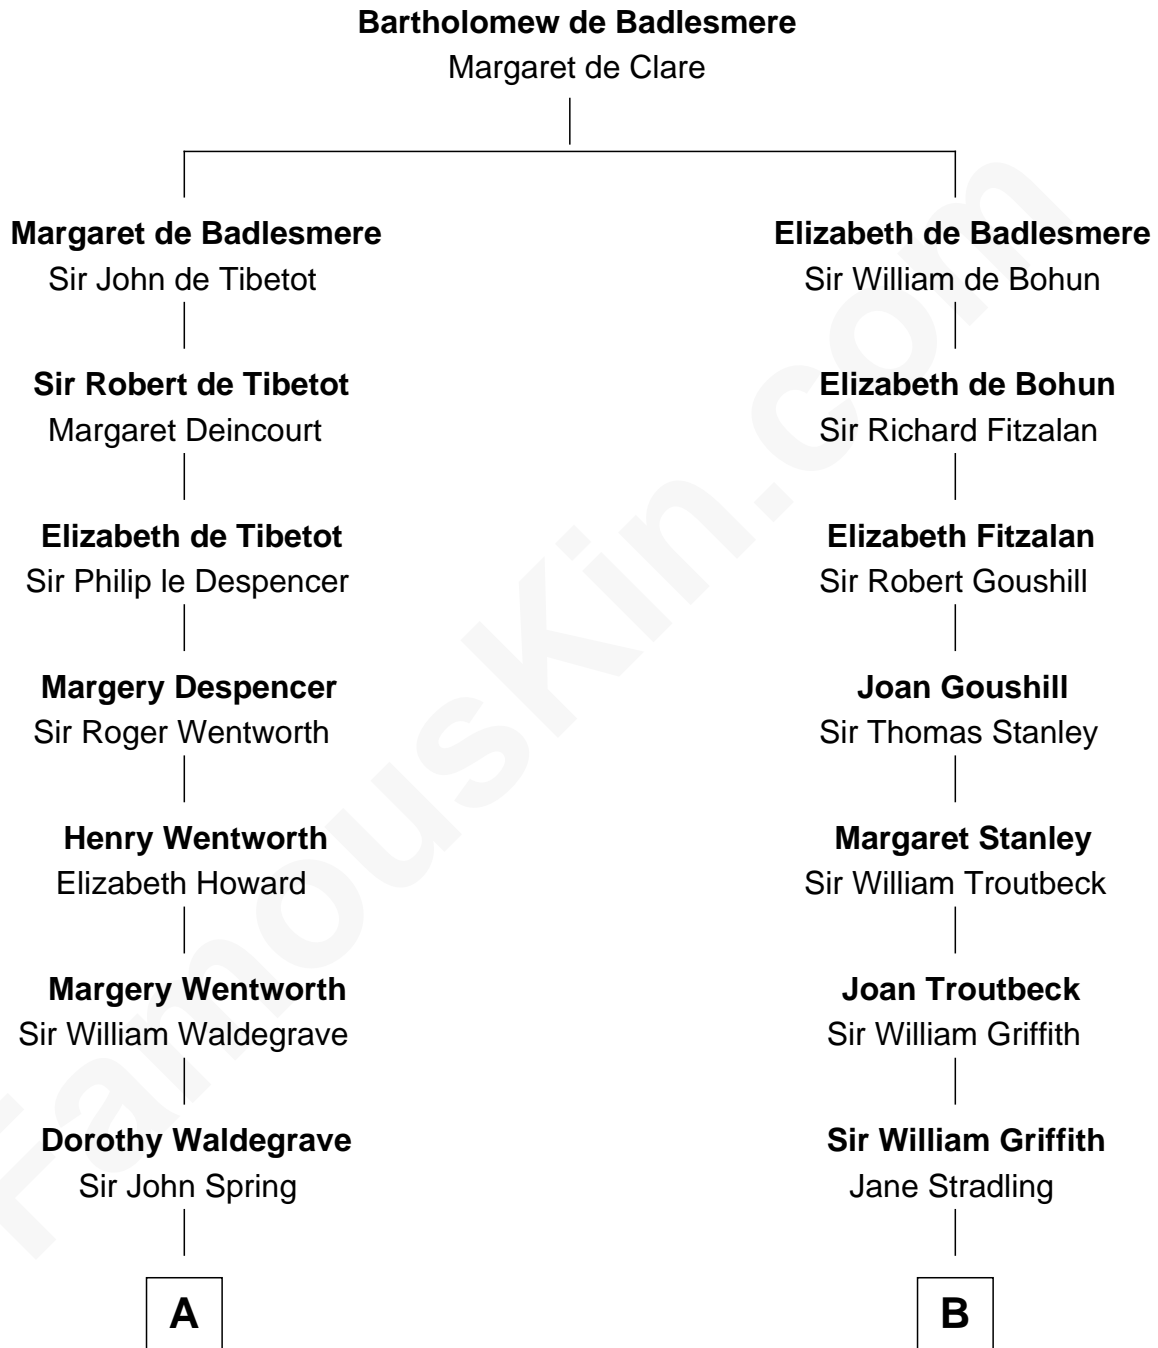

FamousKin.com
Relationship Chart of
Maggie Gyllenhaal
Movie Actress

16th cousin 4 times removed of
Oliver Wendell Holmes, Sr.
American "Fireside" Poet

C

Leonard Ephraim Gyllenhaal

Philo Pendleton

Hugh Anders Gyllenhaal

Virginia Lowrie Childs

Stephen Roark Gyllenhaal

Naomi Achs

Maggie Gyllenhaal

Movie Actress

FamousKin.com