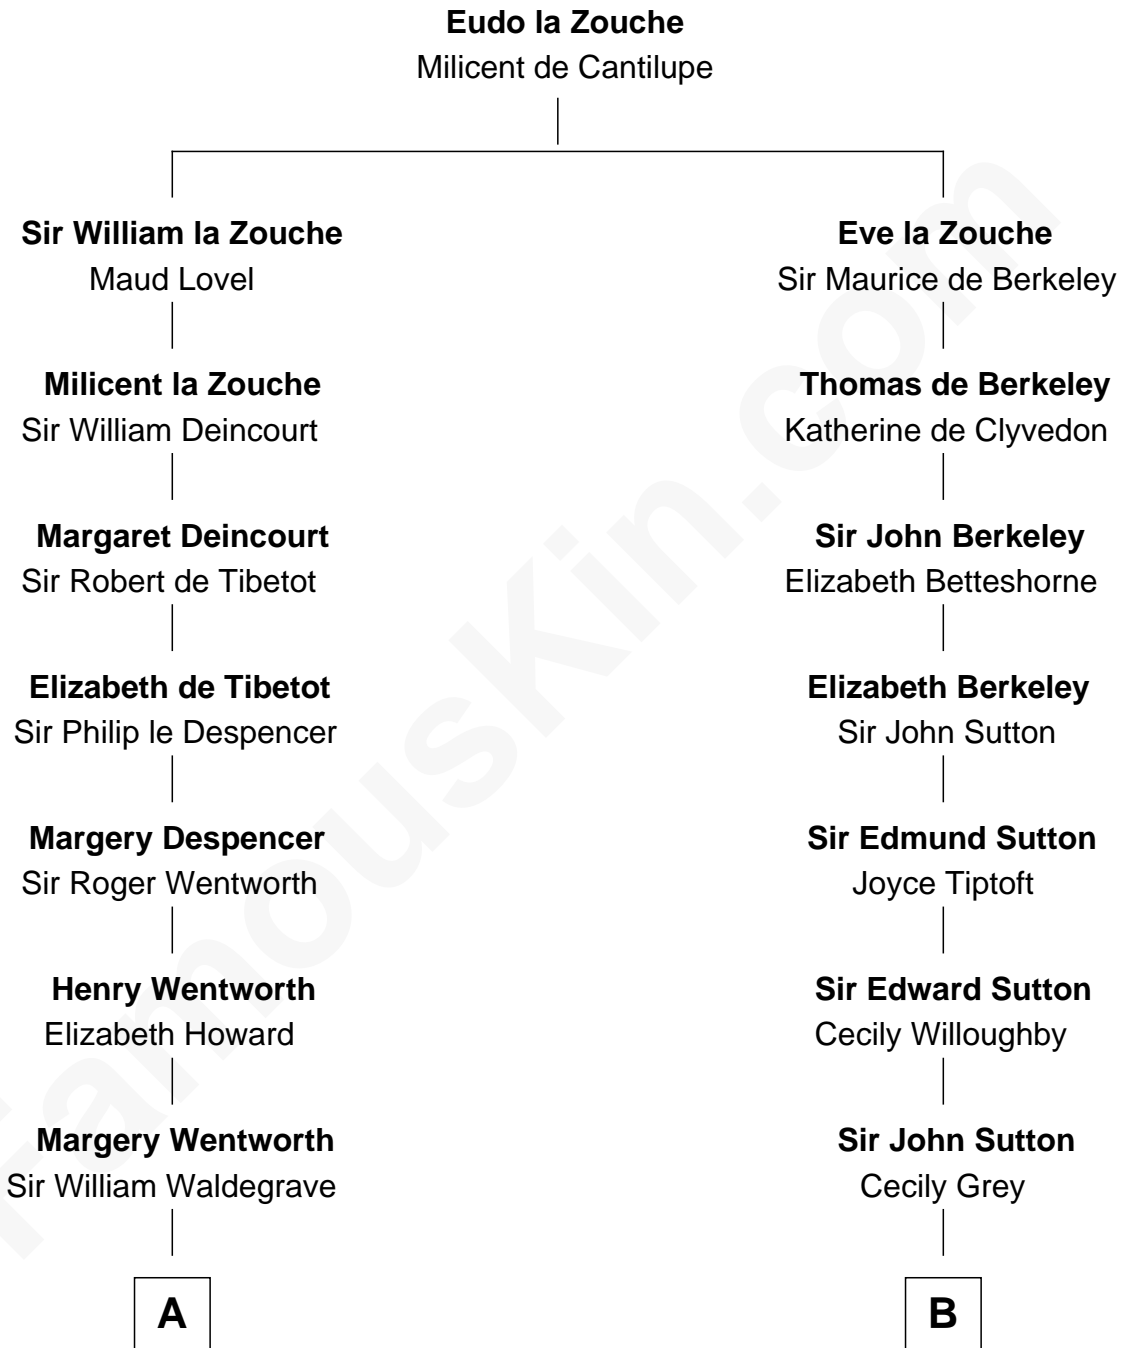

FamousKin.com
Relationship Chart of
Maggie Gyllenhaal
Movie Actress

16th cousin 5 times removed of
Oliver Wendell Holmes, Sr.
American "Fireside" Poet

C

Anders Leonard Gyllenhaal

Selma Amanda Nelson

Leonard Ephraim Gyllenhaal