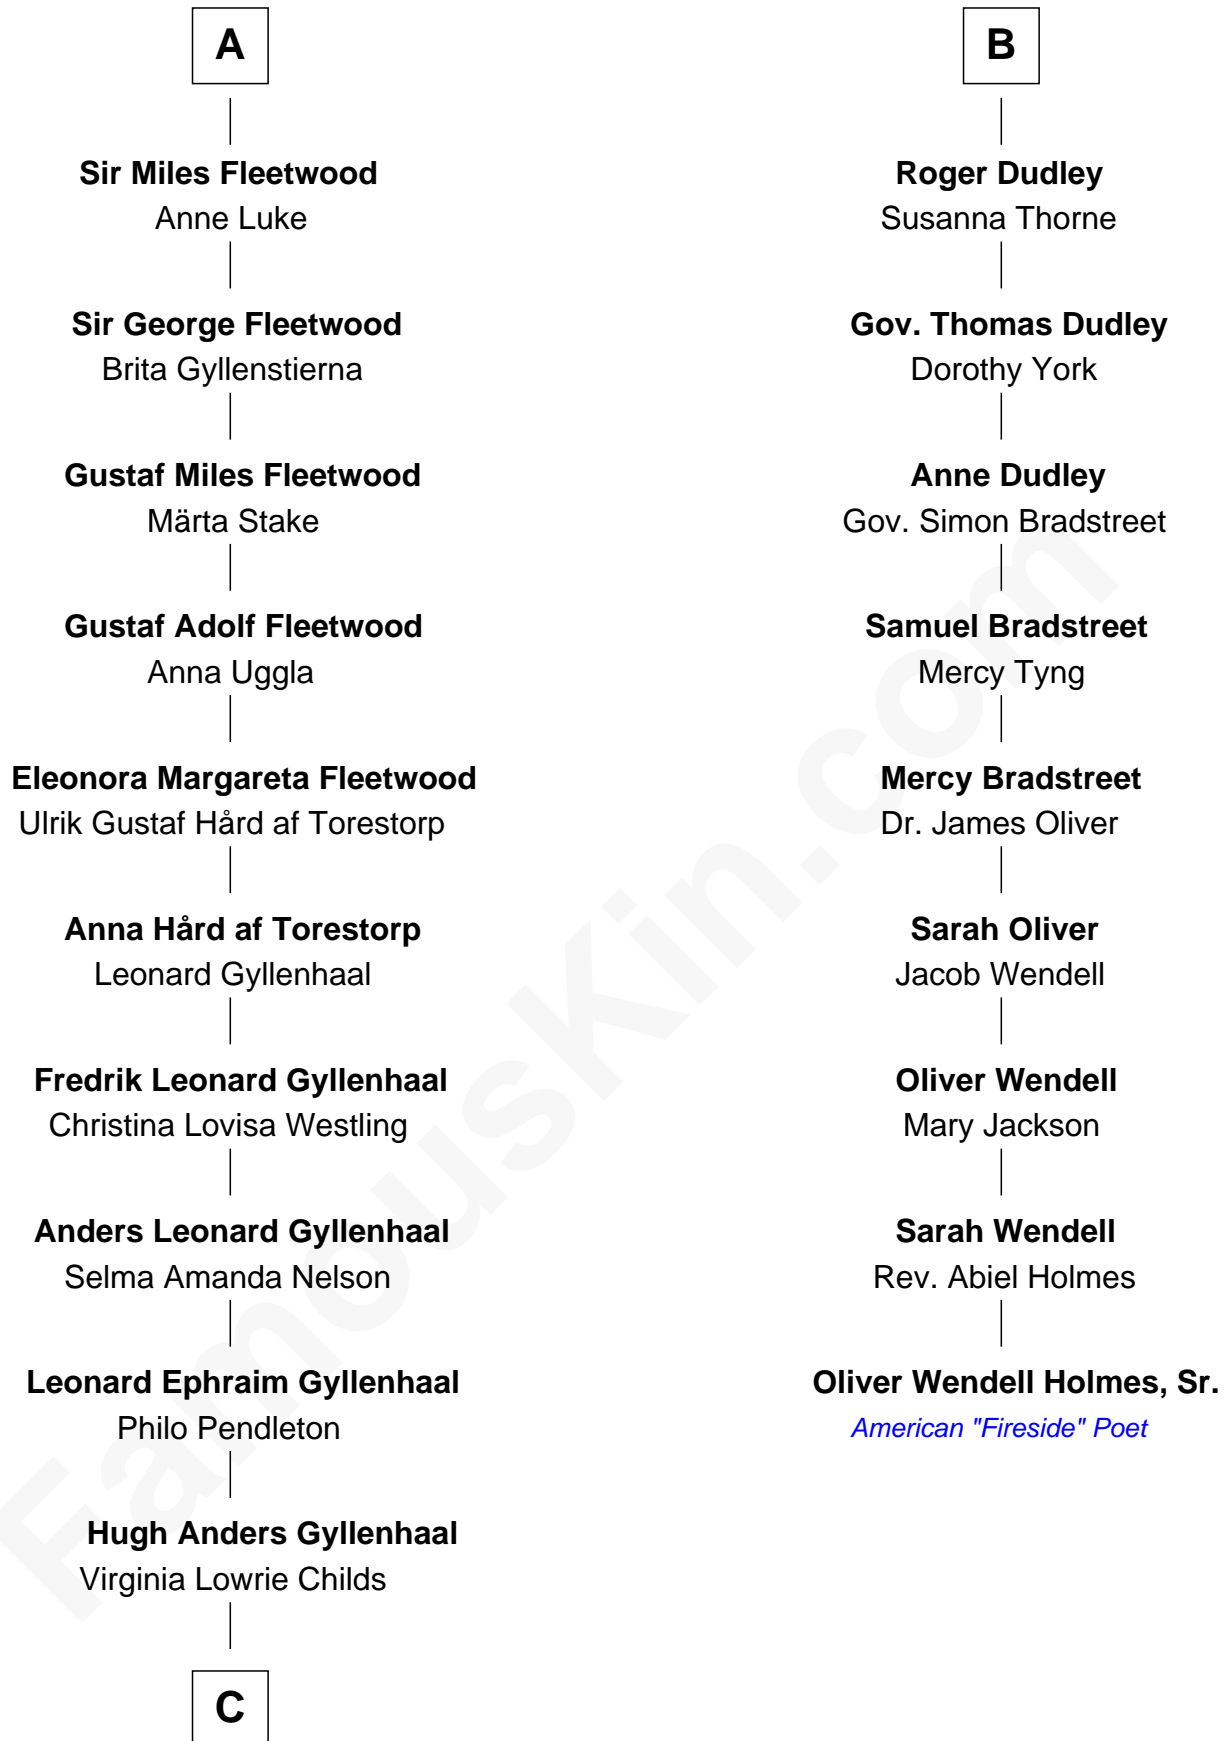

FamousKin.com
Relationship Chart of
Maggie Gyllenhaal
Movie Actress

15th cousin 3 times removed of
Oliver Wendell Holmes, Sr.
American "Fireside" Poet

C

Stephen Roark Gyllenhaal

Naomi Achs

Maggie Gyllenhaal

Movie Actress

FamousKin.com