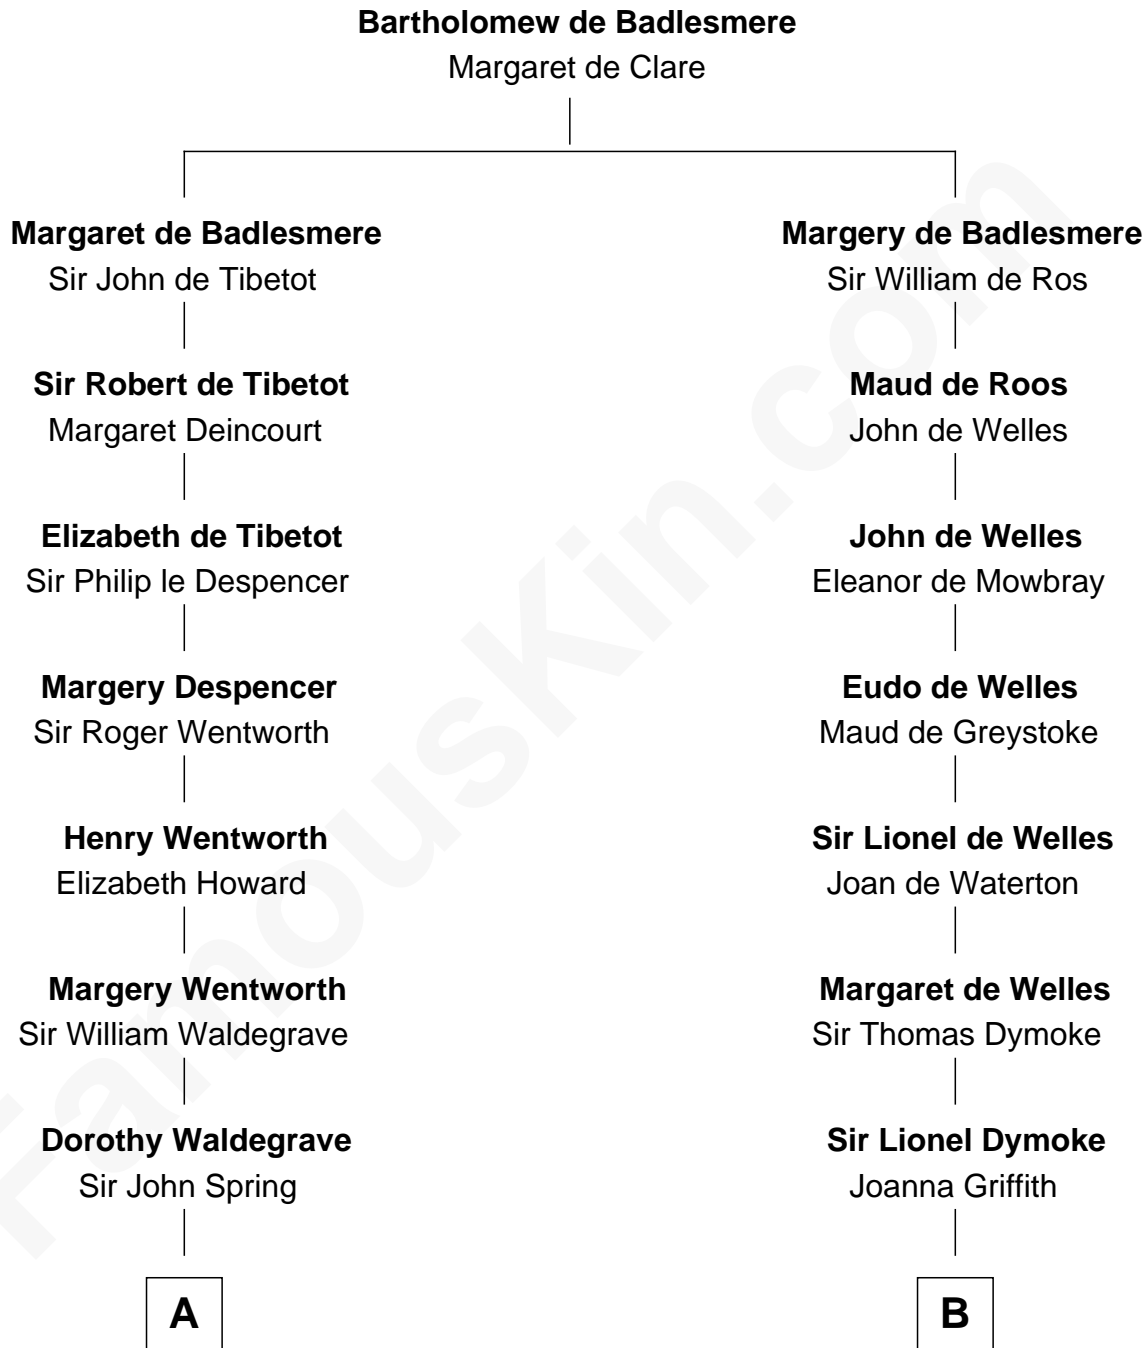

**FamousKin.com**  
**Relationship Chart of**  
**Maggie Gyllenhaal**  
*Movie Actress*

17th cousin 3 times removed of  
**Ichabod Goodwin**  
*27th Governor of New Hampshire*

**C**

Leonard Ephraim Gyllenhaal

Philo Pendleton

Hugh Anders Gyllenhaal

Virginia Lowrie Childs

Stephen Roark Gyllenhaal

Naomi Achs

Maggie Gyllenhaal

*Movie Actress*

FamousKin.com