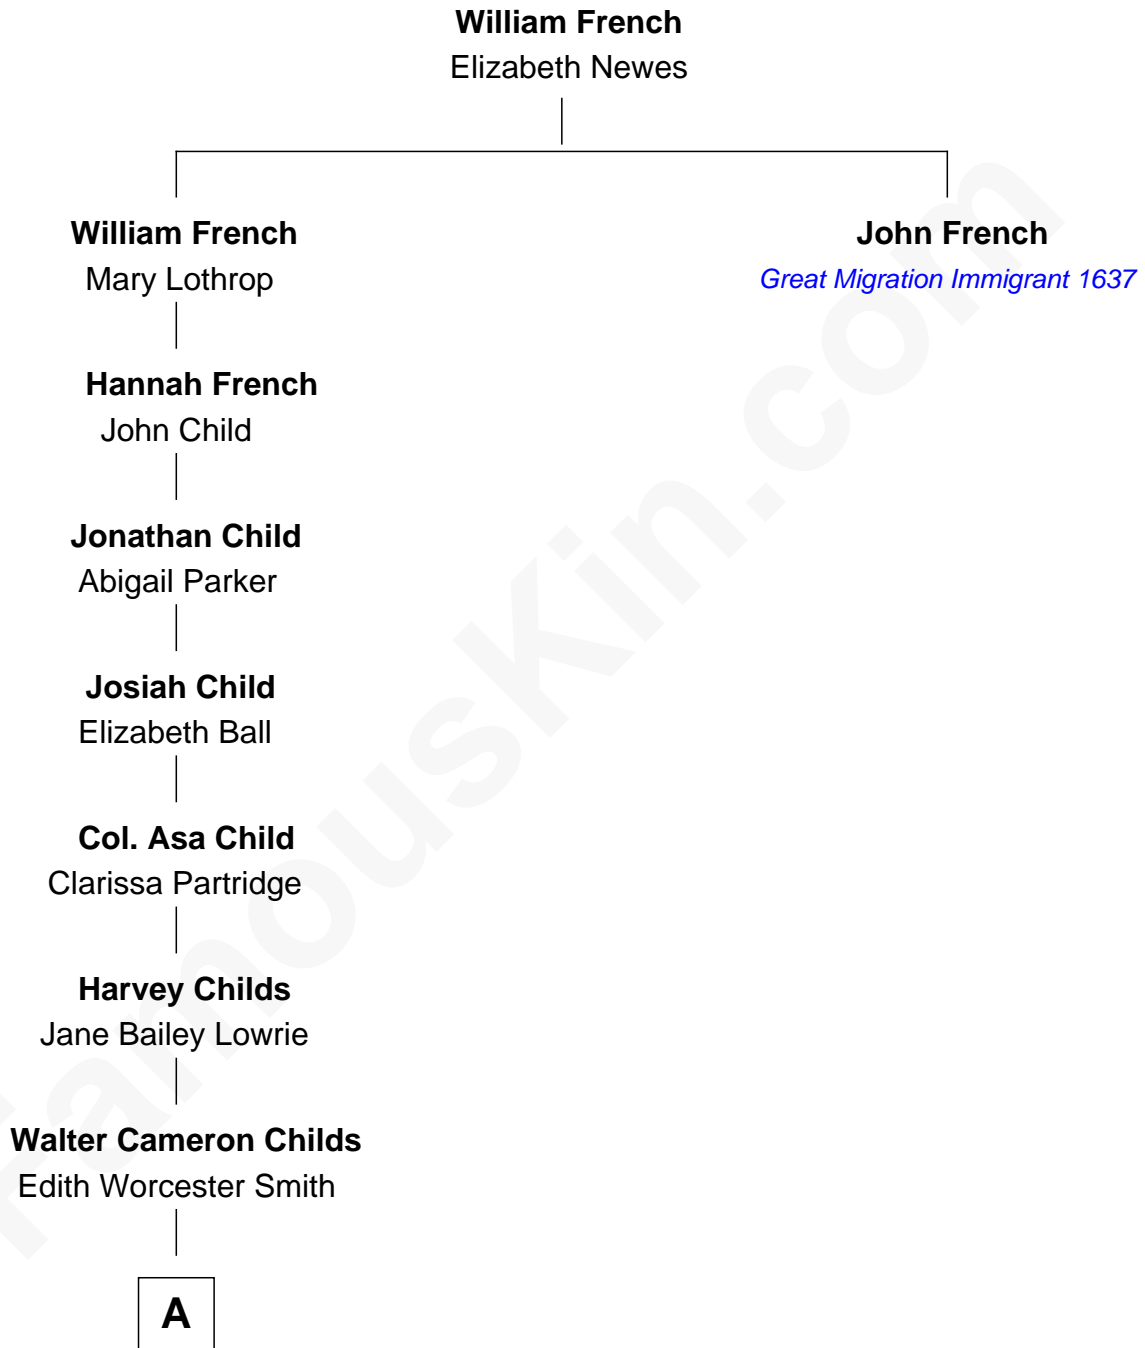

# FamousKin.com Relationship Chart of

**Maggie Gyllenhaal**

*Movie Actress*

8th great-grandniece of

**John French**

*(c1610 - 1645/6) Great Migration Immigrant 1637*

**A**

—  
**Geoffrey Stafford Childs**

Olivia Hughes Waelchli

—  
**Virginia Lowrie Childs**

Hugh Anders Gyllenhaal

—  
**Stephen Roark Gyllenhaal**

Naomi Achs

—  
**Maggie Gyllenhaal**

*Movie Actress*

FamousKin.com