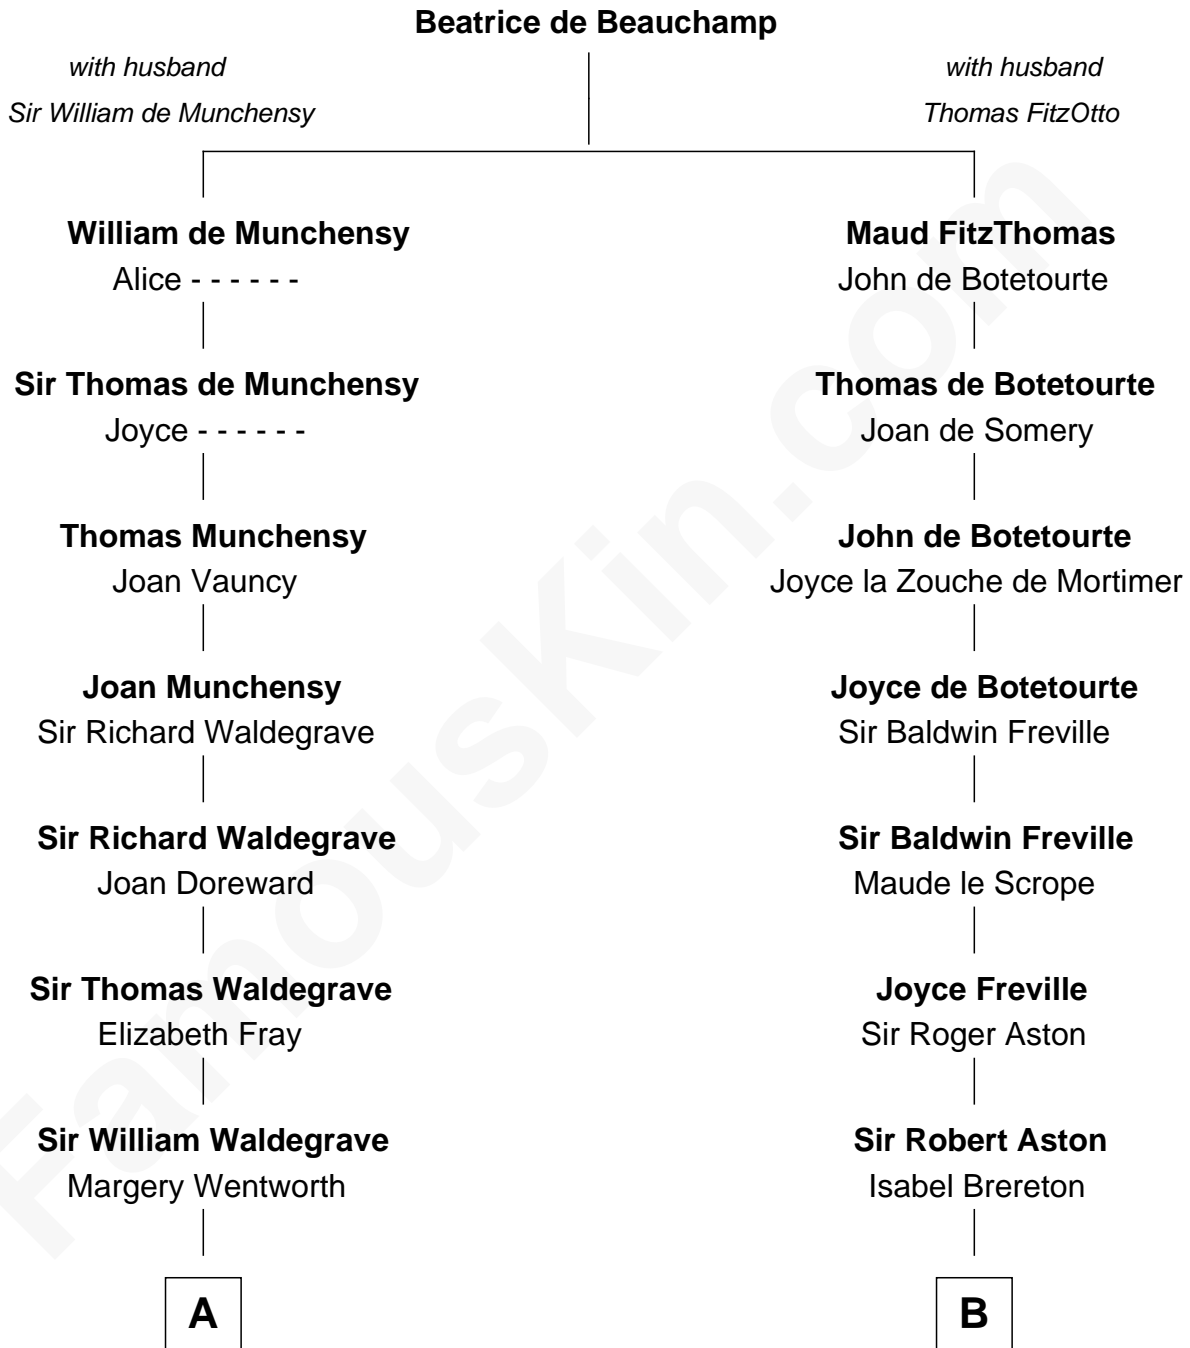

FamousKin.com
Relationship Chart of
Maggie Gyllenhaal
Movie Actress

18th cousin 3 times removed of
Richard Henry Lee
Signer of the Declaration of Independence

C

Anders Leonard Gyllenhaal
Selma Amanda Nelson

Leonard Ephraim Gyllenhaal
Philo Pendleton

Hugh Anders Gyllenhaal
Virginia Lowrie Childs

Stephen Roark Gyllenhaal
Naomi Achs

Maggie Gyllenhaal
Movie Actress

D

Gov. Thomas Lee
Hannah Ludwell

Richard Henry Lee
Signer of Declaration of Independence