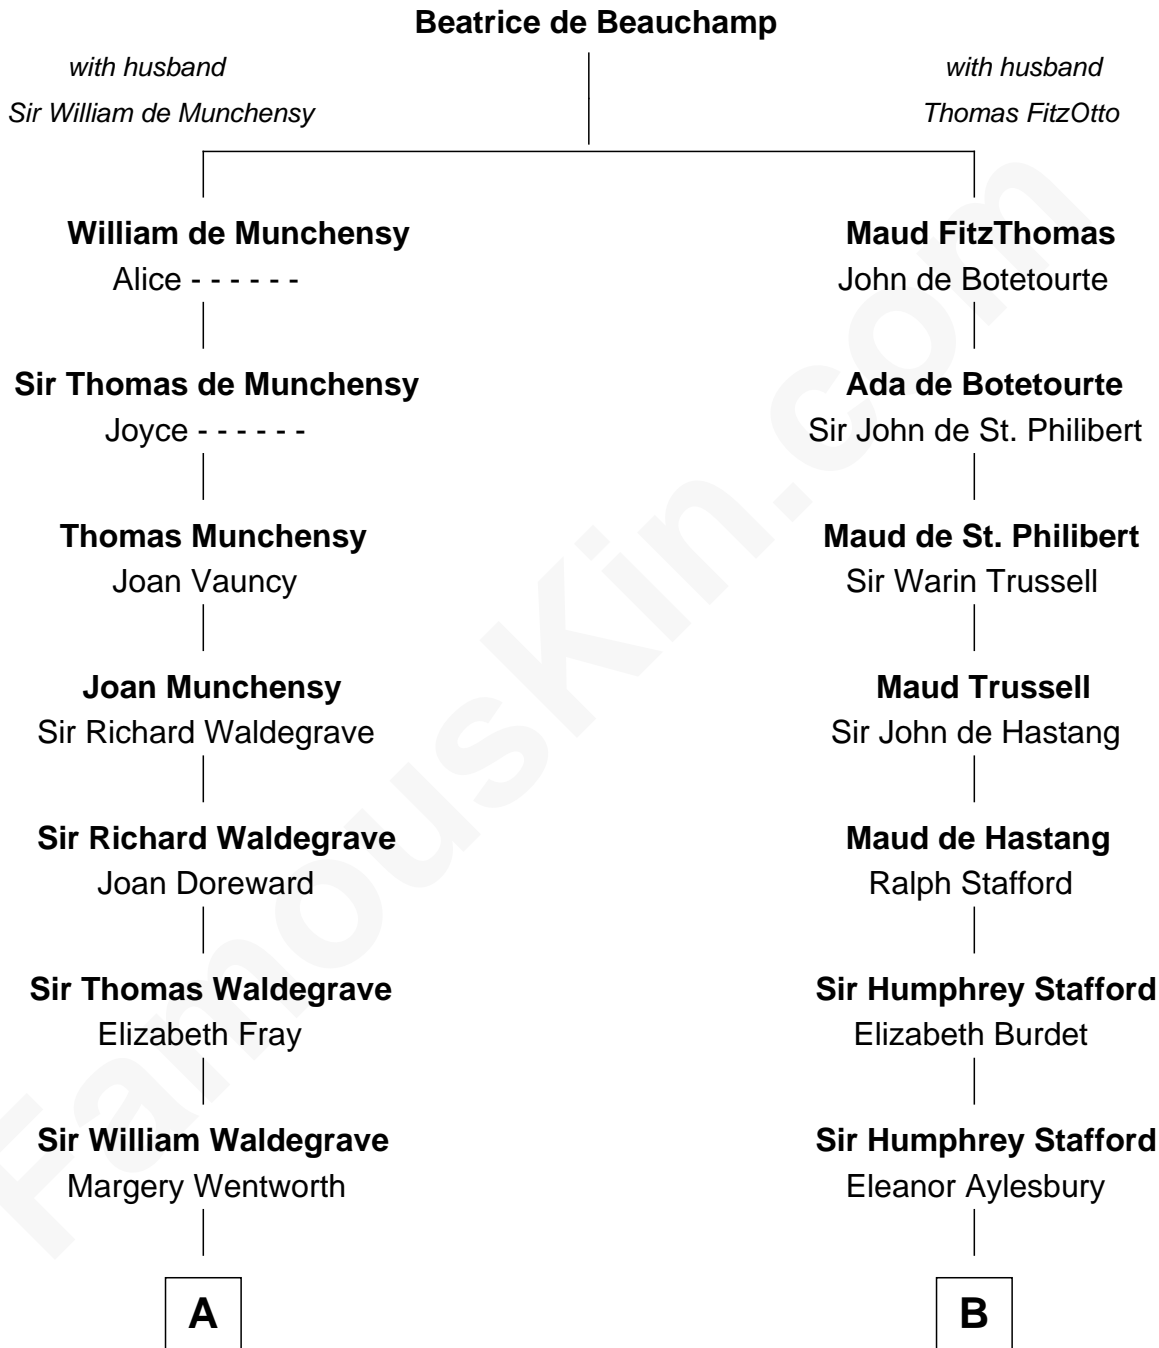

**FamousKin.com**  
**Relationship Chart of**  
**Maggie Gyllenhaal**  
*Movie Actress*

**18th cousin 3 times removed of**  
**Samuel Ward King**  
*15th Governor of Rhode Island*

**C**

**Anders Leonard Gyllenhaal**  
Selma Amanda Nelson

**Leonard Ephraim Gyllenhaal**  
Philo Pendleton

**Hugh Anders Gyllenhaal**  
Virginia Lowrie Childs

**Stephen Roark Gyllenhaal**  
Naomi Achs

**Maggie Gyllenhaal**  
*Movie Actress*

**D**

**Welthian Walton**  
William Borden King

**Samuel Ward King**  
*15th Governor of Rhode Island*

FamousKin.com