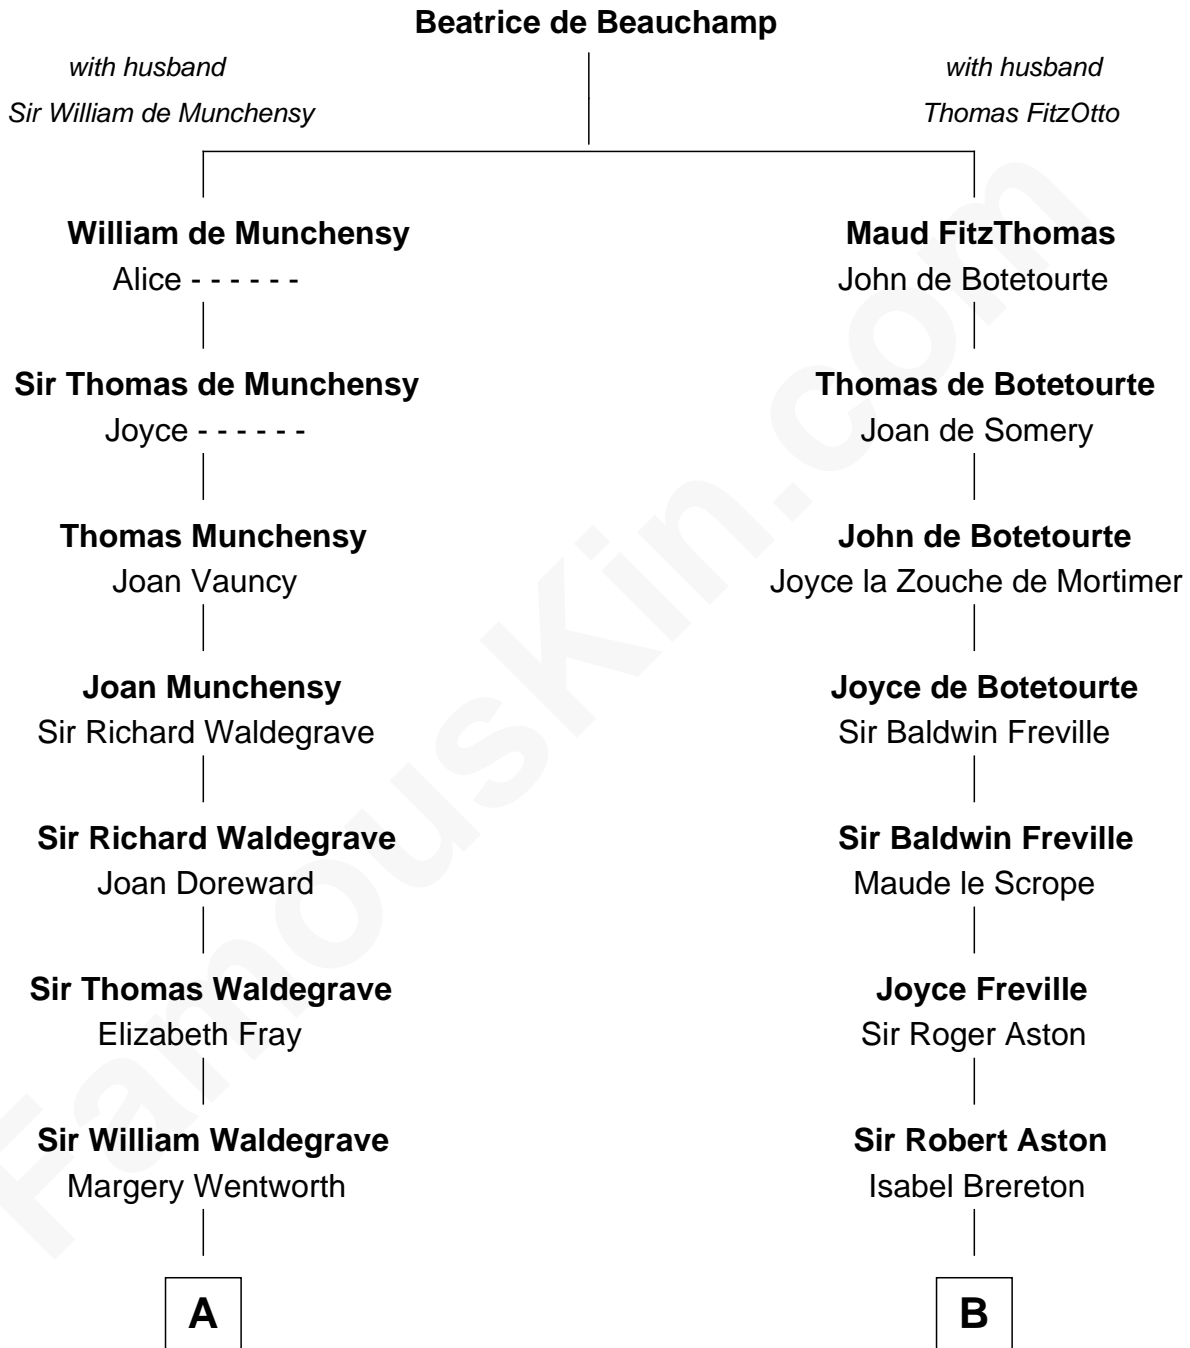

FamousKin.com
Relationship Chart of
Maggie Gyllenhaal
Movie Actress

18th cousin 3 times removed of

Francis Lightfoot Lee
Signer of the Declaration of Independence

C

Anders Leonard Gyllenhaal
Selma Amanda Nelson

Leonard Ephraim Gyllenhaal
Philo Pendleton

Hugh Anders Gyllenhaal
Virginia Lowrie Childs

Stephen Roark Gyllenhaal
Naomi Achs

Maggie Gyllenhaal
Movie Actress

D

Gov. Thomas Lee
Hannah Ludwell

Francis Lightfoot Lee
Signer of Declaration of Independence