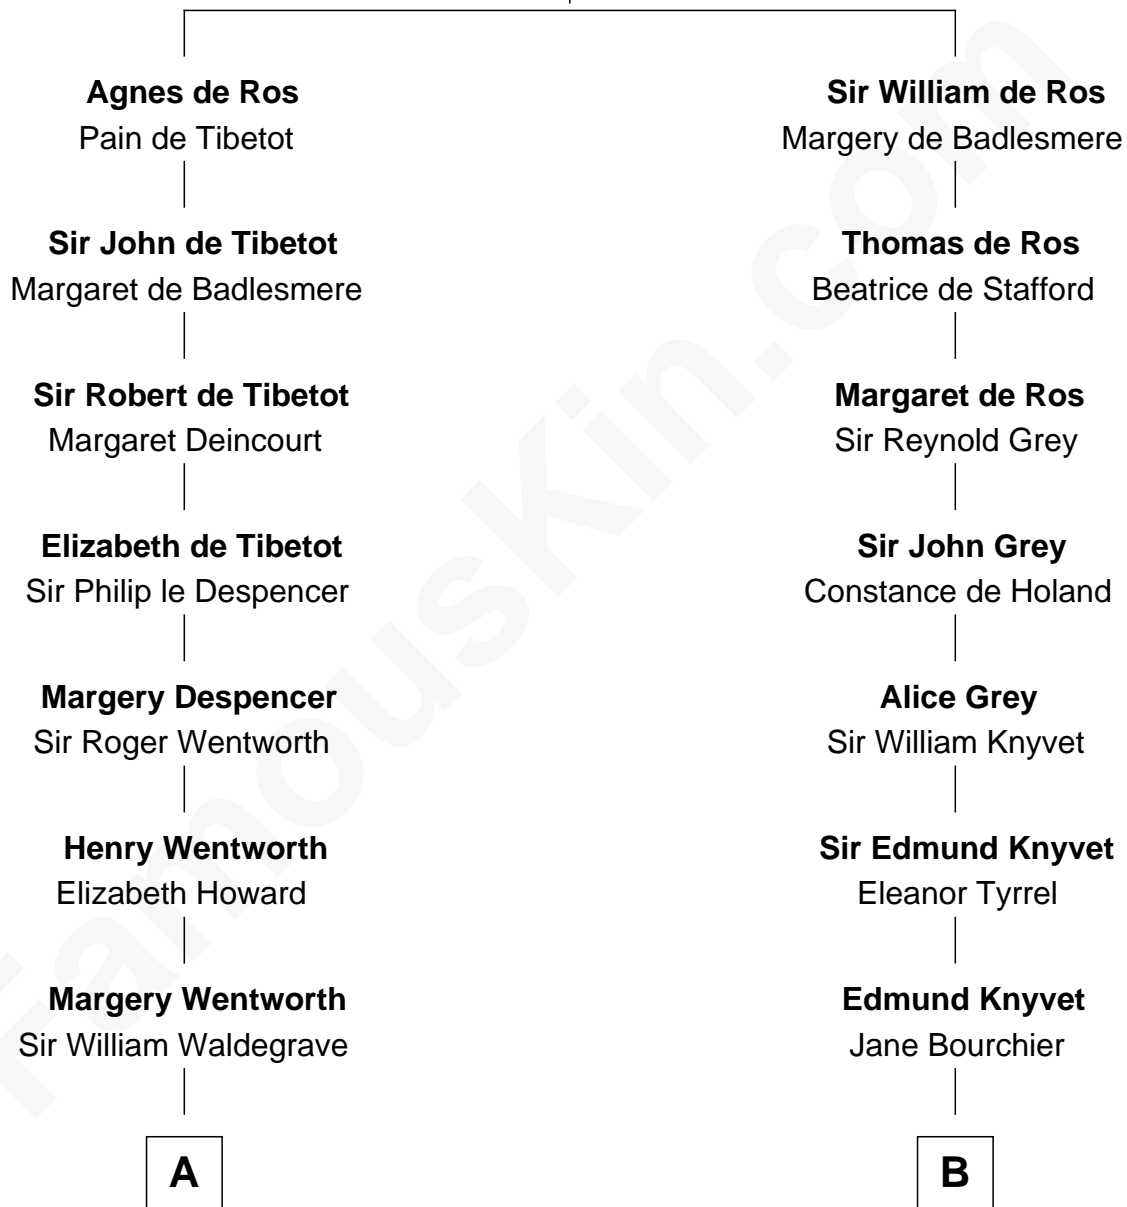

# FamousKin.com Relationship Chart of

**Maggie Gyllenhaal**

*Movie Actress*

20th cousin 1 time removed of

**John Adams Morgan**

*1952 Olympic Sailing Gold Medalist*

**William de Ros**  
Maude de Vaux

**C**

**Anders Leonard Gyllenhaal**

Selma Amanda Nelson

**Leonard Ephraim Gyllenhaal**

Philo Pendleton

**Hugh Anders Gyllenhaal**

Virginia Lowrie Childs

**Stephen Roark Gyllenhaal**

Naomi Achs

**Maggie Gyllenhaal**

*Movie Actress*

**D**

**John Quincy Adams**

Frances Cadwallader Crowninshield

**Charles Francis Adams**

Frances Lovering

**Catherine Frances Lovering Adams**