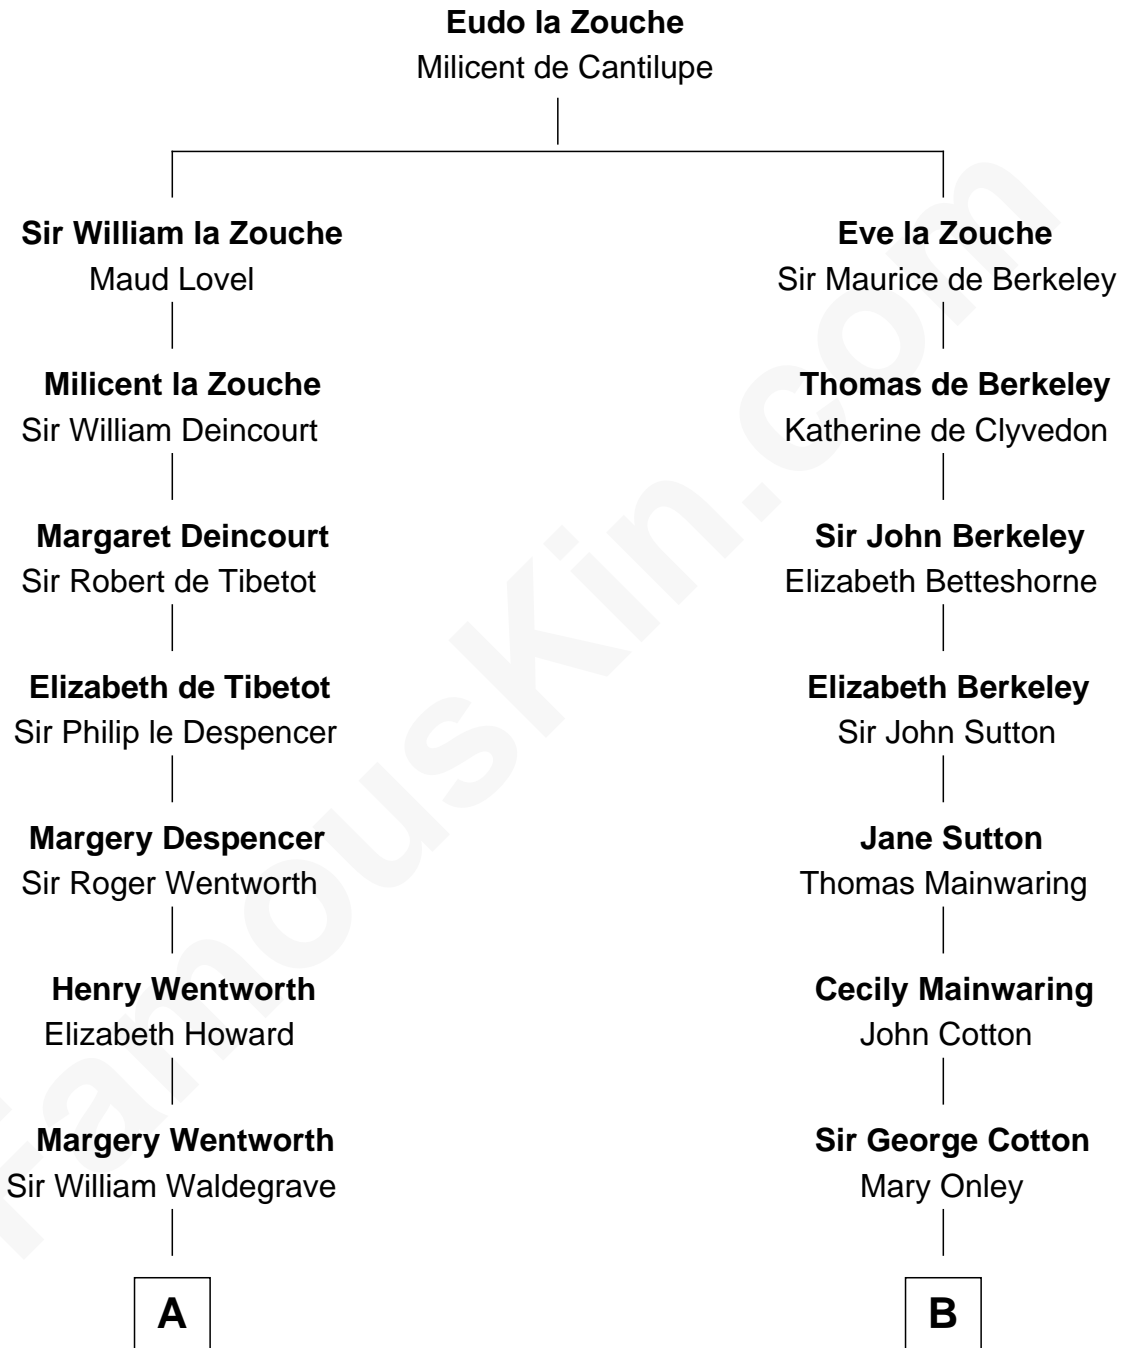

FamousKin.com Relationship Chart of

Maggie Gyllenhaal

Movie Actress

19th cousin 2 times removed of

John Adams Morgan

1952 Olympic Sailing Gold Medalist

C

Anders Leonard Gyllenhaal

Selma Amanda Nelson

Leonard Ephraim Gyllenhaal

Philo Pendleton

Hugh Anders Gyllenhaal

Virginia Lowrie Childs

Stephen Roark Gyllenhaal

Naomi Achs

Maggie Gyllenhaal