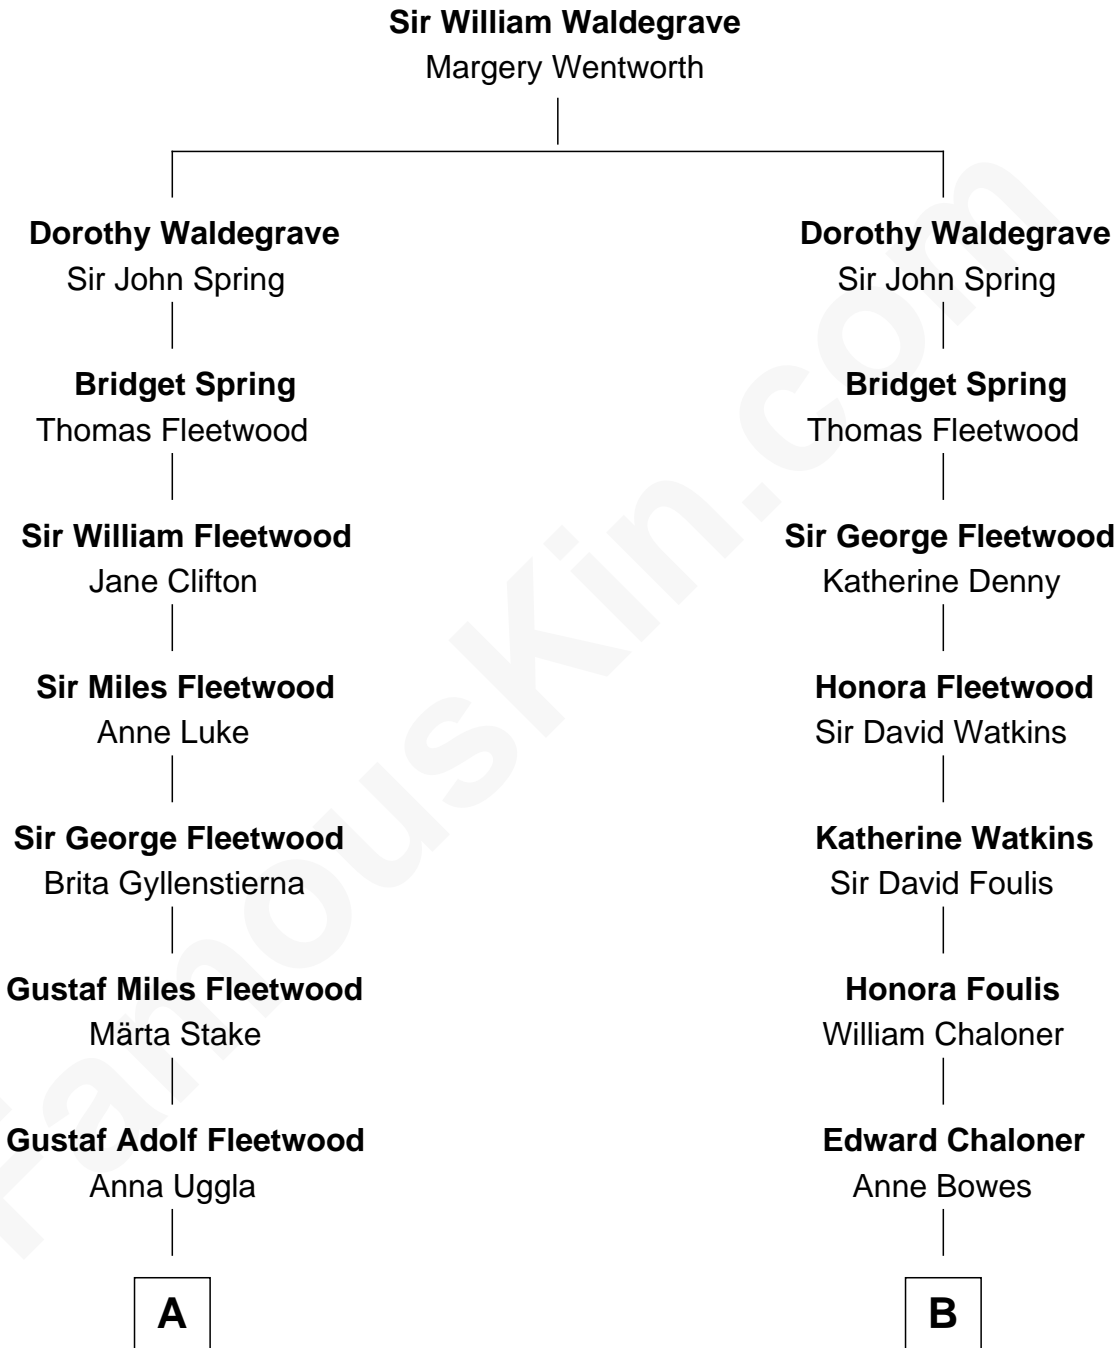

# FamousKin.com Relationship Chart of

**Maggie Gyllenhaal**

*Movie Actress*

14th cousin of

**Benedict Cumberbatch**

*Movie, Television and Stage Actor*

**A**

**Eleonora Margareta Fleetwood**

Ulrik Gustaf Hård af Torestorp

**Anna Hård af Torestorp**

Leonard Gyllenhaal

**Fredrik Leonard Gyllenhaal**

Christina Lovisa Westling

**Anders Leonard Gyllenhaal**

Selma Amanda Nelson

**Leonard Ephraim Gyllenhaal**

**William Chaloner**

Mary Finney

**William Chaloner**

Emma Harvey

**Caroline Chaloner**

Abraham Parry Cumberbatch

**Robert William Cumberbatch**

Louisa Grace Hanson