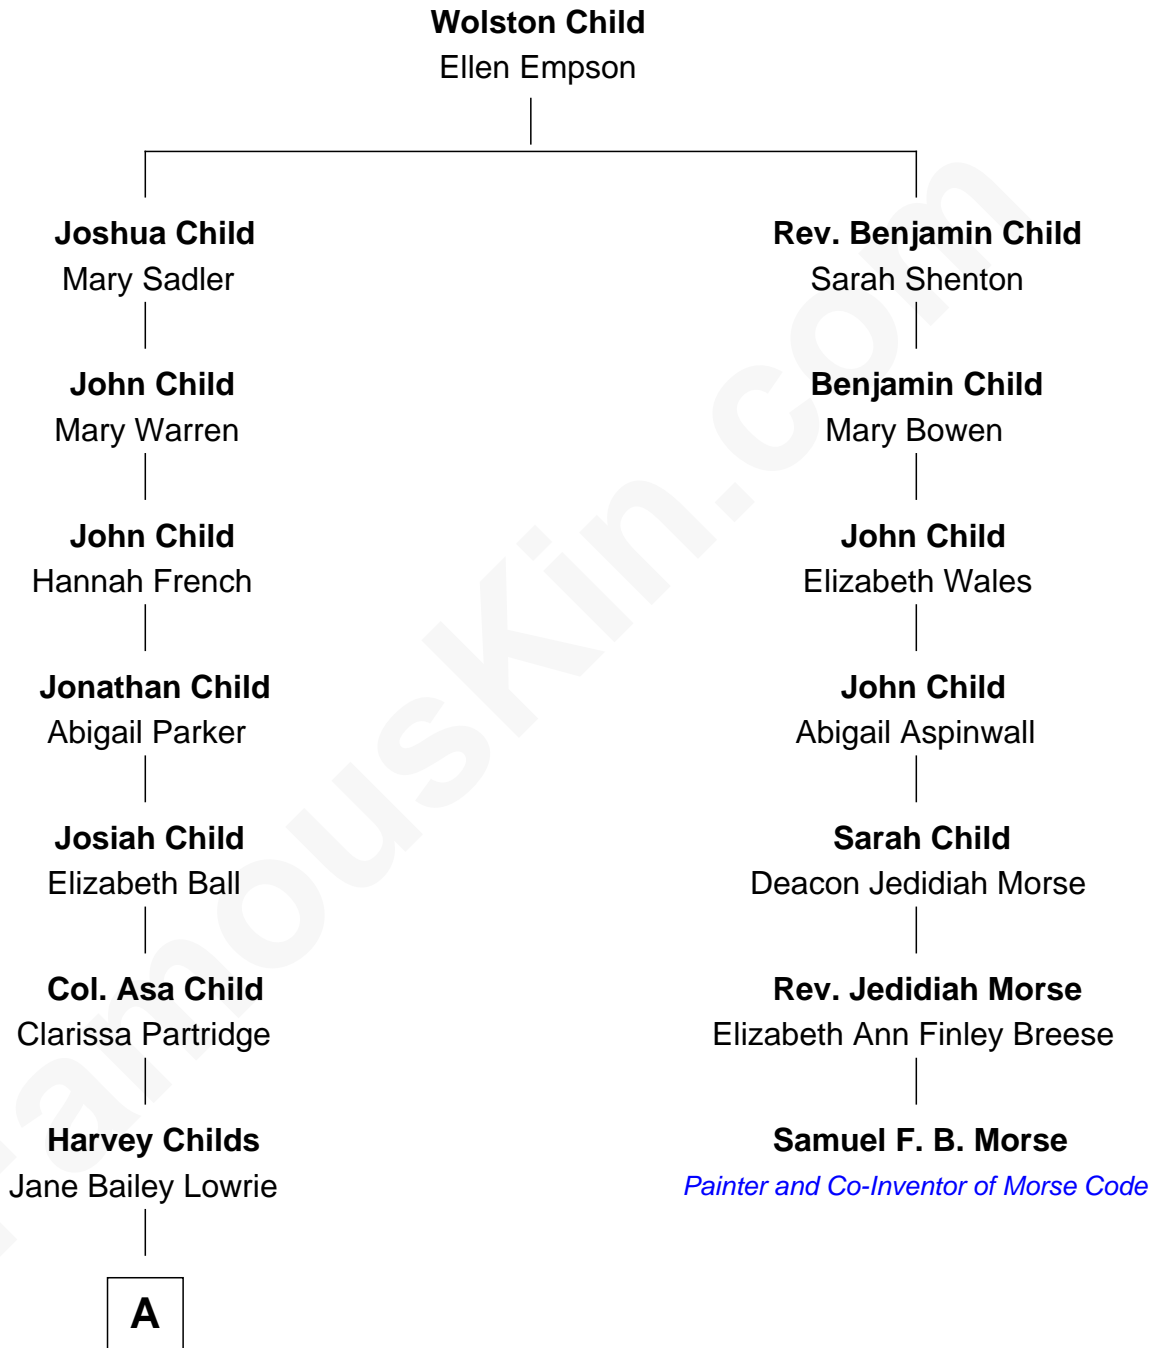

FamousKin.com
Relationship Chart of
Maggie Gyllenhaal
Movie Actress

6th cousin 5 times removed of
Samuel F. B. Morse
Painter and Co-Inventor of Morse Code

A

—
Walter Cameron Childs

Edith Worcester Smith

—
Geoffrey Stafford Childs

Olivia Hughes Waelchli

—
Virginia Lowrie Childs

Hugh Anders Gyllenhaal

—
Stephen Roark Gyllenhaal

Naomi Achs

—
Maggie Gyllenhaal

Movie Actress