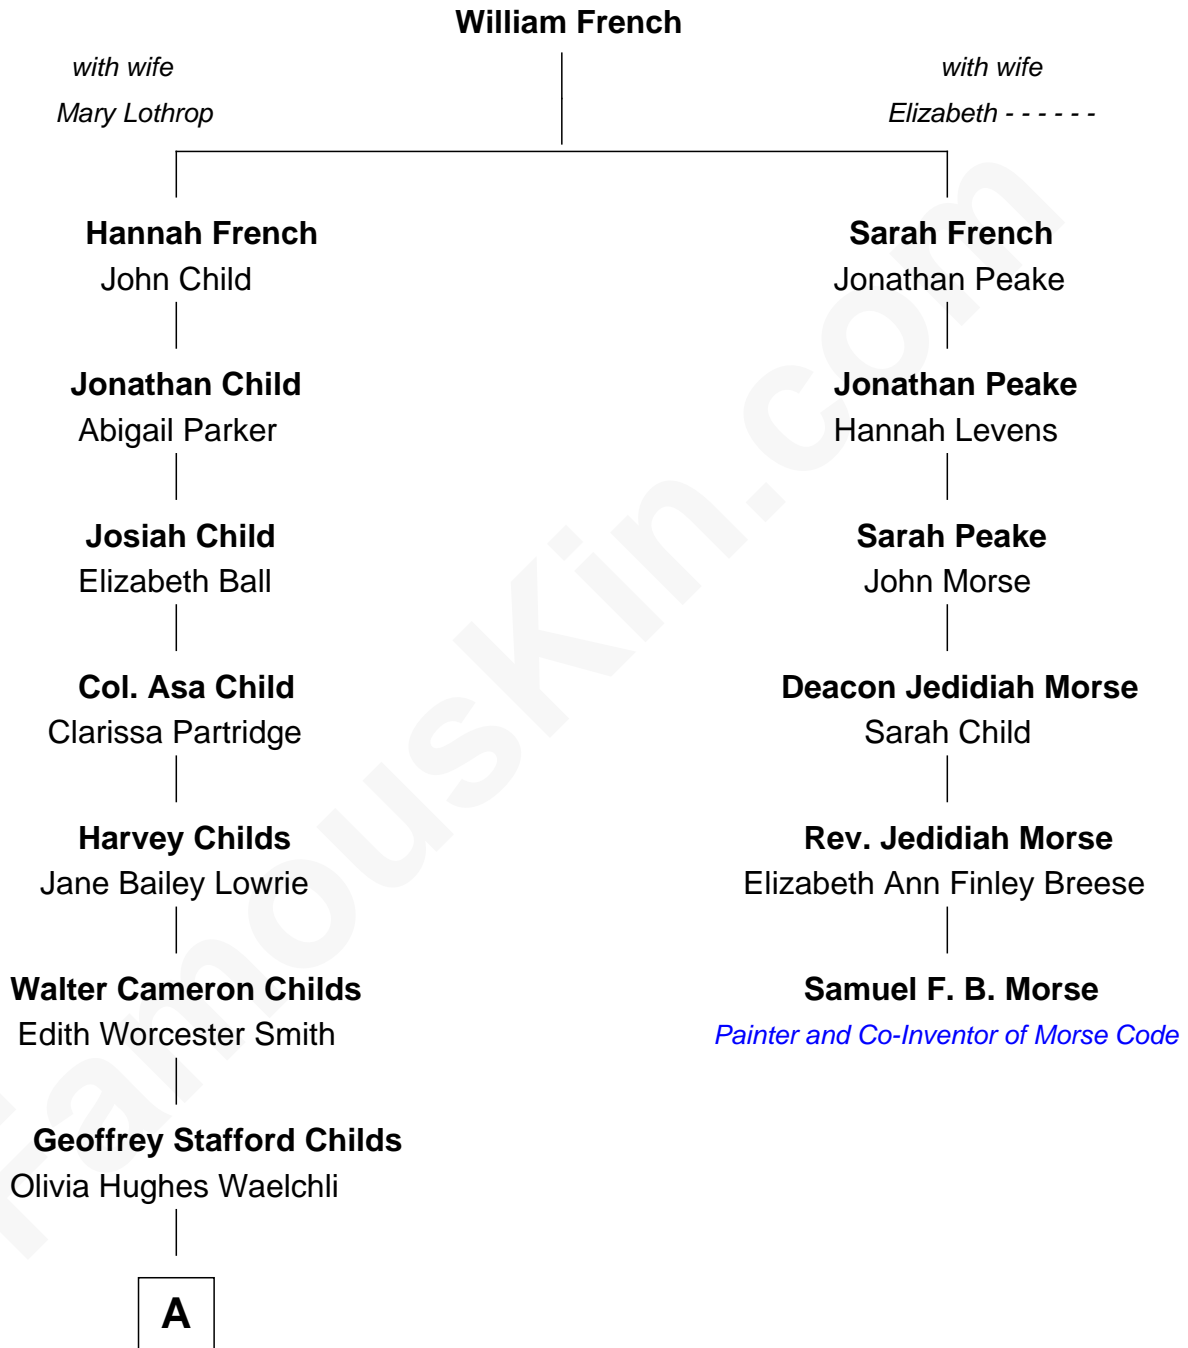

FamousKin.com
Relationship Chart of
Maggie Gyllenhaal
Movie Actress

5th cousin 4 times removed of

Samuel F. B. Morse
Painter and Co-Inventor of Morse Code

A

—
Virginia Lowrie Childs
Hugh Anders Gyllenhaal

—
Stephen Roark Gyllenhaal
Naomi Achs

—
Maggie Gyllenhaal
Movie Actress

FamousKin.com