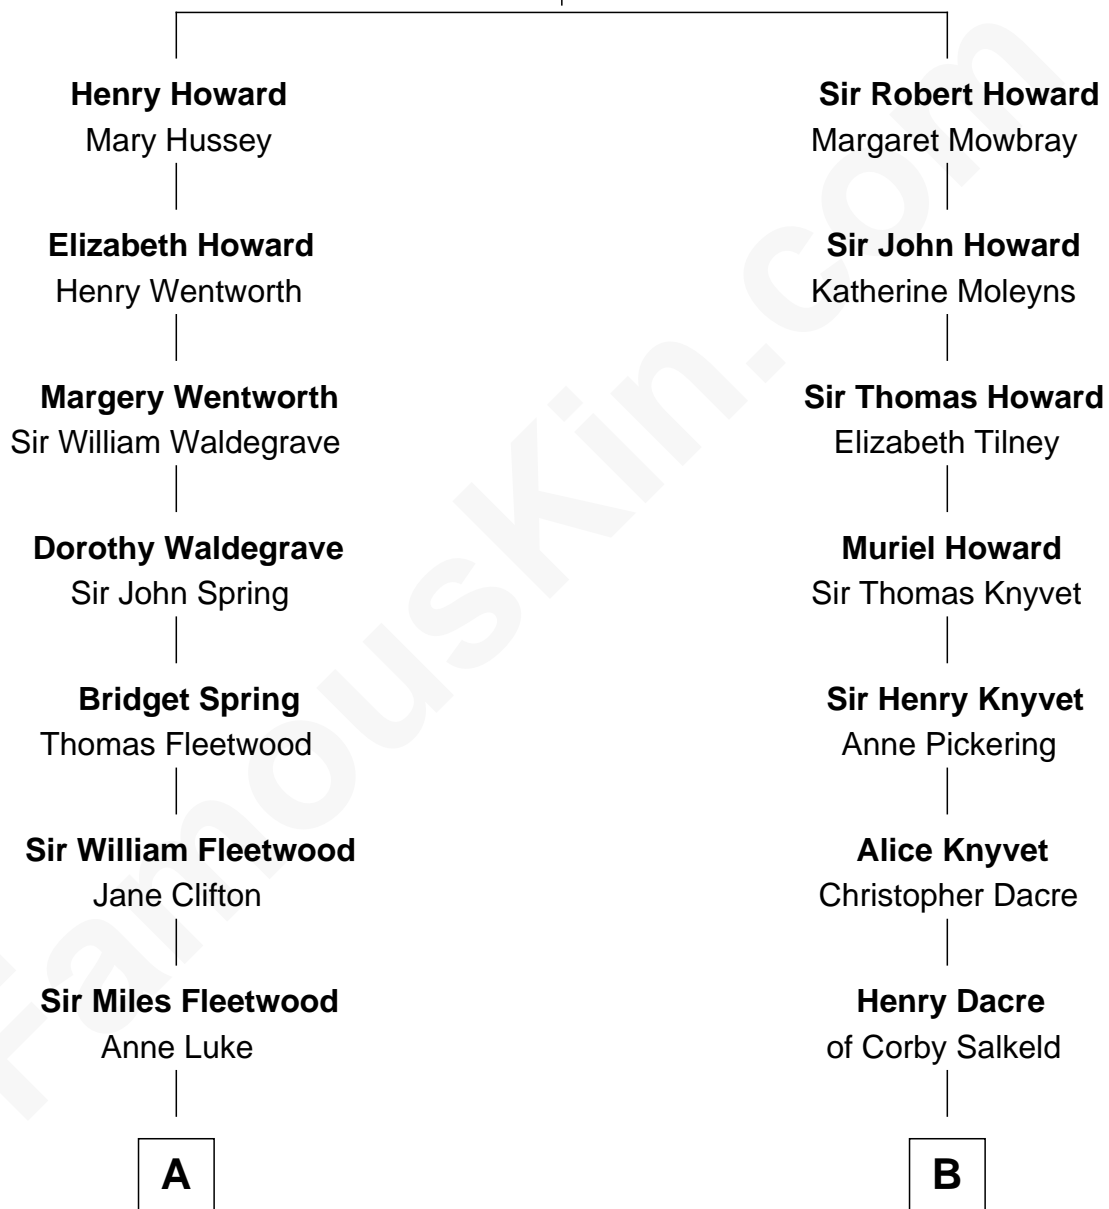

FamousKin.com

Relationship Chart of

Maggie Gyllenhaal

Movie Actress

17th cousin of

Tilda Swinton

Movie Actress

Sir John Howard

Alice Tendring

Tilda Swinton photo by [Nicolas Genin](#) (CC BY-SA 2.0)