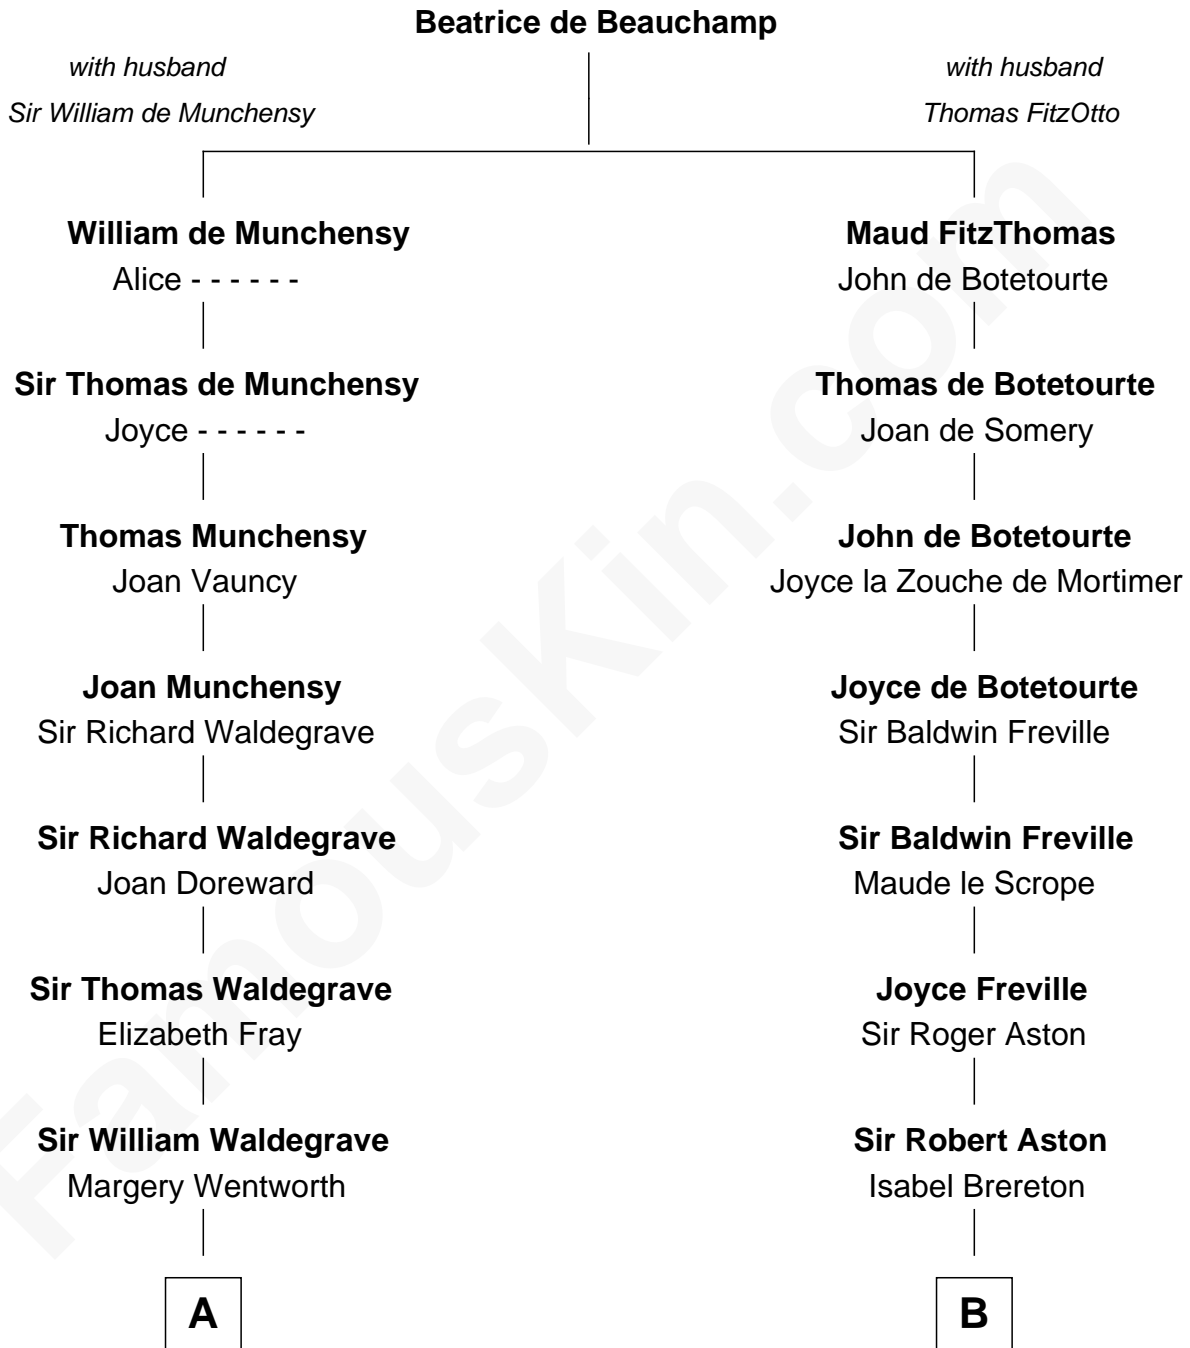

FamousKin.com
Relationship Chart of
Maggie Gyllenhaal
Movie Actress

20th cousin 1 time removed of
Fitzhugh Lee
40th Governor of Virginia

C

Anders Leonard Gyllenhaal

Selma Amanda Nelson

Leonard Ephraim Gyllenhaal

George Mason

Anne Eilbeck

Gen. John Mason

Anne Maria Murray

Anna Maria Mason

Sydney Smith Lee

Fitzhugh Lee

40th Governor of Virginia