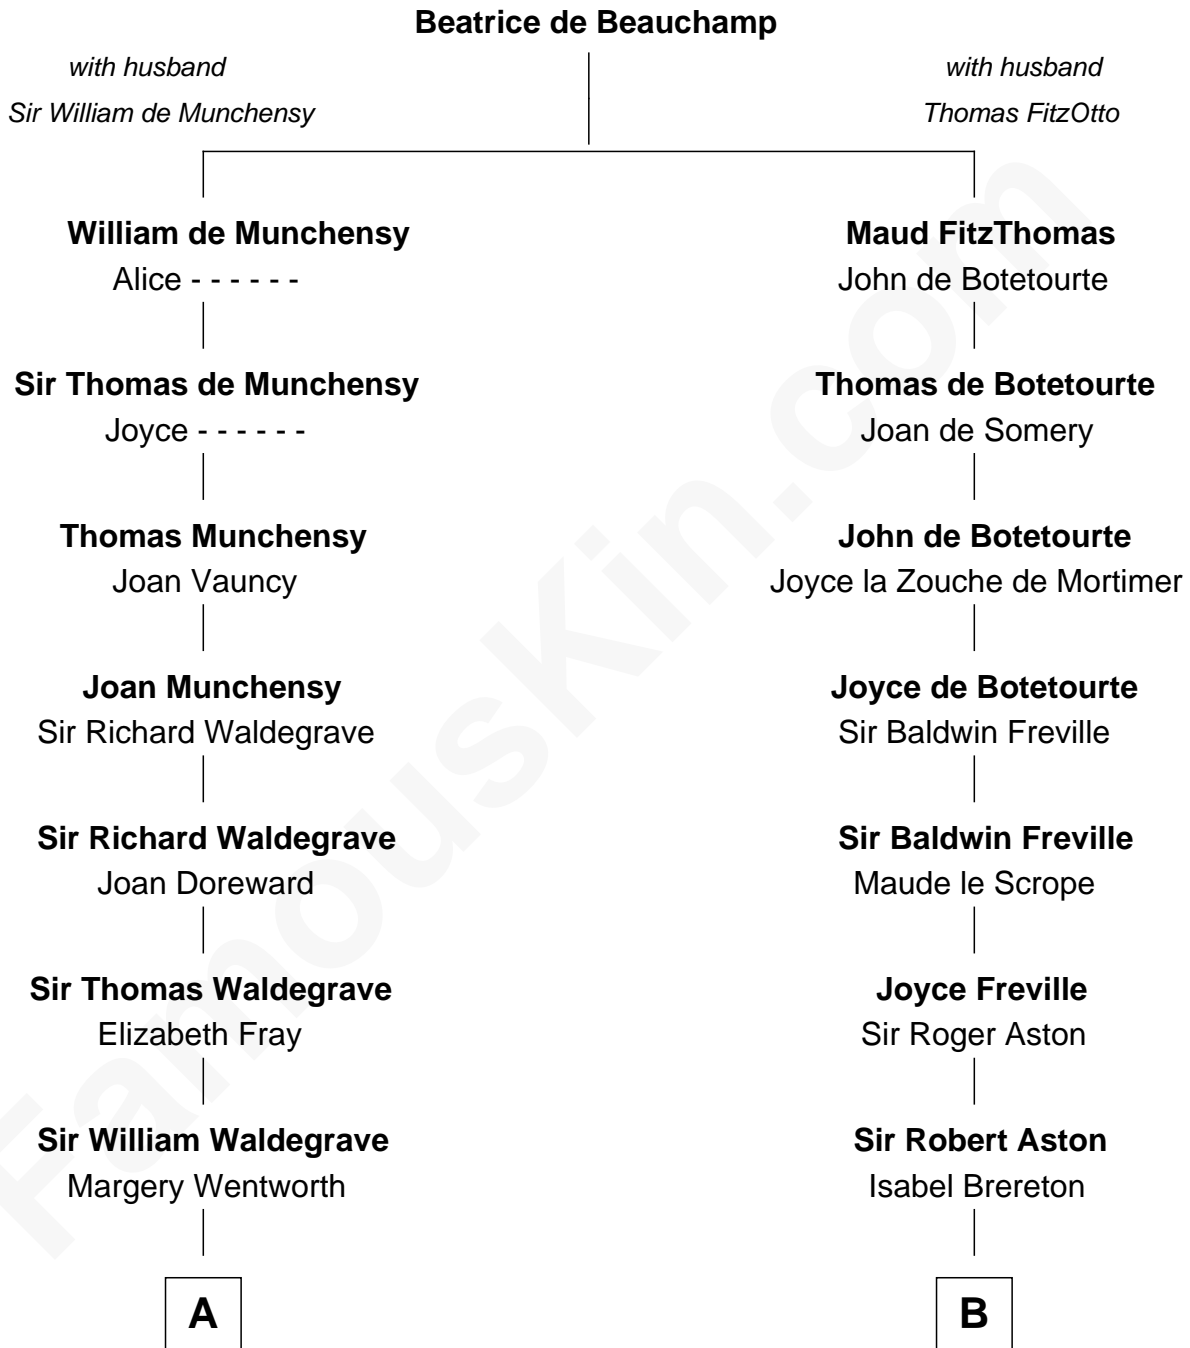

FamousKin.com

Relationship Chart of

Maggie Gyllenhaal

Movie Actress

19th cousin 2 times removed of

Thomas Sim Lee
2nd and 7th Governor of Maryland

C

Anders Leonard Gyllenhaal

Selma Amanda Nelson

Leonard Ephraim Gyllenhaal

Philo Pendleton

Hugh Anders Gyllenhaal

Virginia Lowrie Childs

Stephen Roark Gyllenhaal

Naomi Achs

Maggie Gyllenhaal