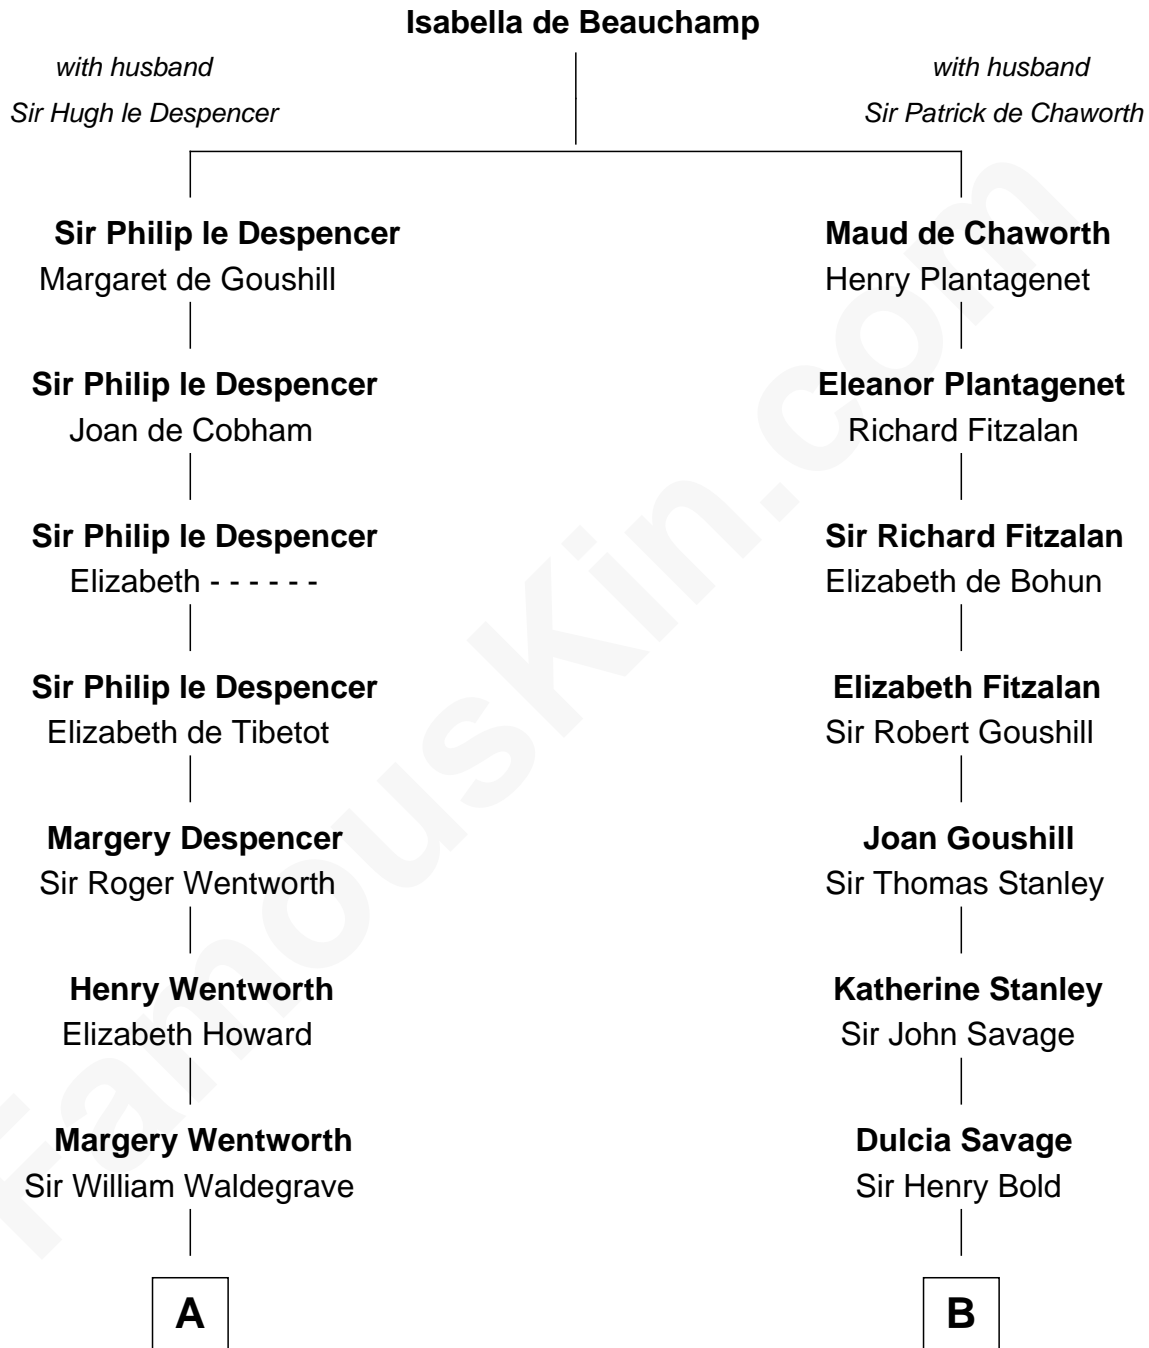

**FamousKin.com**  
**Relationship Chart of**  
**Maggie Gyllenhaal**  
*Movie Actress*

**15th cousin 6 times removed of**  
**Thomas Sim Lee**  
*2nd and 7th Governor of Maryland*

**C**

Anders Leonard Gyllenhaal

Selma Amanda Nelson

Leonard Ephraim Gyllenhaal

Philo Pendleton

Hugh Anders Gyllenhaal

Virginia Lowrie Childs

Stephen Roark Gyllenhaal

Naomi Achs

**Maggie Gyllenhaal**