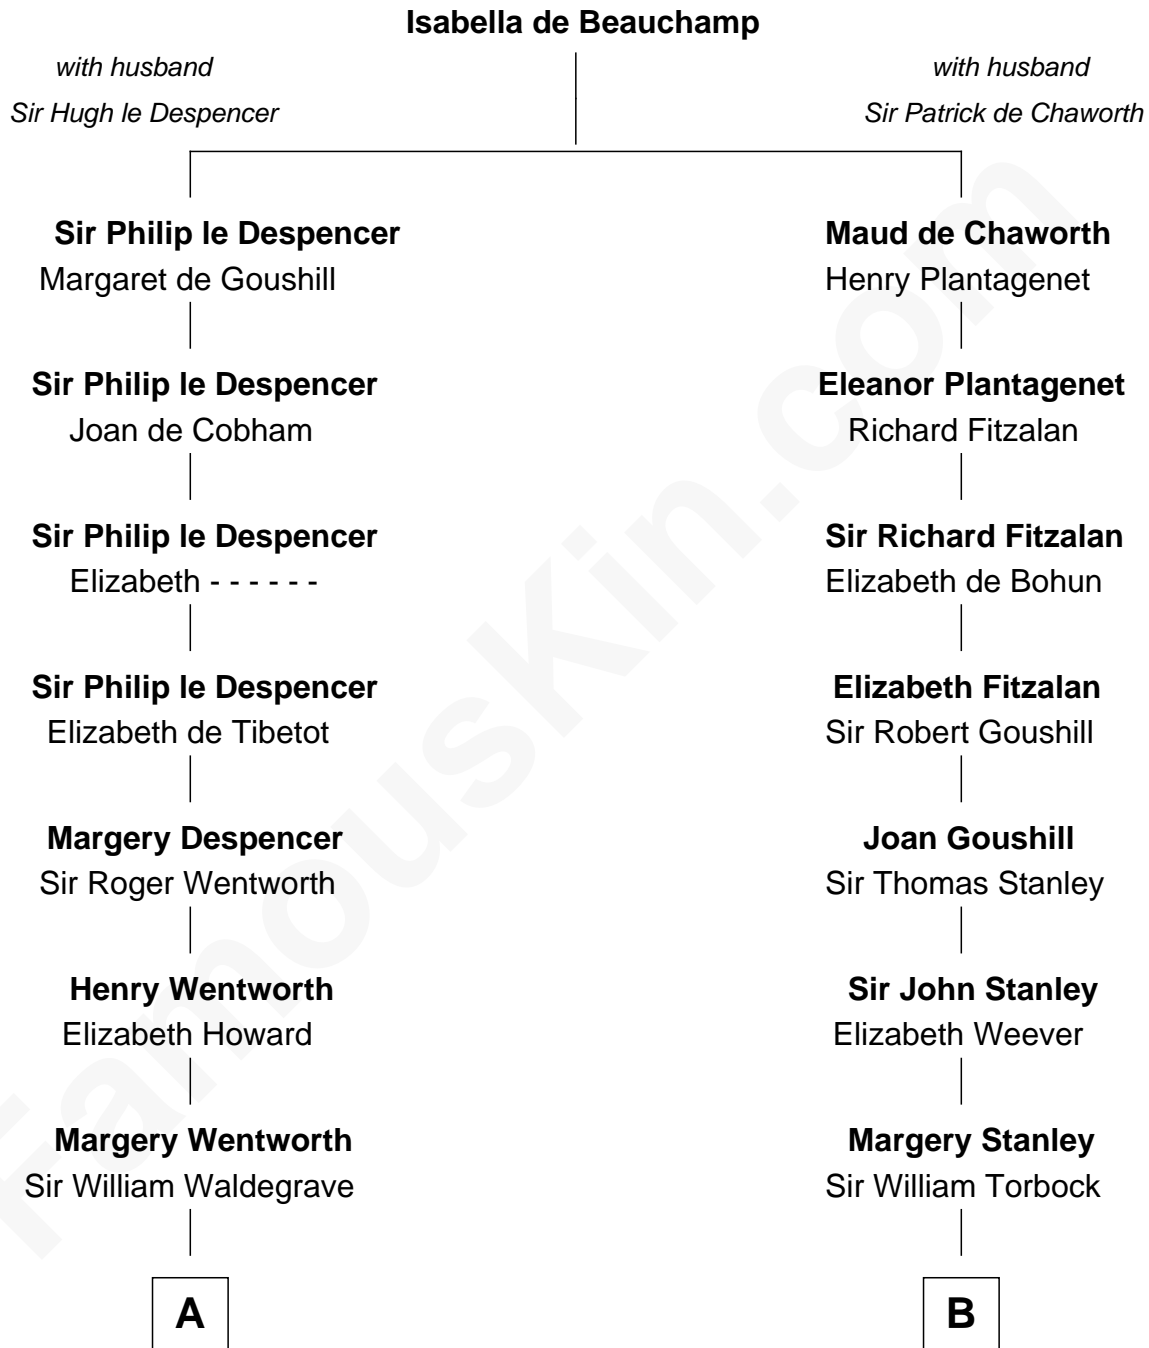

FamousKin.com
Relationship Chart of
Maggie Gyllenhaal
Movie Actress

16th cousin 5 times removed of
Edward Lloyd V
13th Governor of Maryland

C

Anders Leonard Gyllenhaal

Selma Amanda Nelson

Leonard Ephraim Gyllenhaal