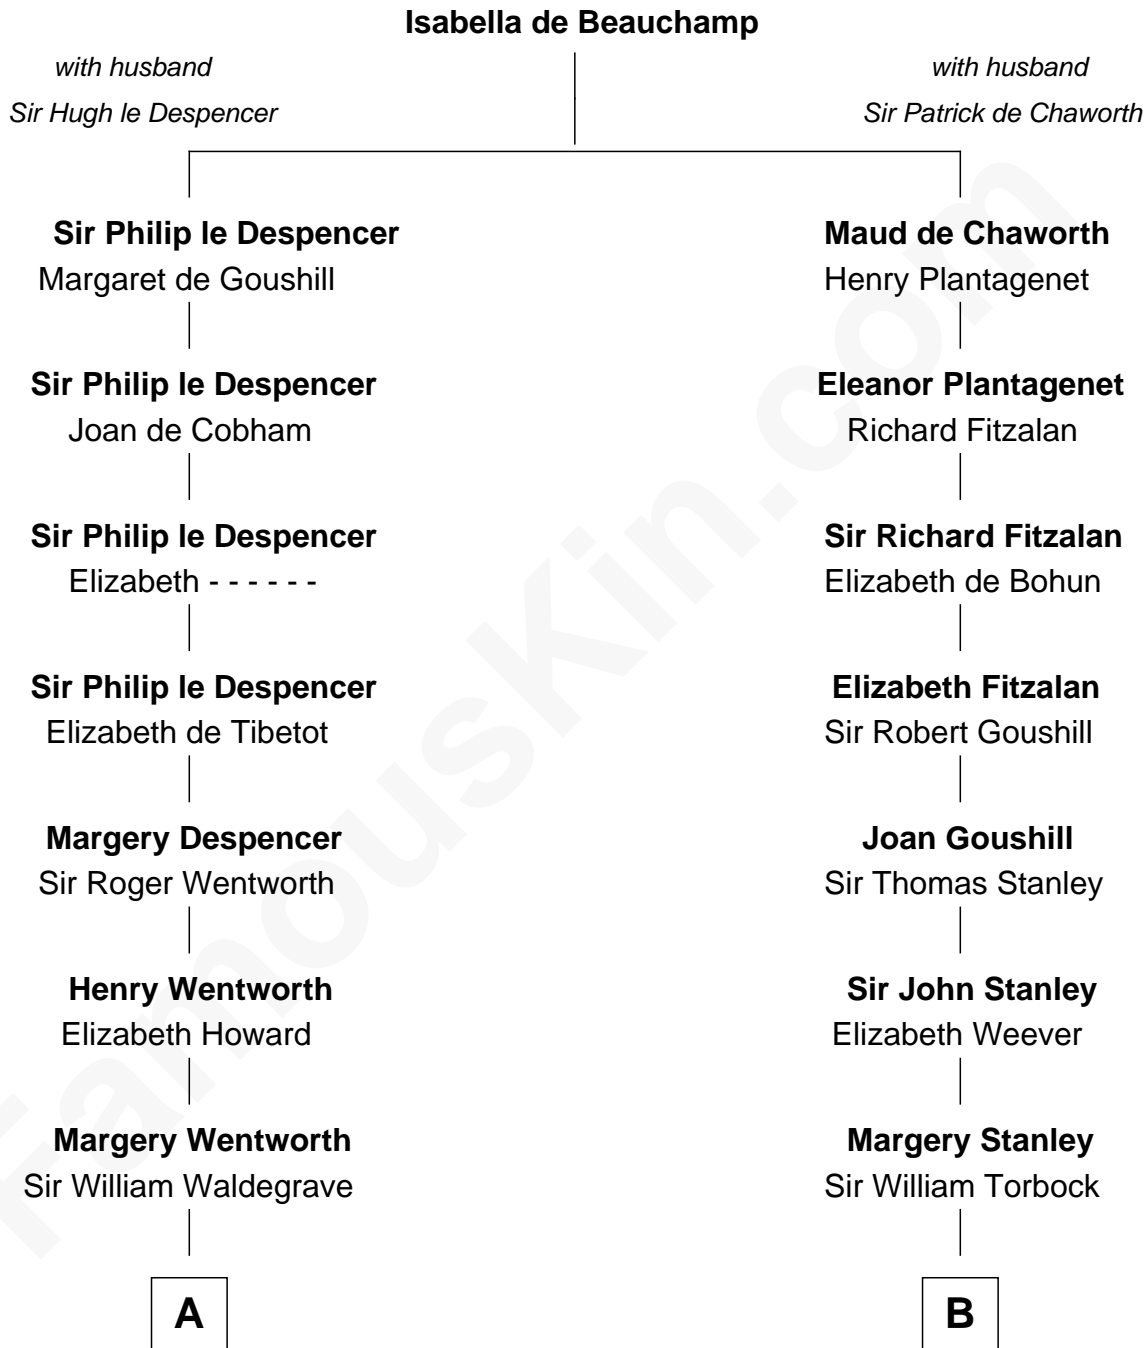

FamousKin.com
Relationship Chart of
Maggie Gyllenhaal
Movie Actress

18th cousin 3 times removed of
Henry Lloyd
40th Governor of Maryland

C

Anders Leonard Gyllenhaal
Selma Amanda Nelson

Leonard Ephraim Gyllenhaal
Philo Pendleton

Hugh Anders Gyllenhaal
Virginia Lowrie Childs

Stephen Roark Gyllenhaal
Naomi Achs

Maggie Gyllenhaal
Movie Actress

D

Daniel Lloyd
Catherine Henry

Henry Lloyd
40th Governor of Maryland

FamousKin.com