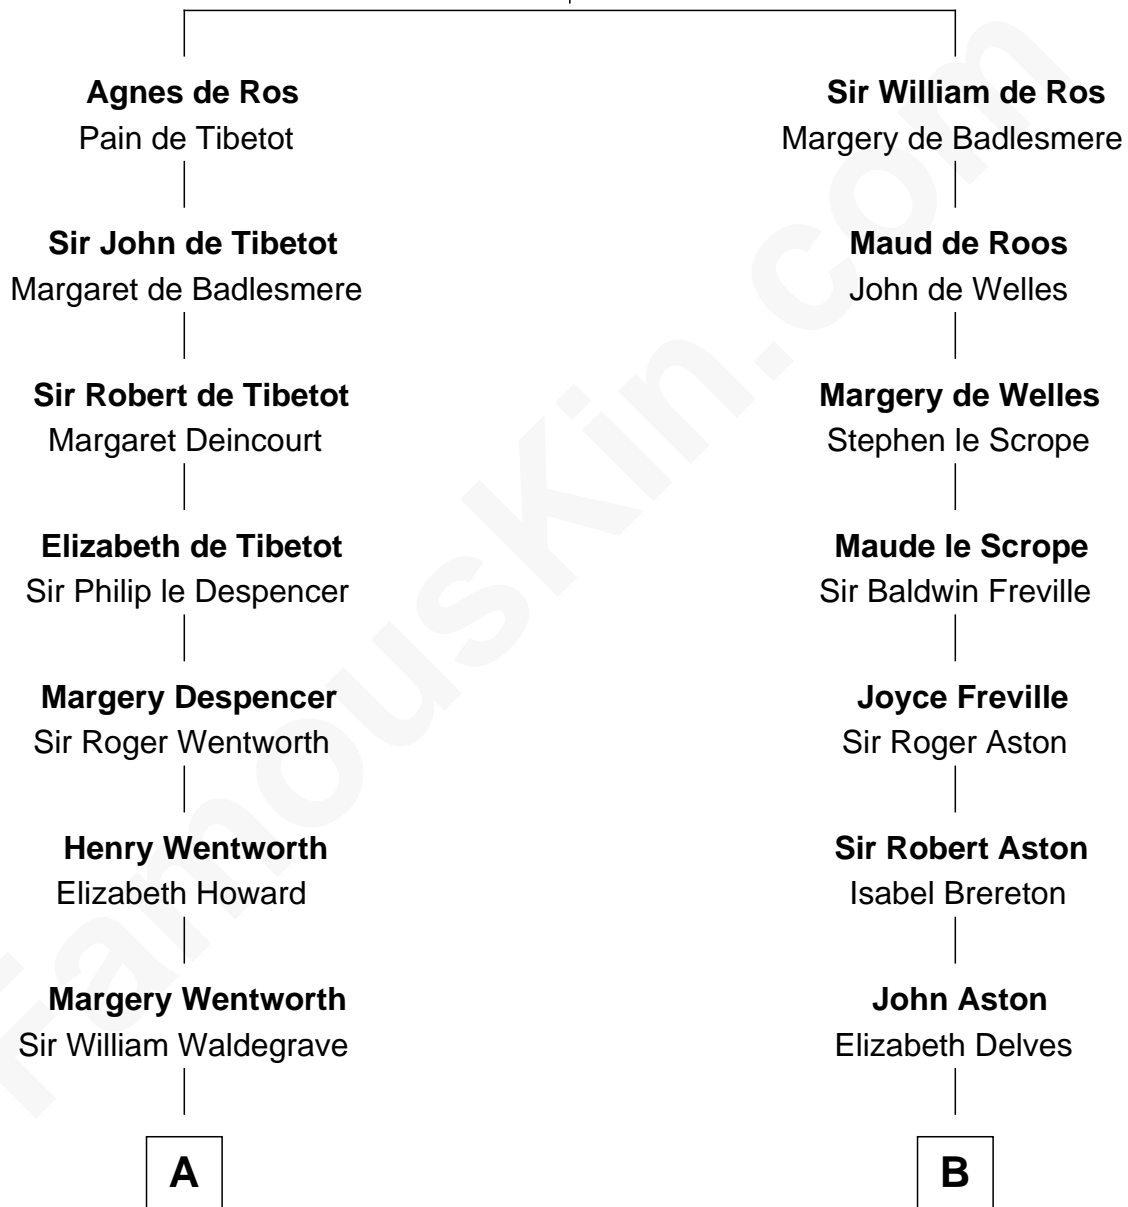

# FamousKin.com Relationship Chart of

**Maggie Gyllenhaal**

*Movie Actress*

21st cousin of

**Henry Lloyd**

*40th Governor of Maryland*

**William de Ros**  
Maude de Vaux

**C**

**Anders Leonard Gyllenhaal**

Selma Amanda Nelson

**Leonard Ephraim Gyllenhaal**

Philo Pendleton

**Hugh Anders Gyllenhaal**

Virginia Lowrie Childs

**Stephen Roark Gyllenhaal**

Naomi Achs

**Maggie Gyllenhaal**

*Movie Actress*

**D**

**John Tayloe**

Rebecca Plater

**Elizabeth Tayloe**

Col. Edward Lloyd

**Col. Edward Lloyd**

Sally Scott Murray

**Daniel Lloyd**

Catherine Henry

**Henry Lloyd**

*40th Governor of Maryland*