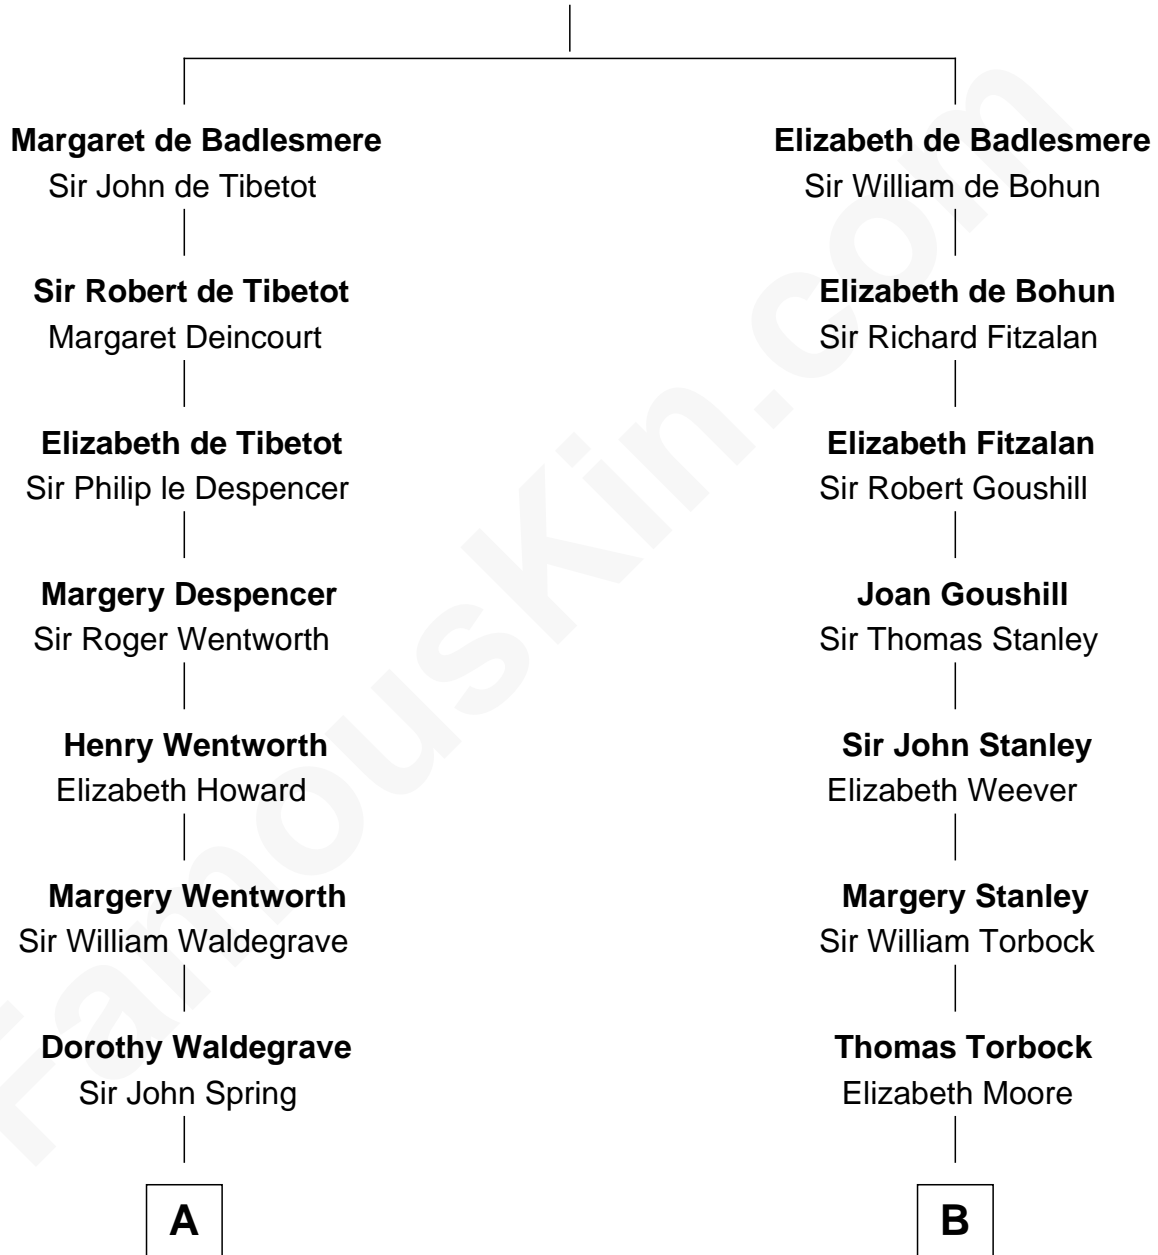

**FamousKin.com**  
**Relationship Chart of**  
**Maggie Gyllenhaal**  
*Movie Actress*

17th cousin 3 times removed of  
**Henry Lloyd**  
*40th Governor of Maryland*

**Bartholomew de Badlesmere**  
 Margaret de Clare

**C**

Leonard Ephraim Gyllenhaal

Philo Pendleton

Hugh Anders Gyllenhaal

Virginia Lowrie Childs

Stephen Roark Gyllenhaal

Naomi Achs

Maggie Gyllenhaal

*Movie Actress*

FamousKin.com