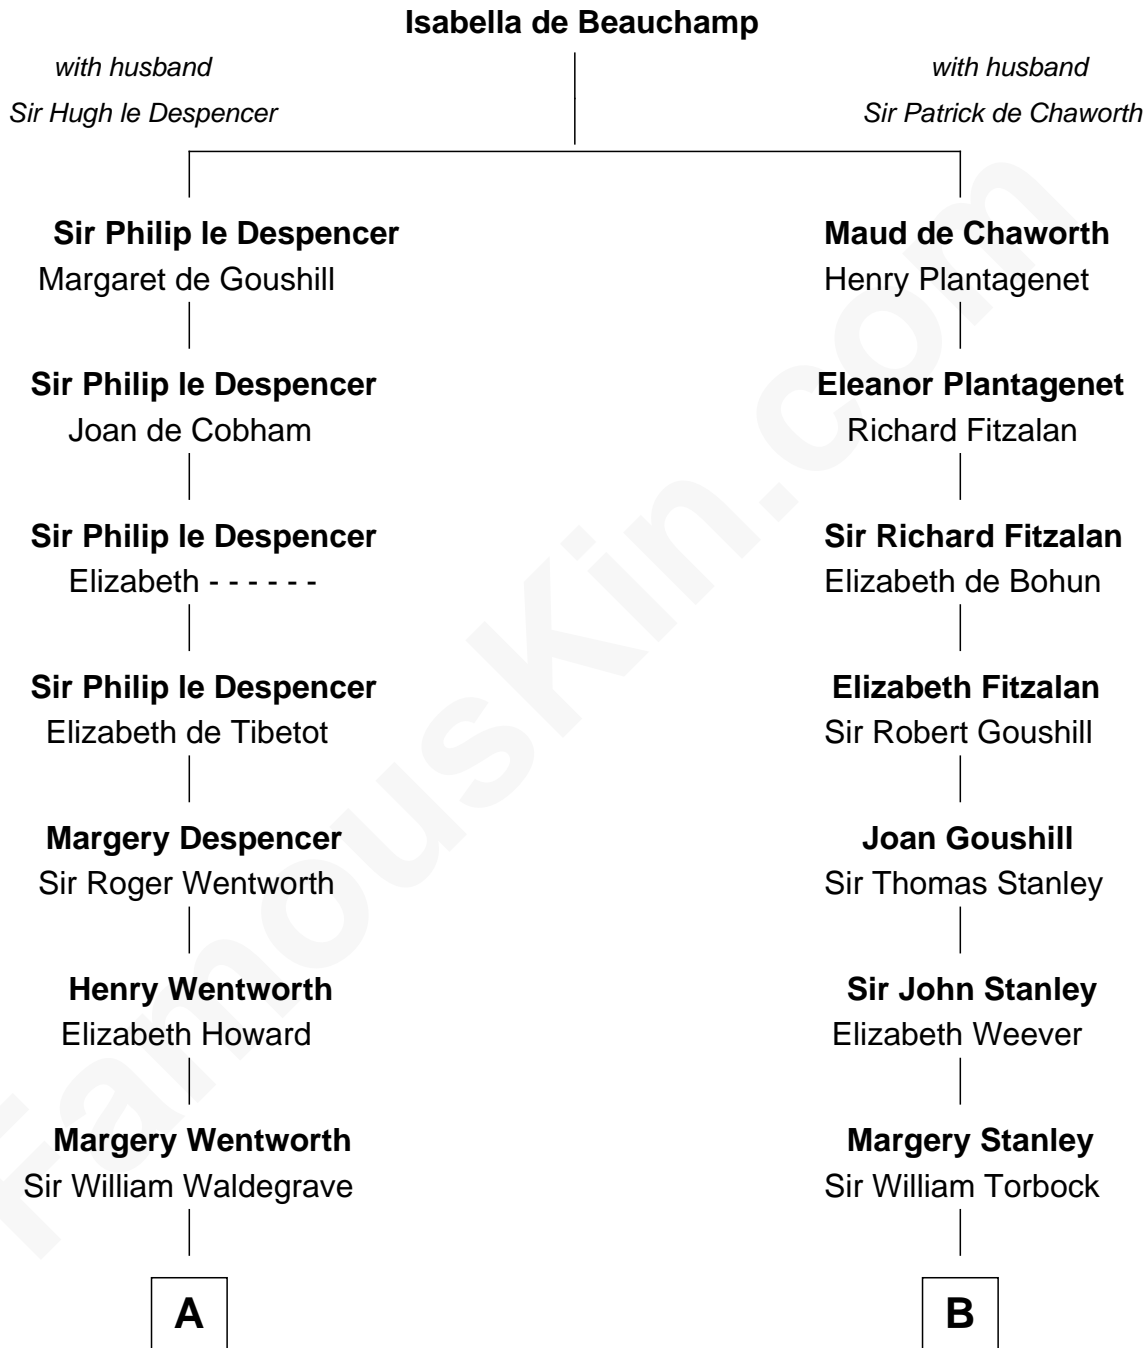

**FamousKin.com**  
**Relationship Chart of**  
**Maggie Gyllenhaal**  
*Movie Actress*

16th cousin 5 times removed of  
**Charles Goldsborough**  
*16th Governor of Maryland*

**C**

Anders Leonard Gyllenhaal

Selma Amanda Nelson

Leonard Ephraim Gyllenhaal

Philo Pendleton

Hugh Anders Gyllenhaal

Virginia Lowrie Childs

Stephen Roark Gyllenhaal

Naomi Achs

**Maggie Gyllenhaal**